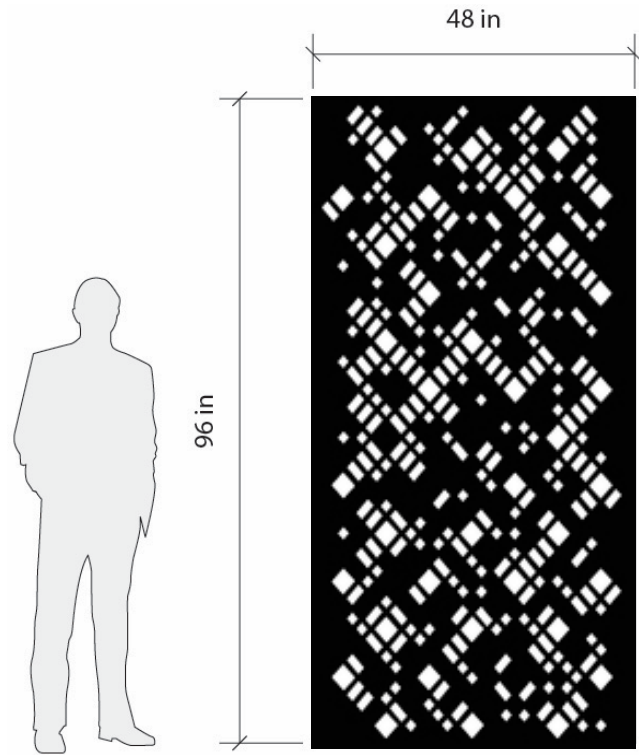

METRO PATTERN

[<GO BACK TO PATTERNS](#)

MATERIAL: 3/16" ALUMINUM [ASTM B209]

OPEN AREA: 20%

LARGEST OPENING: 3.7" X 3.5"

BORDER THICKNESS: 2.3"

3-PANEL REPEAT