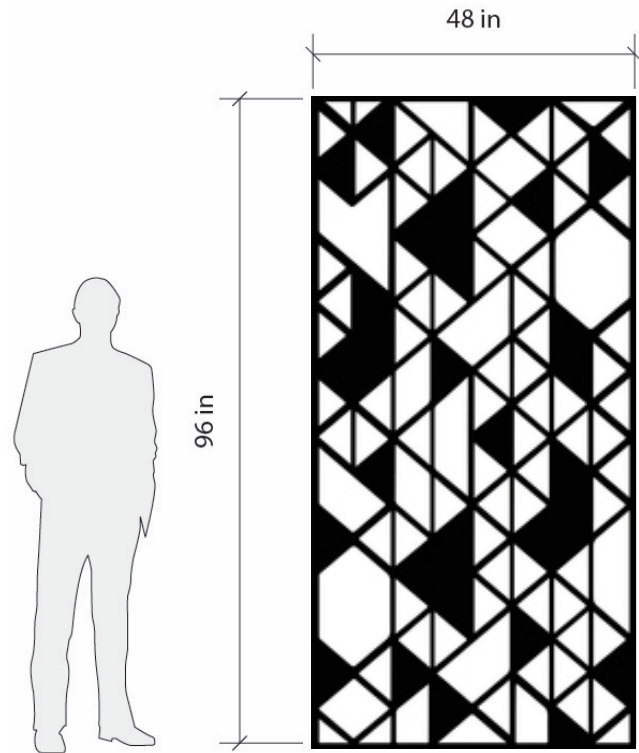

DECO PATTERN

[<GO BACK TO PATTERNS](#)

MATERIAL: 3/16" ALUMINUM [ASTM B209]

OPEN AREA: 52%

LARGEST OPENING: 17.5" X 11"

BORDER THICKNESS: 1.2"

3-PANEL REPEAT