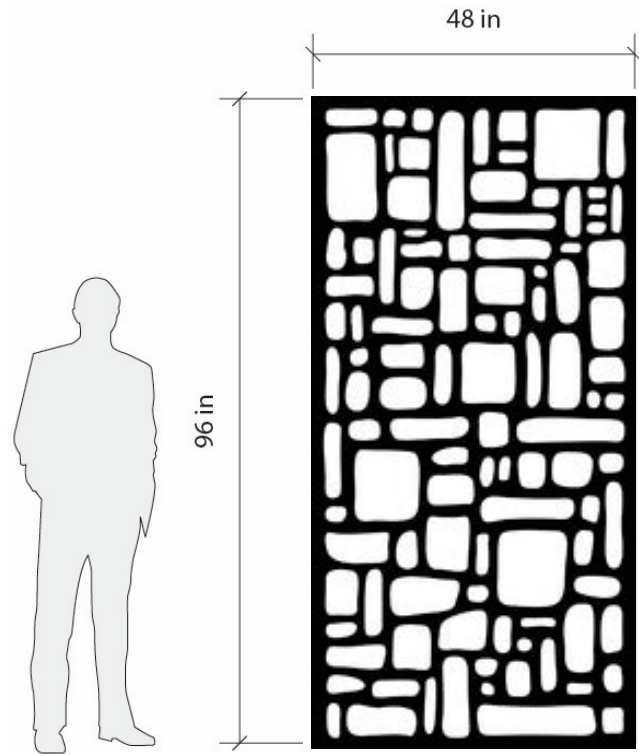

# COBBLESTONE PATTERN

[<GO BACK TO PATTERNS](#)

MATERIAL: 3/16" ALUMINUM [ASTM B209]

OPEN AREA: 53%

LARGEST OPENING: 10" X 11.25"

BORDER THICKNESS: 1.6"

3-PANEL REPEAT