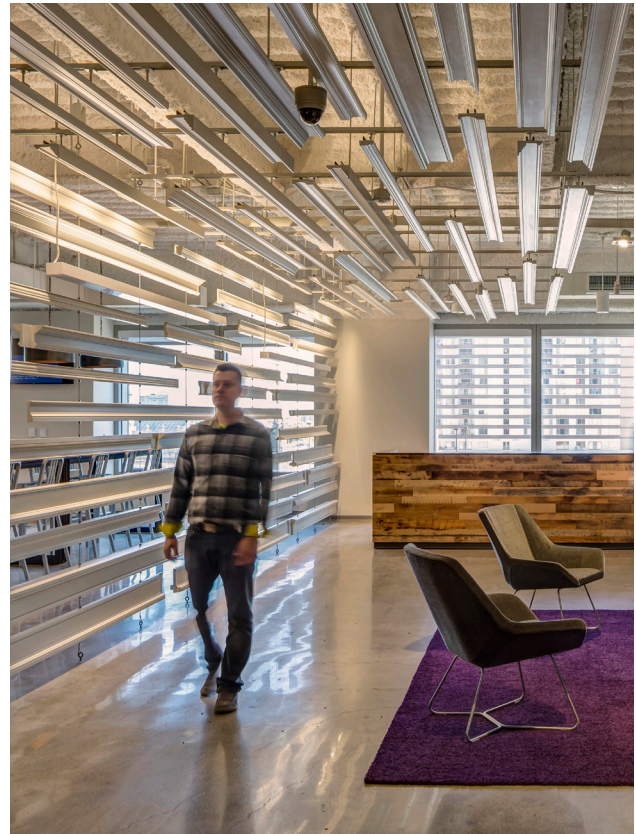

ALLY FINANCIAL

Ally Financial opened a new office space in downtown Detroit and sourced Móz to custom fabricate a unique metal wall-to-ceiling feature inspired by the city's growing infrastructure.

The new building, named the Ally Detroit Center, aimed to unite Ally's southeast Michigan-based employees in one modern and collaborative work environment that reflected the city of Detroit. The new space occupies more than 1,500 Ally employees and 3rd party contractors on 13 floors. Each floor is designed in the style of a distinct neighborhood, with furniture, fixtures, and art installations that reflect the style of each area of the city.

For the 9th floor of the Ally Detroit Center, architects at SmithGroupJJR designed an original downtown-inspired wall-to-ceiling feature using Móz's Engravings Collection in Graphite and Light Graphite. Additionally, Móz cut and manufactured over 75 aluminum metal extensions that were hung in a Mason pattern to partition and decorate the office interior.

Ally Detroit Center at 500 Woodward Ave
Ally Financial's corporate headquarters

SPECS

Project Name: Ally Financial

Location: Detroit, MI, USA

Year of Installation: 2016

Architect: SmithGroupJJR Detroit

Contractor: George I Landry

Industry: Corporate

Product: Engravings Collection Metal

Paneling & Metal Extensions

Color: Graphite, Light Graphite

Pattern: Mason

Finish: Polycoat Matte