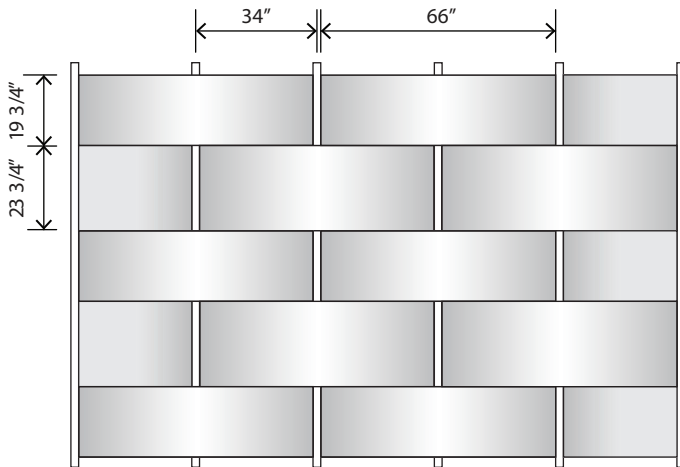

#### Widths (W)

- 19 3/4"
- 23 3/4"
- 29 3/4"
- 35 3/4"

#### Lengths (L)

- 42" (with 22" pole centers distance D)
- 54" (with 28" pole centers distance D)
- 66" (with 34" pole centers distance D)
- 78" (with 40" pole centers distance D)
- 90" (with 46" pole centers distance D)

## CUSTOM OPTIONS

- Custom ribbon sizes and layouts.
- Color matching.
- Perforated aluminum.
- Exterior finishes.

Grain direction on panels:

Standard

Cross-grain

## SAMPLE SIZES AND LAYOUTS

Can be scaled to any size.

Weave Wall piece with alternating 19 3/4" and 23 3/4" wide ribbons, 66" length ribbons, and 34" bars centers distance

Weave Wall piece with 19 3/4" wide and 54" length panels, and 28" bars centers distance