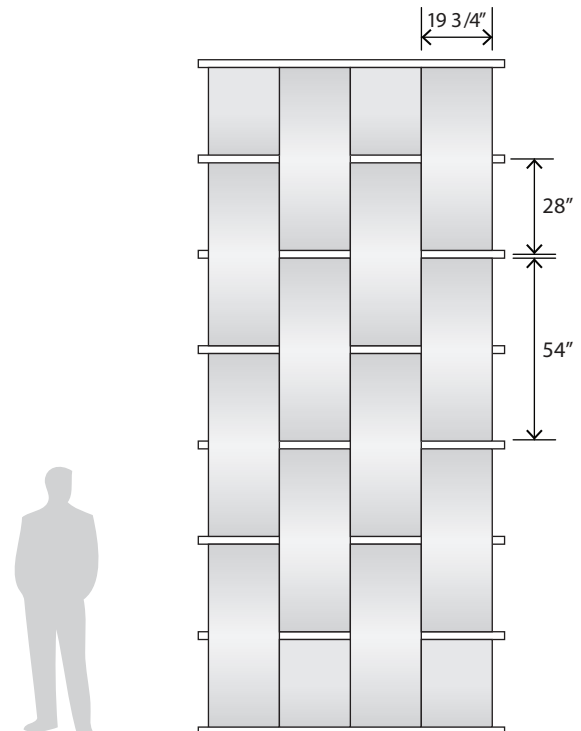

#### Widths (W)

- 19 3/4"
- 23 3/4"
- 29 3/4"
- 35 3/4"

#### Lengths (L)

- 42" (with 22" pole centers distance D)
- 54" (with 28" pole centers distance D)
- 66" (with 34" pole centers distance D)
- 78" (with 40" pole centers distance D)
- 90" (with 46" pole centers distance D)

## CUSTOM OPTIONS

- Custom ribbon sizes and layouts.
- Color matching.
- Perforated aluminum.
- Exterior finishes.

Grain direction on panels:

Standard

Cross-grain

## SAMPLE SIZES AND LAYOUTS

Can be scaled to any size.

Weave Wall piece with alternating 19 3/4" and 23 3/4" wide ribbons, 66" length ribbons, and 34" bars centers distance

Weave Wall piece with 19 3/4" wide and 54" length panels, and 28" bars centers distance