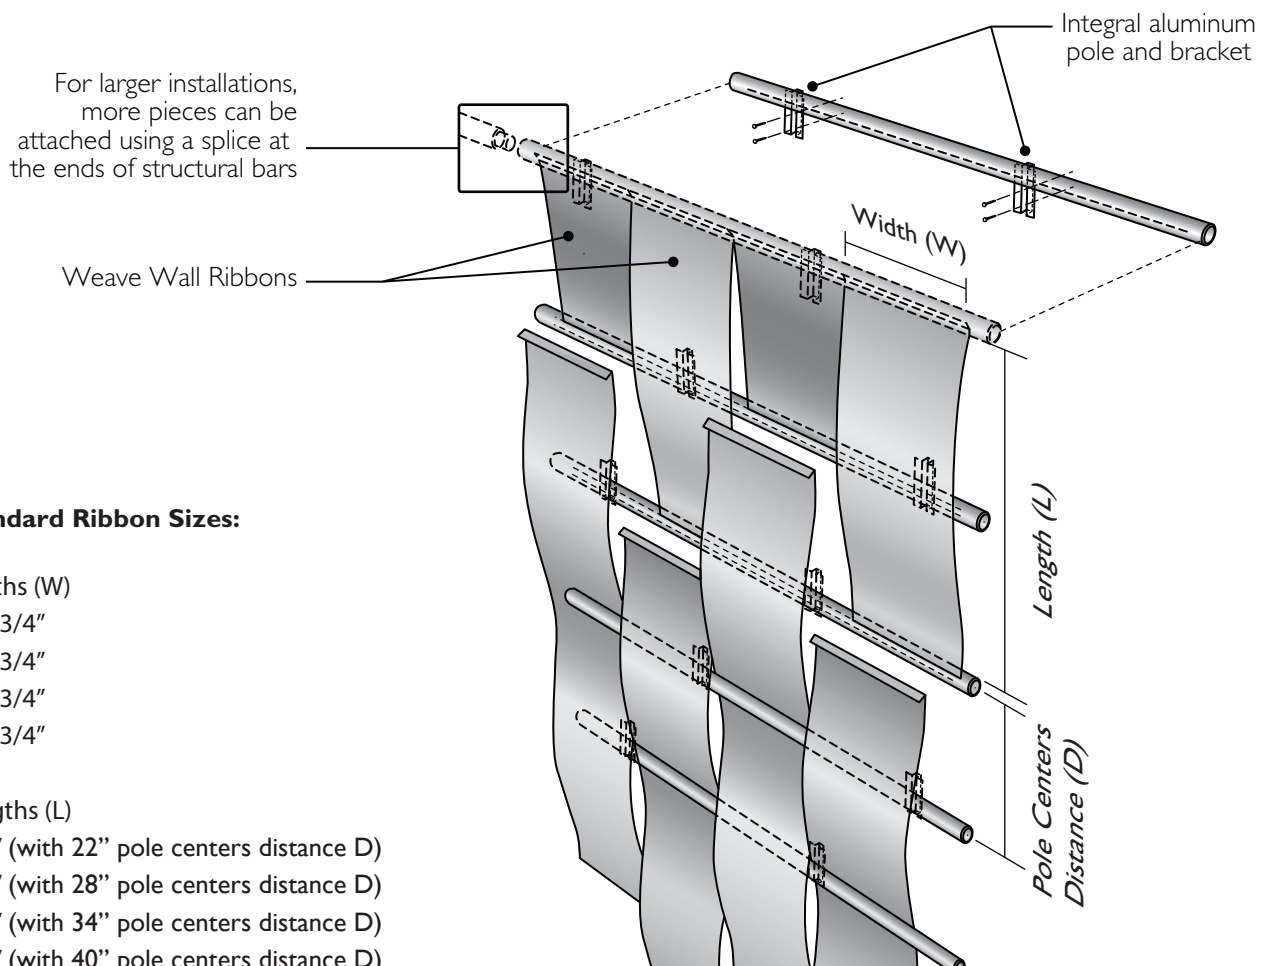

## Technical Information

Make an impressive statement with the Móz Weave Wall system. Designed for easy assembly and installation, and decorated with our unique grains and colors to provide texture, depth, and movement to your environments. Whether you have a large or small installation, we can work with your design team to achieve something amazing!

### STANDARD FEATURES

- Pre-fabricated and finished .050" solid-core aluminum ribbons.
- Integral aluminum pole and bracket in clear finish.
- Horizontal or vertical installations.
- Unique Móz Color & Grain options, each available in our Polycoat Gloss or Matte finish.
- 2-7/8" outside diameter brushed aluminum poles.
- Total offset from wall is 3-3/8".

#### Widths (W)

- 19 3/4"
- 23 3/4"
- 29 3/4"
- 35 3/4"

#### Lengths (L)

- 42" (with 22" pole centers distance D)
- 54" (with 28" pole centers distance D)
- 66" (with 34" pole centers distance D)
- 78" (with 40" pole centers distance D)
- 90" (with 46" pole centers distance D)