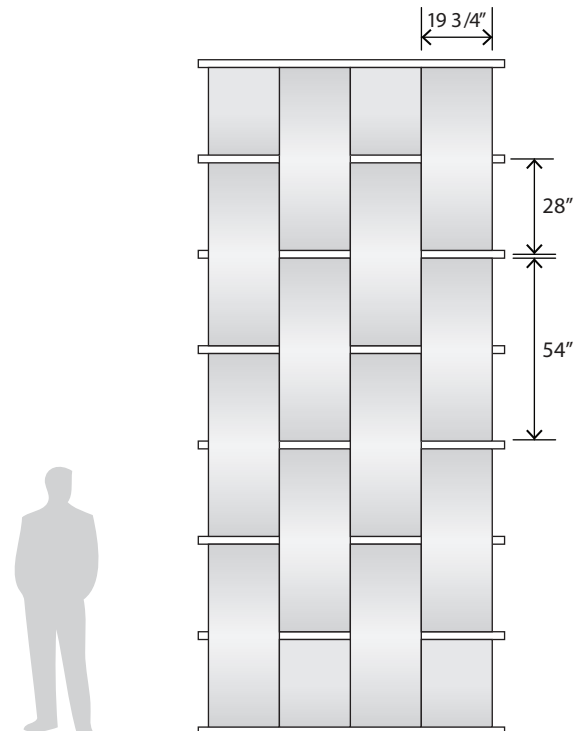

Standard Ribbon Sizes:

Widths (W)

- 19 3/4"
- 23 3/4"
- 29 3/4"
- 35 3/4"

Lengths (L)

- 42" (with 22" pole centers distance D)
- 54" (with 28" pole centers distance D)
- 66" (with 34" pole centers distance D)
- 78" (with 40" pole centers distance D)
- 90" (with 46" pole centers distance D)

Móz Walls - Weave Wall

Technical Information (continued)

OPTIONAL ADD-ONS

- Alternating ribbon widths.
- Alternating ribbon grains and/or alternating ribbon colors.

CUSTOM OPTIONS

- Custom ribbon sizes and layouts.
- Color matching.
- Perforated aluminum.
- Exterior finishes.

Grain direction on panels:

Standard

Cross-grain

SAMPLE SIZES AND LAYOUTS

Can be scaled to any size.

Weave Wall piece with alternating 19 3/4" and 23 3/4" wide ribbons, 66" length ribbons, and 34" bars centers distance

Weave Wall piece with 19 3/4" wide and 54" length panels, and 28" bars centers distance