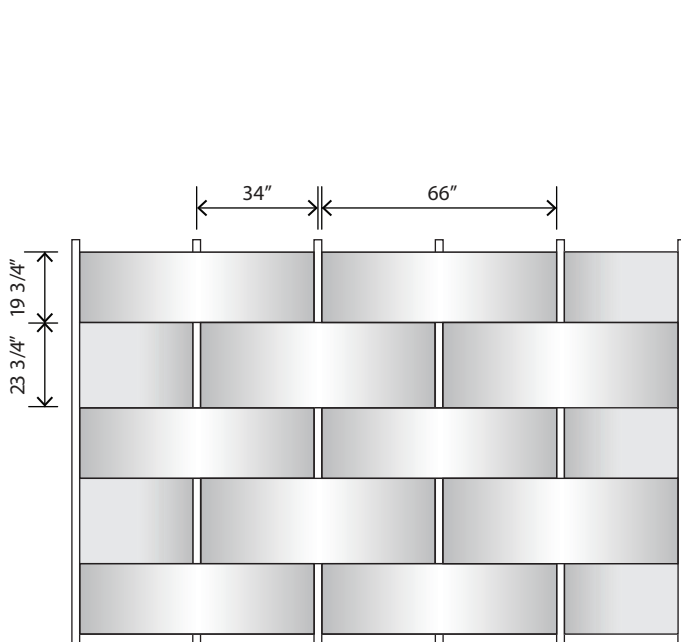

Standard Ribbon Sizes:

Widths (W)

- 19 3/4"
- 23 3/4"
- 29 3/4"
- 35 3/4"

Lengths (L)

- 42" (with 22" pole centers distance D)
- 54" (with 28" pole centers distance D)
- 66" (with 34" pole centers distance D)
- 78" (with 40" pole centers distance D)
- 90" (with 46" pole centers distance D)

Móz Walls - Weave Wall

Technical Information (continued)

OPTIONAL ADD-ONS

- Alternating ribbon widths.
- Alternating ribbon grains and/or alternating ribbon colors.

CUSTOM OPTIONS

- Custom ribbon sizes and layouts.
- Color matching.
- Perforated aluminum.
- Exterior finishes.

Grain direction on panels:

Standard

Cross-grain

SAMPLE SIZES AND LAYOUTS

Can be scaled to any size.

Weave Wall piece with alternating 19 3/4" and 23 3/4" wide ribbons, 66" length ribbons, and 34" bars centers distance

Weave Wall piece with 19 3/4" wide and 54" length panels, and 28" bars centers distance