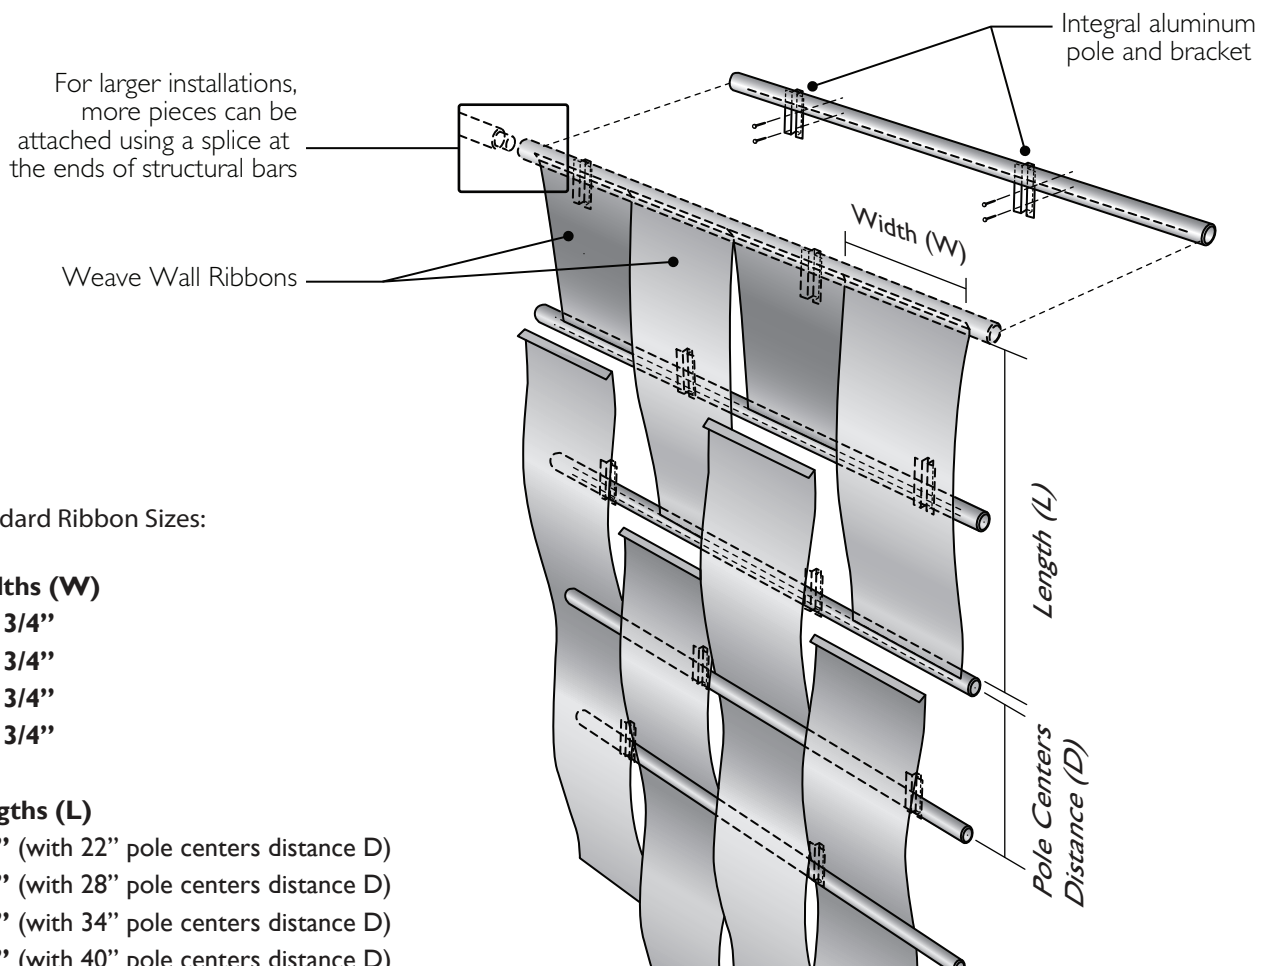

Móz Walls - Weave Wall

Technical Information

Make an impressive statement with the Móz Weave Wall system. Designed for easy assembly and installation, and decorated with our unique grains and colors to provide texture, depth, and movement to your environments. Whether you have a large or small installation, we can work with your design team to achieve something amazing!

STANDARD FEATURES

- Pre-fabricated and finished .063" solid-core aluminum ribbons.
- Integral aluminum pole and bracket in clear finish.
- Horizontal or vertical installations.
- Unique Móz Color & Grain options, each available in our Polycoat Gloss or Satin finish.

Grain direction on panels:

Standard

Cross-grain

SAMPLE SIZES AND LAYOUTS

Can be scaled to any size.

Weave Wall piece with alternating 19 3/4" and 23 3/4" wide ribbons, 66" length ribbons, and 34" bars centers distance

Weave Wall piece with 19 3/4" wide and 54" length panels, and 28" bars centers distance