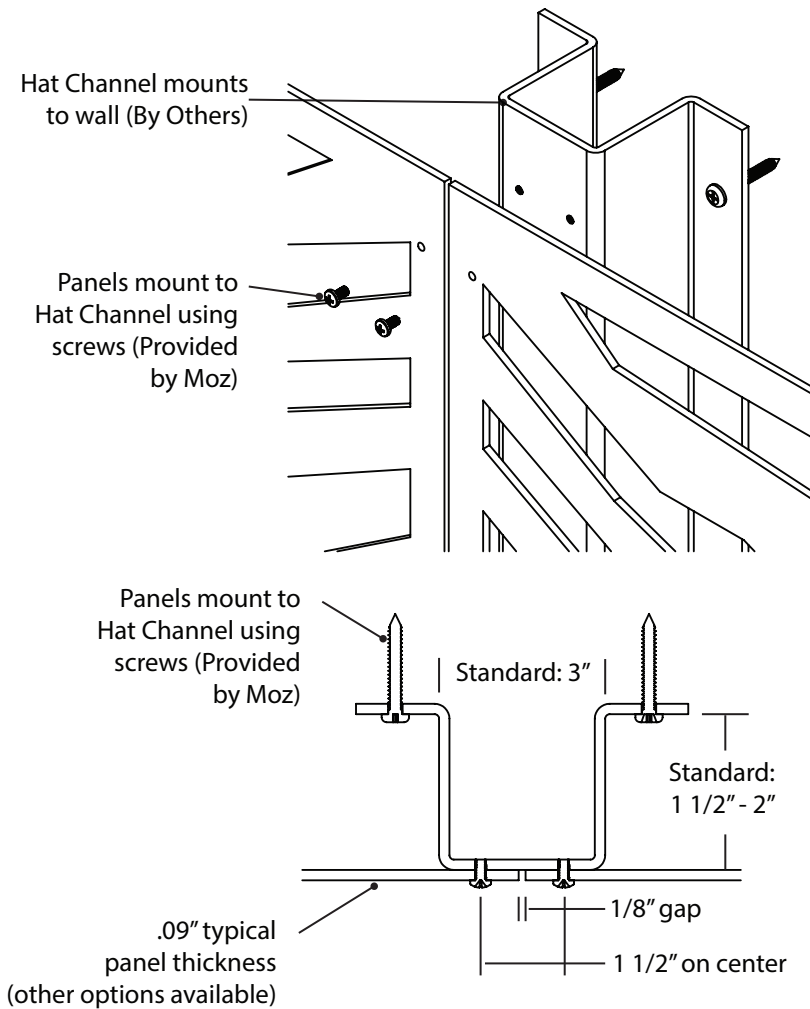

Móz Wall & Ceiling Panel System - MT-1

Hat Channel Mounting for Wall and Ceiling Applications

This is the most cost-effective and easiest to install system that Moz provides. It can be applied to both Wall and Ceiling applications. Hardware can be made painted to match to help them almost unnoticeable.

Standard Features

- Complete engineered system, packaged and shipped ready to install
- Decorate your panels with any of our Classic colors and grains
- Protective finishes are available, with gloss and satin options
- Horizontal or vertical installation

Custom Features

- Custom Perforated or Laser Cut Patterns using Aluminum and Stainless Steel base materials also available
- Custom sizes and color matching available
- Design and fabrication for exterior applications available
- Custom panel shapes