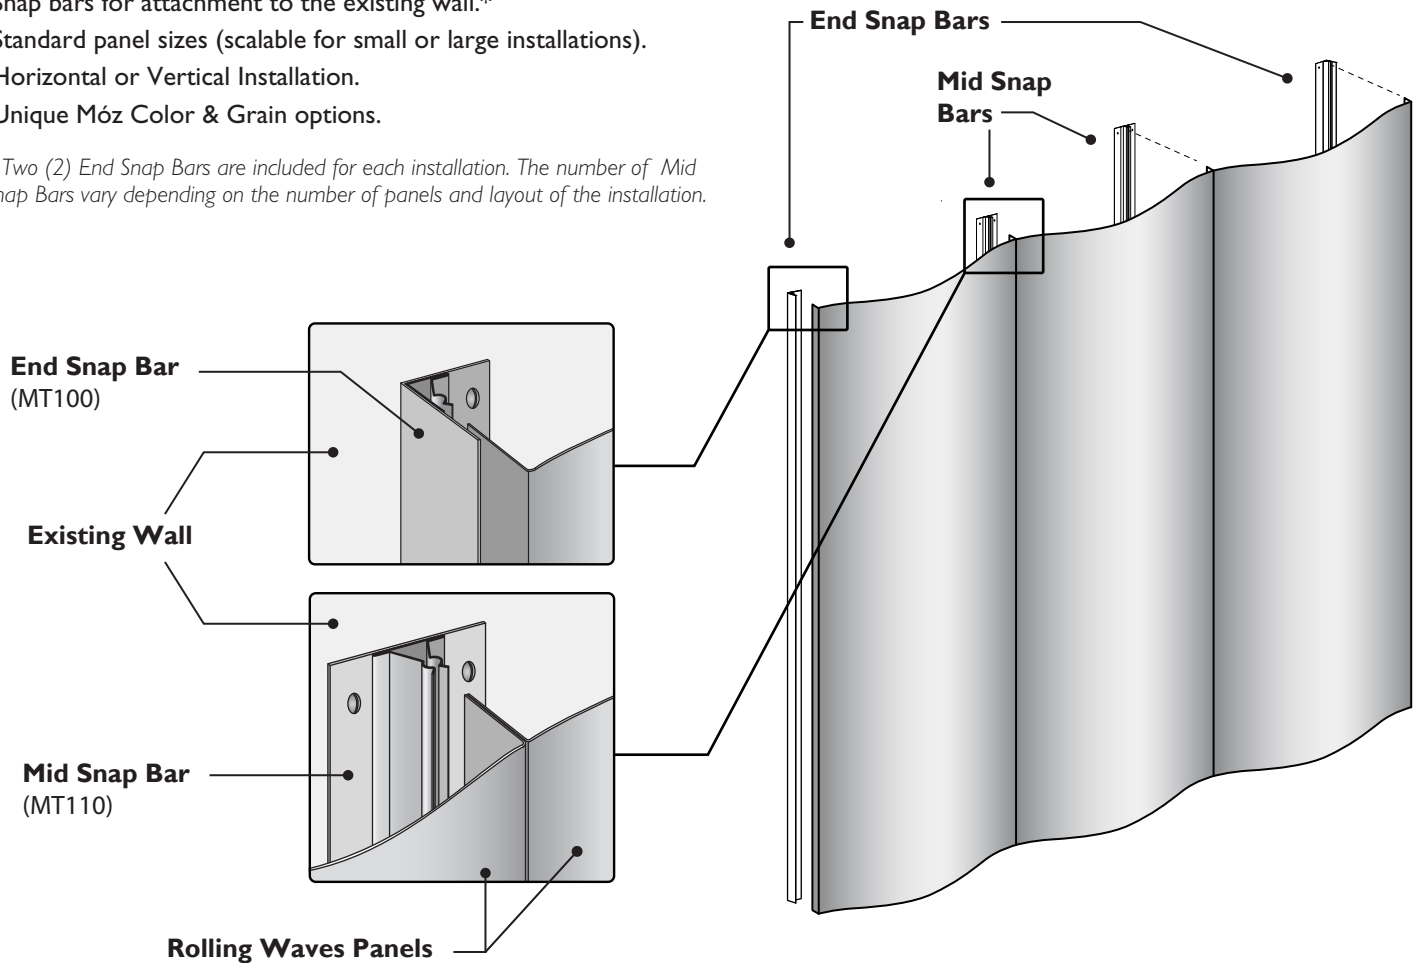

Móz Walls - Tides Rolling Waves

Technical Information

Móz Tides Rolling Waves is an innovative approach to customized wall décor. Affordably priced, ready to install, visually-dynamic aluminum panels. Modular kits save time and labor. Panels can be decorated with the unique colors and grains only available from Móz Designs with over 500 combinations.

STANDARD FEATURES

- Pre-rolled and finished solid-core Aluminum panels.
- Snap bars for attachment to the existing wall.*
- Standard panel sizes (scalable for small or large installations).
- Horizontal or Vertical Installation.
- Unique Móz Color & Grain options.

* Two (2) End Snap Bars are included for each installation. The number of Mid Snap Bars vary depending on the number of panels and layout of the installation.