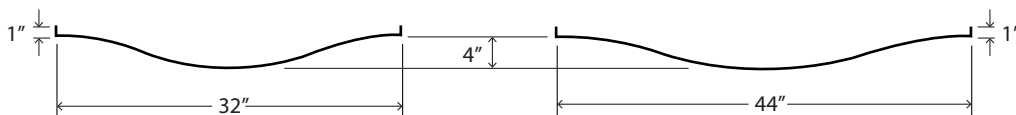

Standard Panel Sizes:

RW3296 - 32" X 96" KIT

RW3212 - 32" X 120" KIT

RW3214 - 32" X 144" KIT

RW4496 - 44" X 96" KIT

RW4412 - 44" X 120" KIT

RW4414 - 44" X 144" KIT