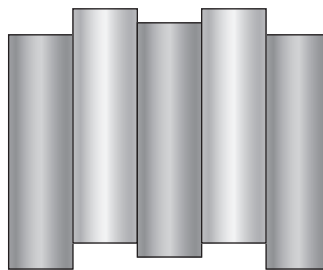

Horizontal Installation

Vertical Installation

Grain direction on panels:

Standard

Cross-grain

OPTIONAL ADD-ONS

- Alternating Panel Sizes.
- Staggered Panel Installation.
- Custom Options: special panel sizes/shapes, color matching, perforated, exterior.

CUSTOM OPTIONS

Customize your Tides Rolling Waves by varying panel sizes, staggering panels, and/or alternating color & grains. Custom sizes & layouts are also available.

Custom piece with alternating panel sizes and colors/grains