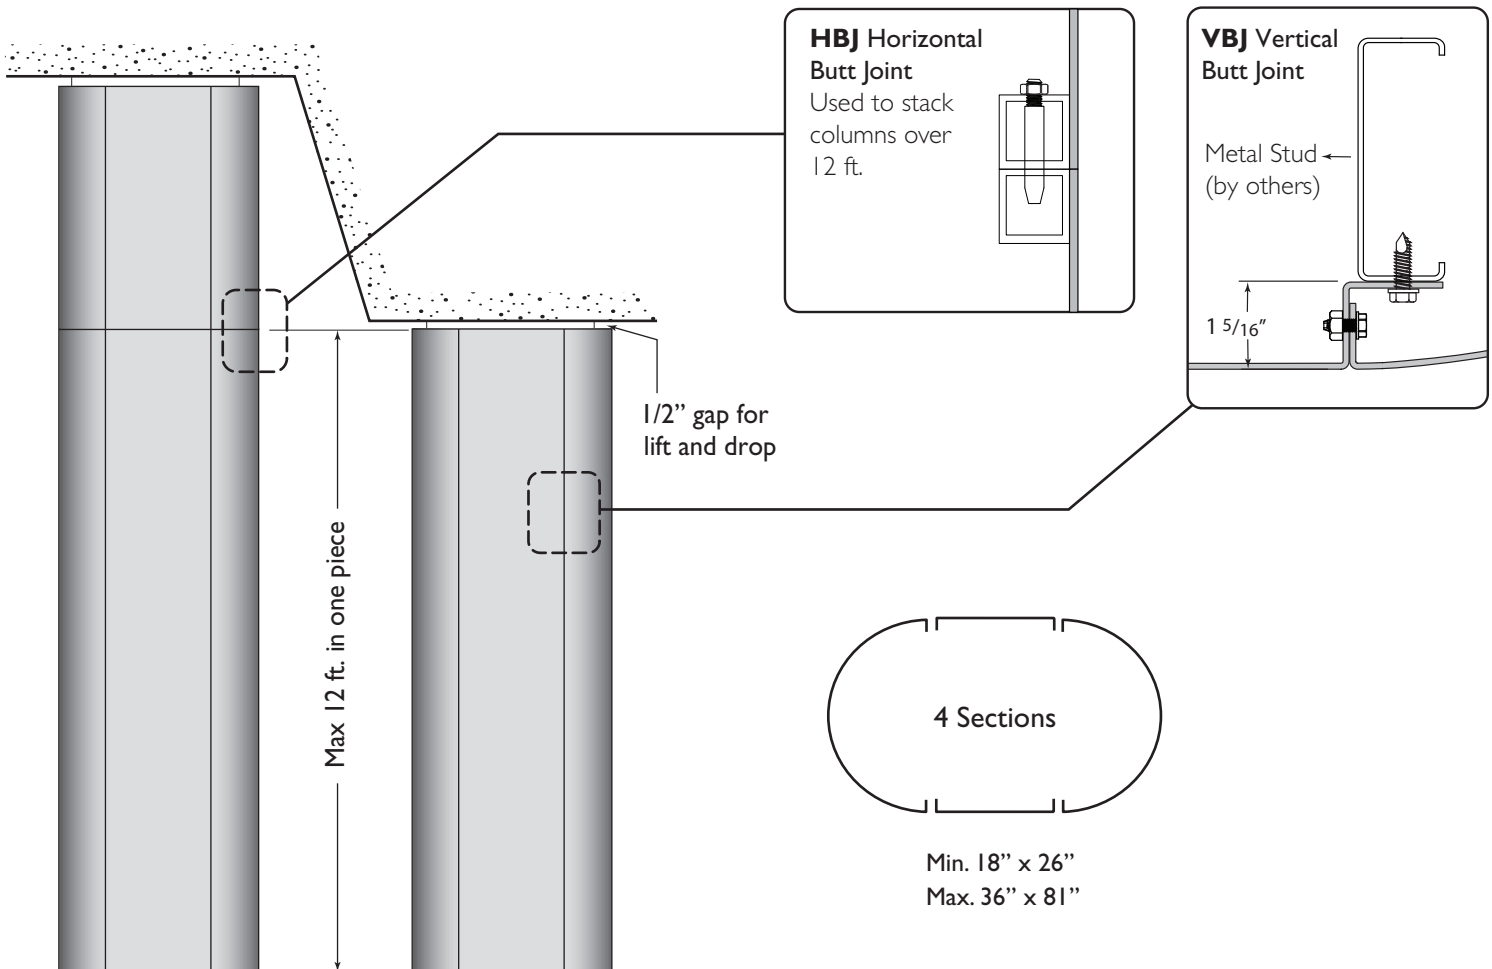

Móz CC 250 series Racetrack Column Covers

Technical Information

Easy to assemble Column Covers by Moz Designs offers an affordable and quick solution to cover unsightly support structures with over 500 unique Moz Metal Color & Grain combinations

STANDARD FEATURES

- Pre-rolled & finished .090" Aluminum
- Varying diameters with vertical butt joints (VBJ)
- Cover any height using stacked segments. (12' max segment size)
- No joint caulking required for interior applications
- Ready to anchor to metal studs (by others)
- Unique MóZ Color & Grain options

rev. 11/2018

Móz CC 250 series Racetrack Column Covers

Technical Information

OPTIONAL ADD-ONS

- Open reveals (Horizontal & Vertical)
- Recessed Base and Capital
- 18ga Stainless Steel
- Exterior finishes

rev. 11/2018