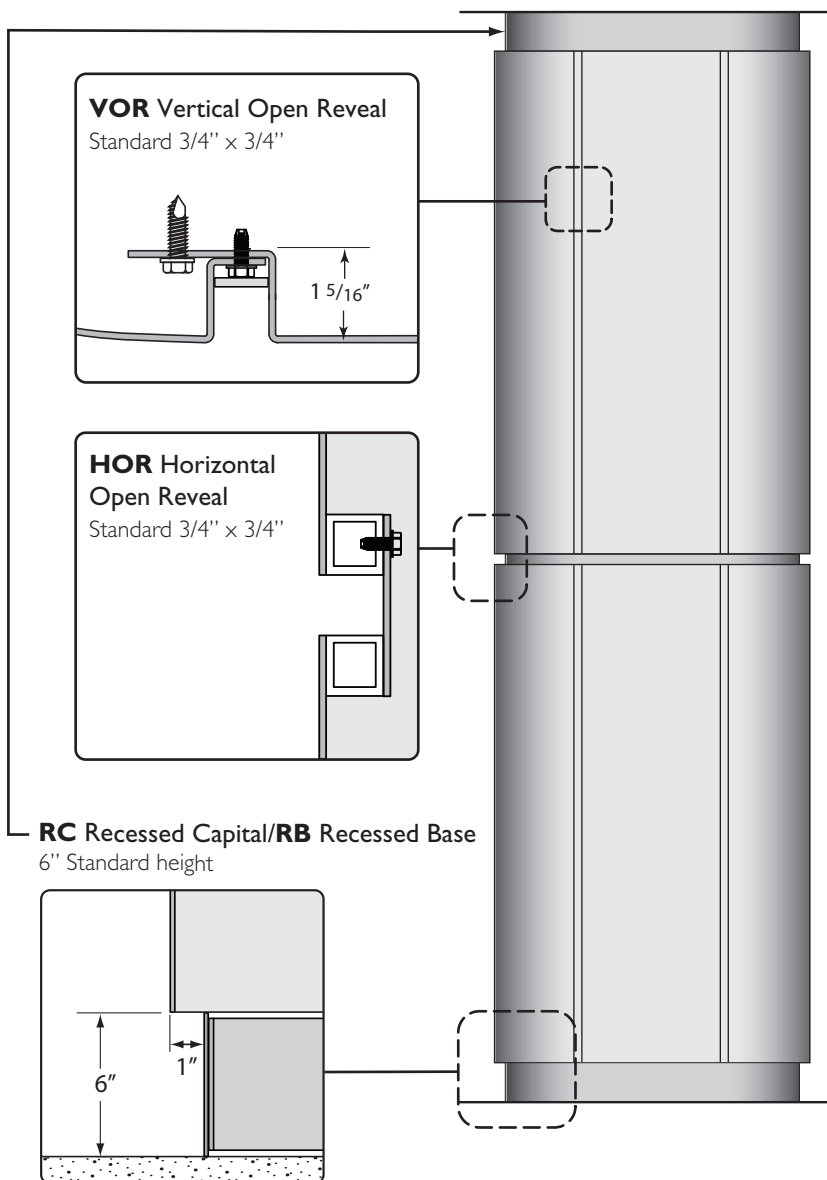

STANDARD FEATURES

- Pre-rolled & finished .090" Aluminum
- Varying diameters with vertical butt joints (VBJ)
- Cover any height using stacked segments. (12' max segment size)
- No joint caulking required for interior applications
- Ready to anchor to metal studs (by others)
- Unique MóZ Color & Grain options

rev. 11/2018

Móz CC 250 series Racetrack Column Covers

Technical Information

OPTIONAL ADD-ONS

- Open reveals (Horizontal & Vertical)
- Recessed Base and Capital
- 18ga Stainless Steel
- Exterior finishes

rev. 11/2018