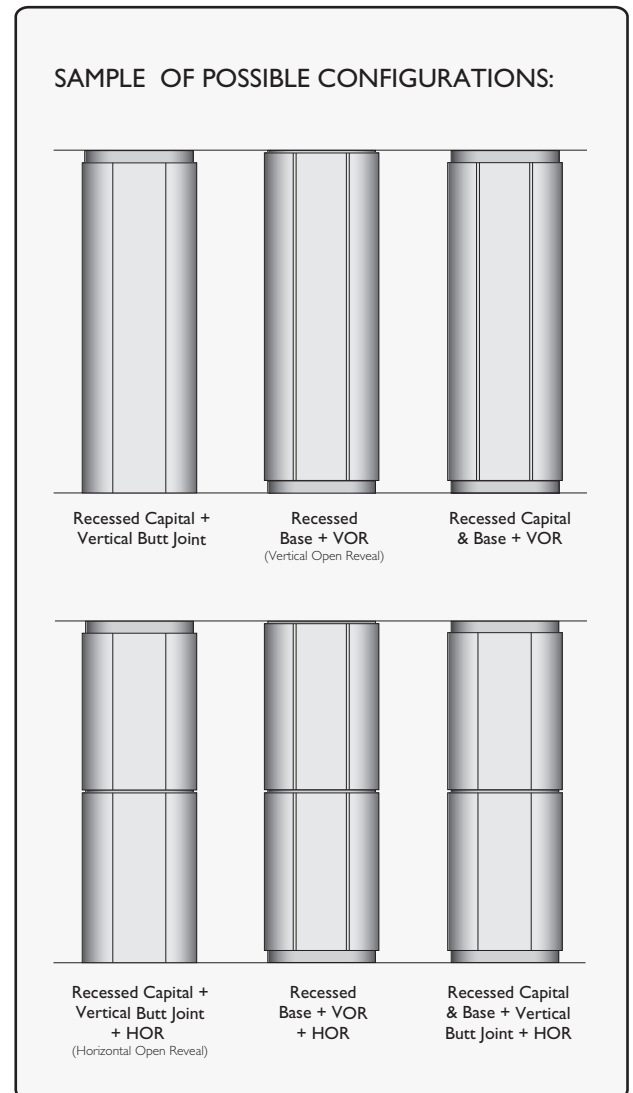

STANDARD FEATURES

- Pre-rolled & finished .090" Aluminum
- Varying diameters with vertical butt joints (VBJ)
- Cover any height using stacked segments. (12' max segment size)
- No joint caulking required for interior applications
- Ready to anchor to metal studs (by others)
- Unique MóZ Color & Grain options

rev. 11/2018

Móz CC 250 series Racetrack Column Covers

Technical Information

OPTIONAL ADD-ONS

- Open reveals (Horizontal & Vertical)
- Recessed Base and Capital
- 18ga Stainless Steel
- Exterior finishes

rev. 11/2018