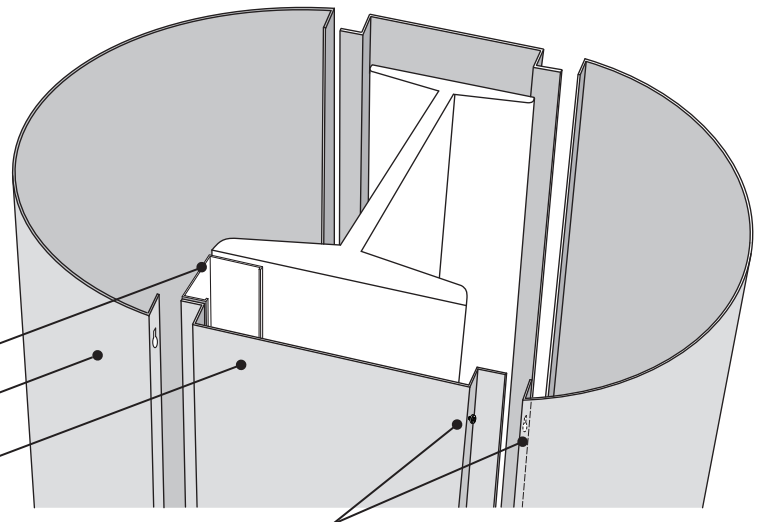

STANDARD FEATURES

- Pre-rolled & finished .090" Aluminum
- Varying diameters with vertical butt joints (VBJ)
- Cover any height using stacked segments. (12' max segment size)
- No joint caulking required for interior applications
- Ready to anchor to metal studs (by others)
- Unique MóZ Color & Grain options

rev. 11/2018

Móz CC 250 series Racetrack Column Covers

Technical Information

OPTIONAL ADD-ONS

- Open reveals (Horizontal & Vertical)
- Recessed Base and Capital
- 18ga Stainless Steel
- Exterior finishes

rev. 11/2018