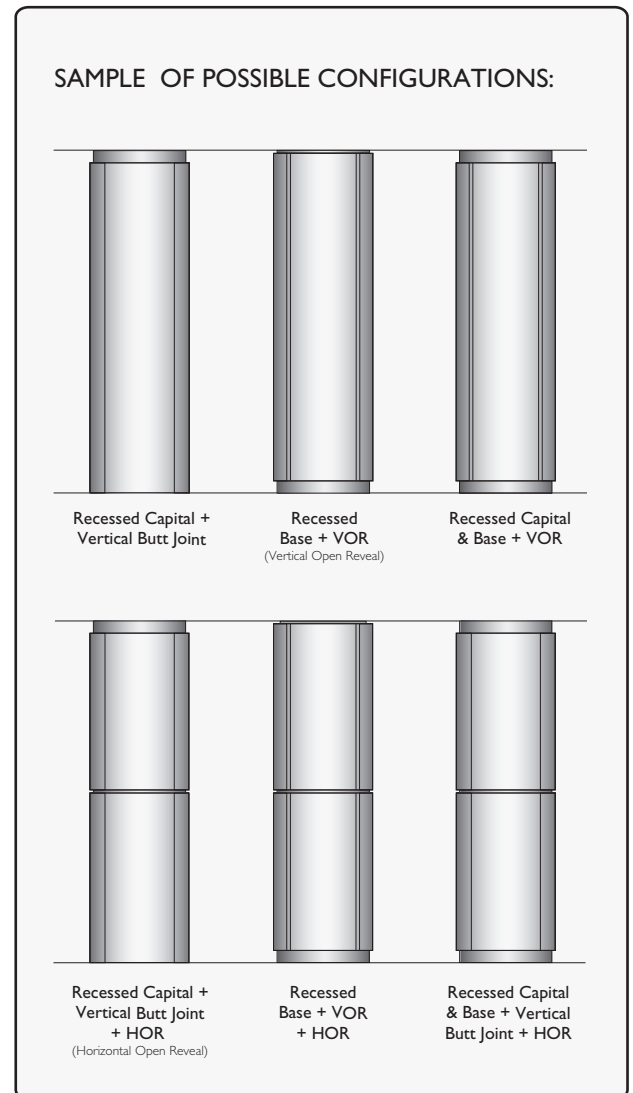

STANDARD FEATURES

- Pre-rolled & finished .090" Aluminum
- Varying diameters with vertical butt joints (VBJ)
- Cover any height using stacked segments. (12' max segment size)
- No joint caulking required for interior applications
- Ready to anchor to metal studs (by others)
- Unique MóZ Color & Grain options

Metal Stud (by others)
Drop side (key slot attachment to anchor)
Anchor side (fastened to stud)
Key Slot System

rev. 11/2018

Móz CC 200 series Oval Column Covers

Technical Information

OPTIONAL ADD-ONS

- Open reveals (Horizontal & Vertical)
- Recessed Base and Capital
- 18ga Stainless Steel
- Exterior finishes