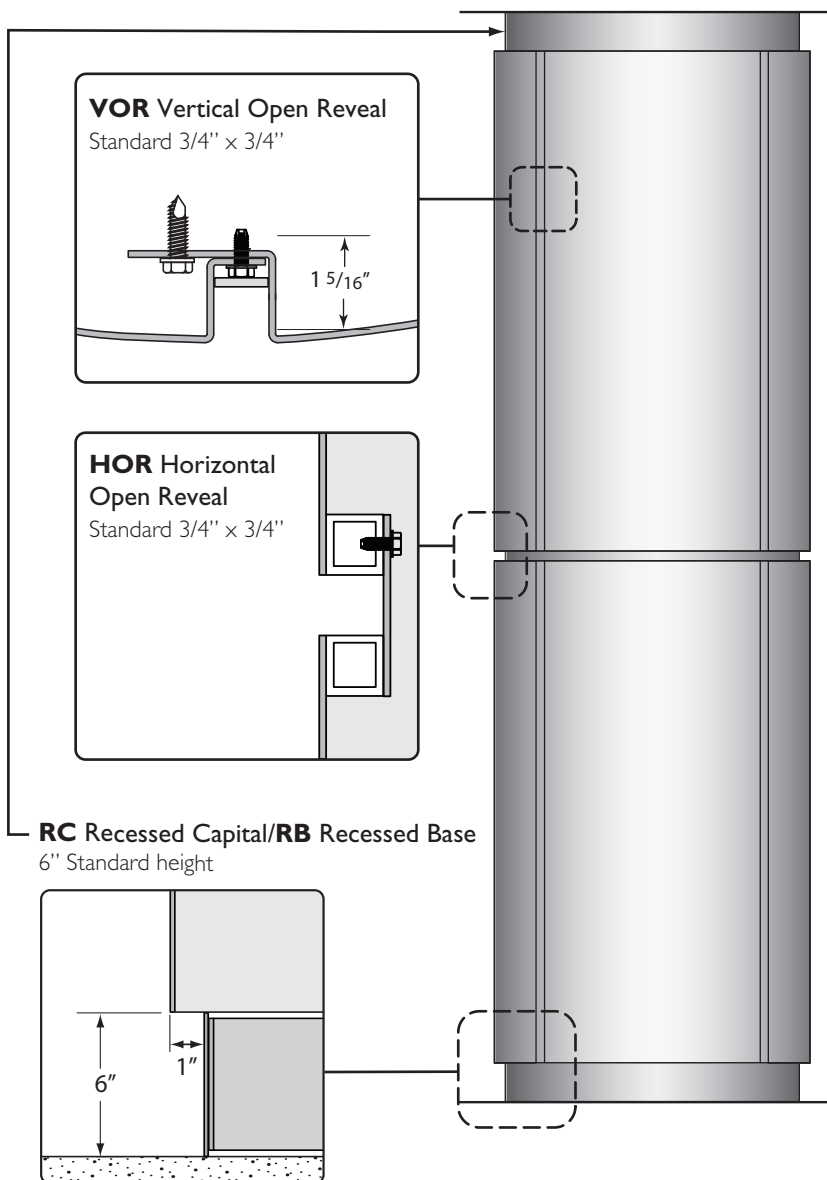

STANDARD FEATURES

- Pre-rolled & finished .090" Aluminum
- Varying diameters with vertical butt joints (VBJ)
- Cover any height using stacked segments. (12' max segment size)
- No joint caulking required for interior applications
- Ready to anchor to metal studs (by others)
- Unique MóZ Color & Grain options

Metal Stud (by others)
Drop side (key slot attachment to anchor)
Anchor side (fastened to stud)
Key Slot System

rev. 11/2018

Móz CC 200 series Oval Column Covers

Technical Information

OPTIONAL ADD-ONS

- Open reveals (Horizontal & Vertical)
- Recessed Base and Capital
- 18ga Stainless Steel
- Exterior finishes