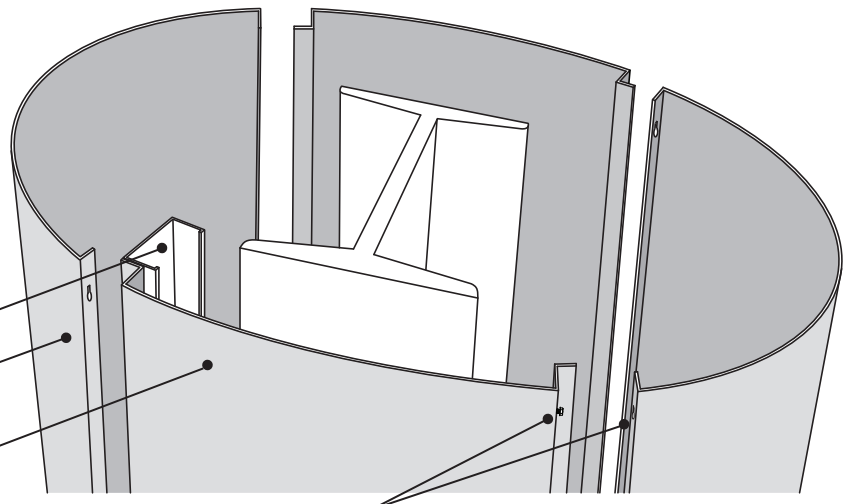

STANDARD FEATURES

- Pre-rolled & finished .090" Aluminum
- Varying diameters with vertical butt joints (VBJ)
- Cover any height using stacked segments. (12' max segment size)
- No joint caulking required for interior applications
- Ready to anchor to metal studs (by others)
- Unique MóZ Color & Grain options

Metal Stud (by others)
Drop side (key slot attachment to anchor)
Anchor side (fastened to stud)
Key Slot System

rev. 11/2018

Móz CC 200 series Oval Column Covers

Technical Information

OPTIONAL ADD-ONS

- Open reveals (Horizontal & Vertical)
- Recessed Base and Capital
- 18ga Stainless Steel
- Exterior finishes