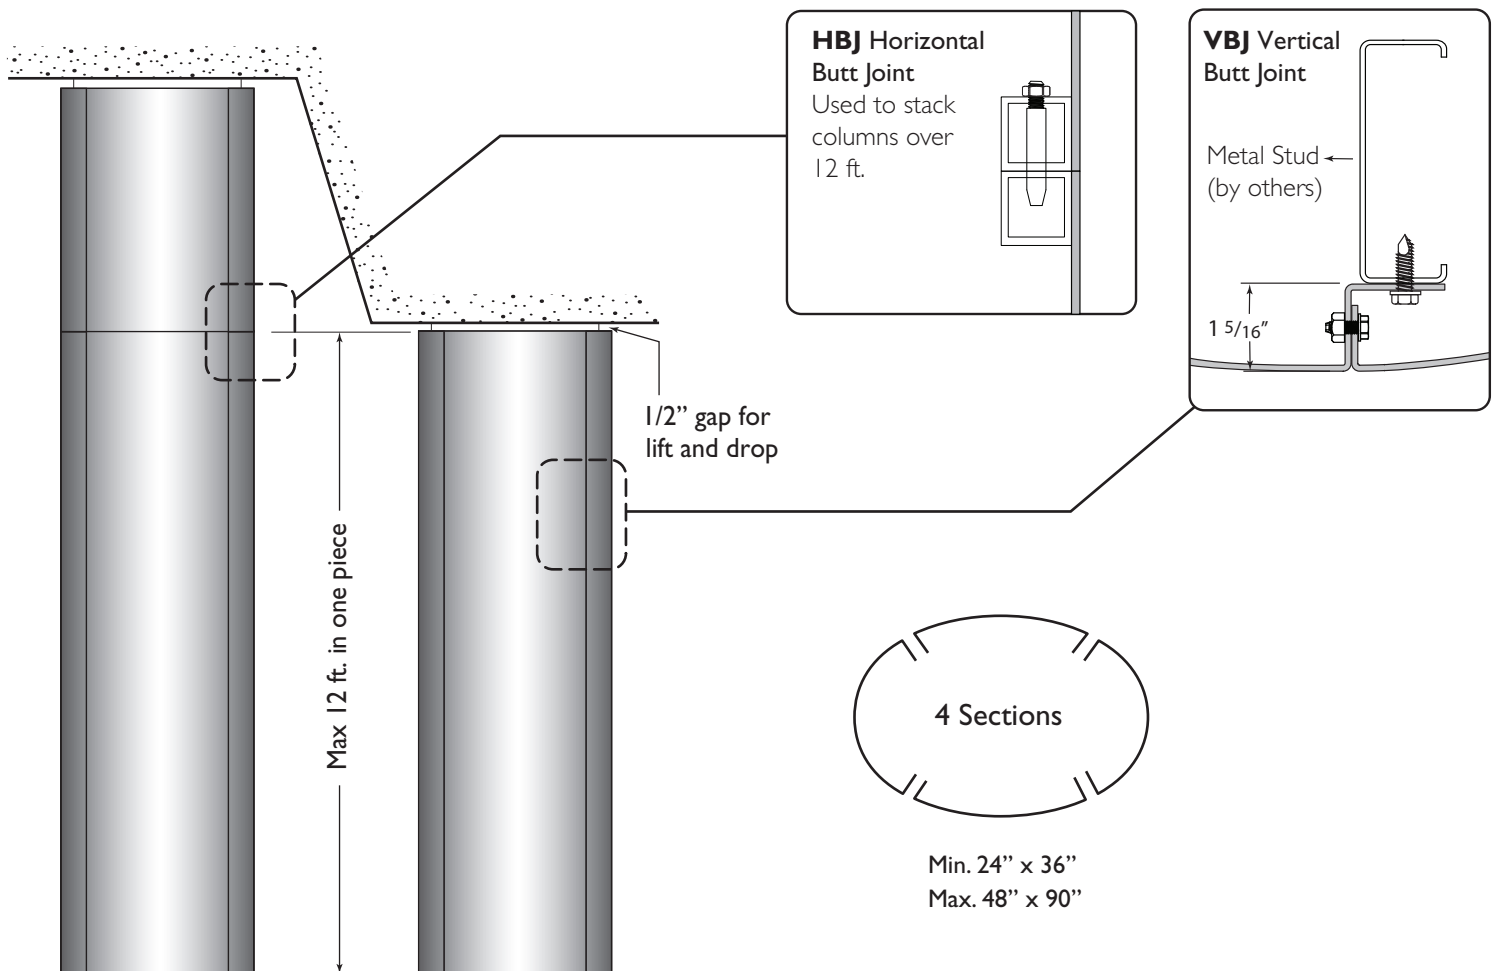

STANDARD FEATURES

- Pre-rolled & finished .090" Aluminum
- Varying diameters with vertical butt joints (VBJ)
- Cover any height using stacked segments. (12' max segment size)
- No joint caulking required for interior applications
- Ready to anchor to metal studs (by others)
- Unique MóZ Color & Grain options

Metal Stud (by others)
Drop side (key slot attachment to anchor)
Anchor side (fastened to stud)
Key Slot System

rev. 11/2018

Móz CC 200 series Oval Column Covers

Technical Information

OPTIONAL ADD-ONS

- Open reveals (Horizontal & Vertical)
- Recessed Base and Capital
- 18ga Stainless Steel
- Exterior finishes