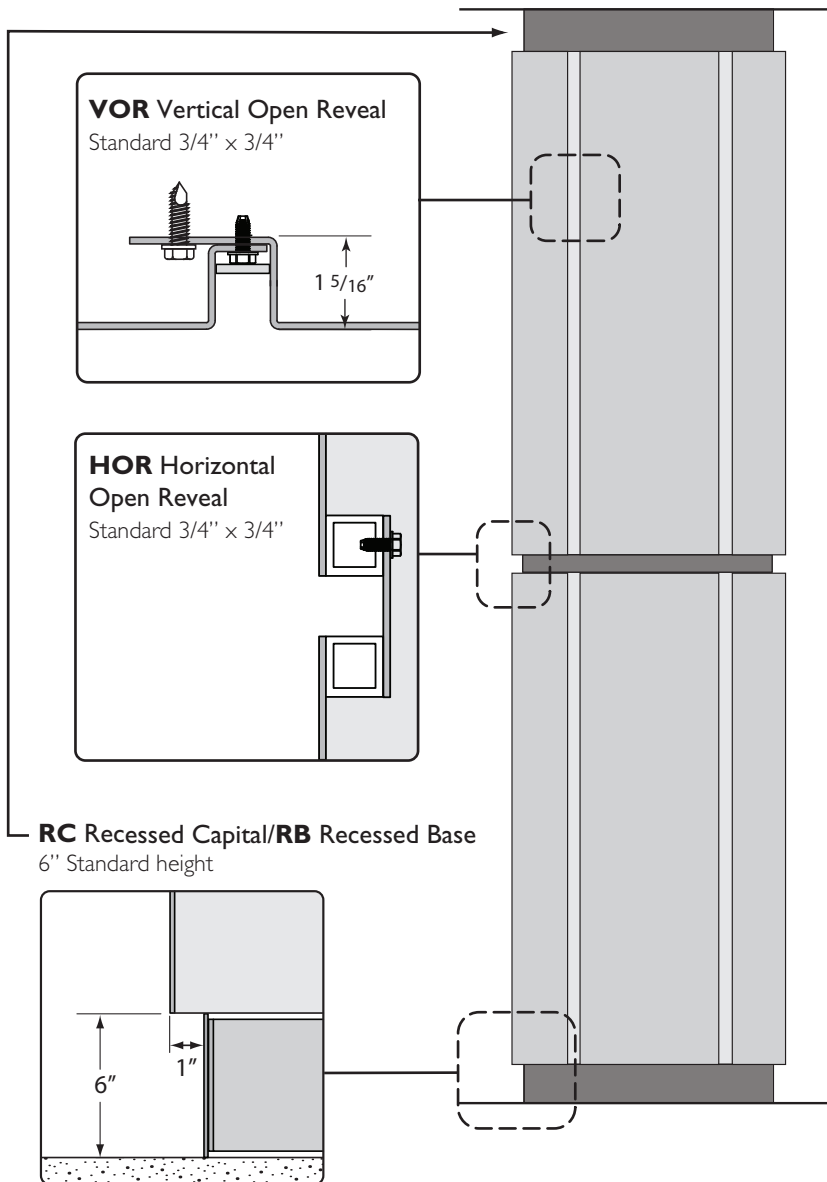

## STANDARD FEATURES

- Pre-formed & finished .090" Aluminum
- Varying sizes with vertical butt joints (VBJ)
- C over any height using stacked segments. (12' max segment size)
- No joint caulking required for interior applications
- Ready to anchor to metal studs (by others)
- Unique Móz Color & Grain options

Metal Stud (by others)  
 Drop side (key slot attachment to anchor)  
 Anchor side (fastened to stud)  
 Key Slot System

rev. 11/2018

## OPTIONAL ADD-ONS

- Open reveals (Horizontal & Vertical)
- Recessed Base and Capital
- 18ga Stainless Steel
- Exterior finishes

rev. 11/2018