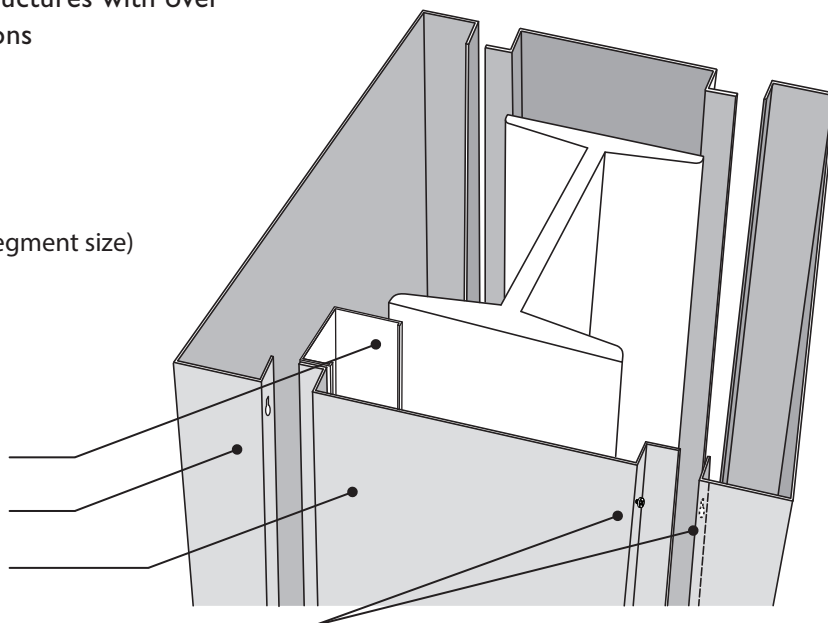

# Móz CC 150 series Square Column Covers

Technical Information

Easy to assemble Column Covers by Móz Designs offers an affordable and quick solution to cover unsightly support structures with over 500 unique Móz Metal Color & Grain combinations

## STANDARD FEATURES

- Pre-formed & finished .090" Aluminum
- Varying sizes with vertical butt joints (VBJ)
- C over any height using stacked segments. (12' max segment size)
- No joint caulking required for interior applications
- Ready to anchor to metal studs (by others)
- Unique Móz Color & Grain options

Metal Stud (by others)  
 Drop side (key slot attachment to anchor)  
 Anchor side (fastened to stud)  
 Key Slot System

rev. 11/2018