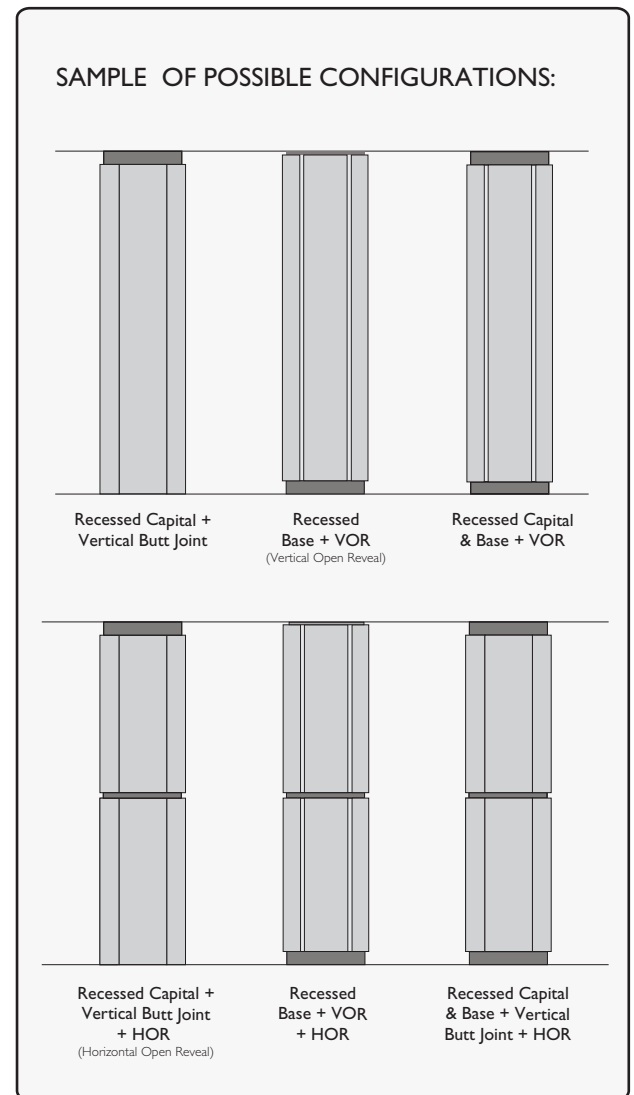

## STANDARD FEATURES

- Pre-formed & finished .090" Aluminum
- Varying sizes with vertical butt joints (VBJ)
- C over any height using stacked segments. (12' max segment size)
- No joint caulking required for interior applications
- Ready to anchor to metal studs (by others)
- Unique Móz Color & Grain options

Metal Stud (by others)  
 Drop side (key slot attachment to anchor)  
 Anchor side (fastened to stud)  
 Key Slot System

rev. 11/2018

## OPTIONAL ADD-ONS

- Open reveals (Horizontal & Vertical)
- Recessed Base and Capital
- 18ga Stainless Steel
- Exterior finishes

rev. 11/2018