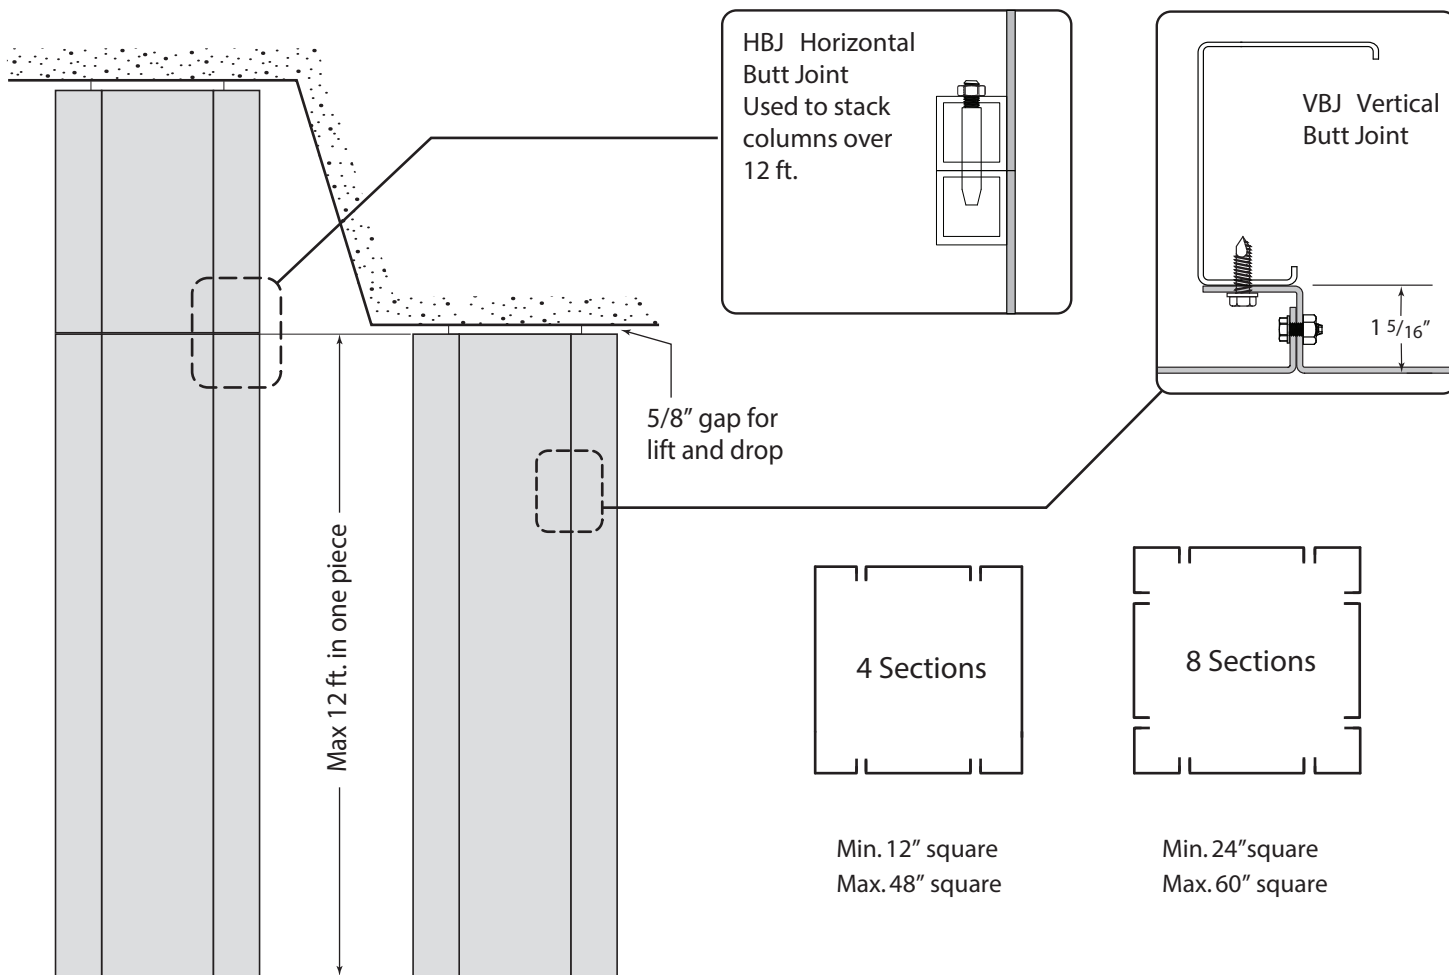

## STANDARD FEATURES

- Pre-formed & finished .090" Aluminum
- Varying sizes with vertical butt joints (VBJ)
- C over any height using stacked segments. (12' max segment size)
- No joint caulking required for interior applications
- Ready to anchor to metal studs (by others)
- Unique Móz Color & Grain options

Metal Stud (by others)  
 Drop side (key slot attachment to anchor)  
 Anchor side (fastened to stud)  
 Key Slot System

rev. 11/2018

## OPTIONAL ADD-ONS

- Open reveals (Horizontal & Vertical)
- Recessed Base and Capital
- 18ga Stainless Steel
- Exterior finishes

rev. 11/2018