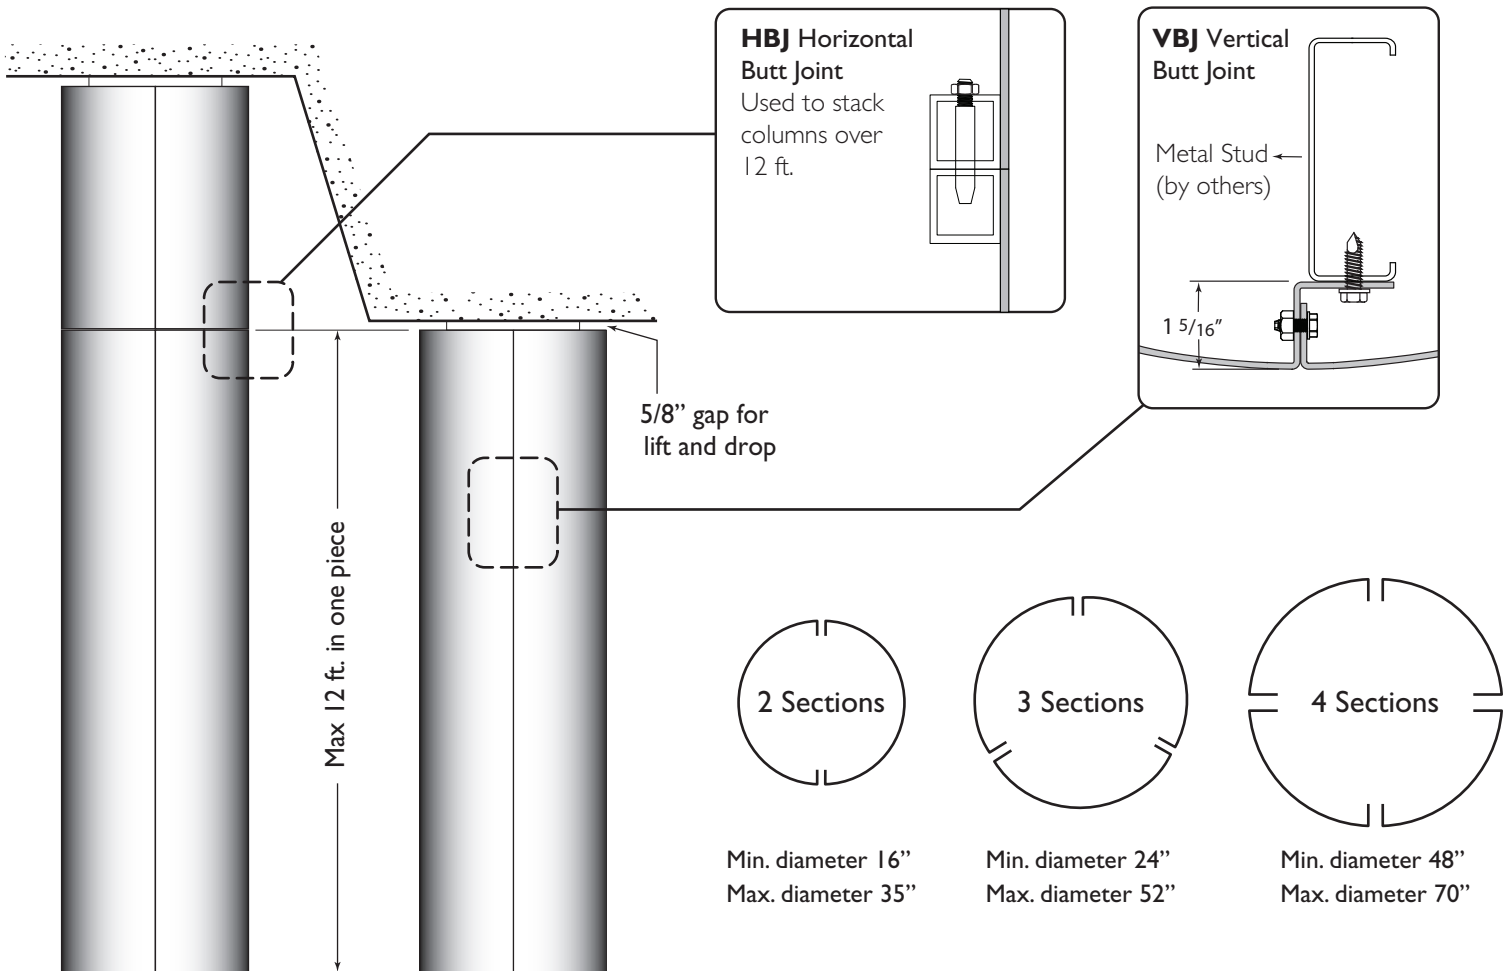

## STANDARD FEATURES

- Pre-rolled & finished .090" Aluminum
- Varying diameters with vertical butt joints (VBJ)
- Cover any height using stacked segments. (12' max segment size)
- No joint caulking required for interior applications
- Ready to anchor to metal studs (by others)
- Unique Móz Color & Grain options

**Metal Stud (by others)**  
**Anchor side (fastened to stud)**  
**Drop side (key slot attachment to anchor)**  
**Vertical Butt Joint**

rev. 11/2018

## OPTIONAL ADD-ONS

- Open reveals (Horizontal & Vertical)
- Recessed Base and Capital
- 18ga Stainless Steel
- Exterior finishes

rev. 11/2018