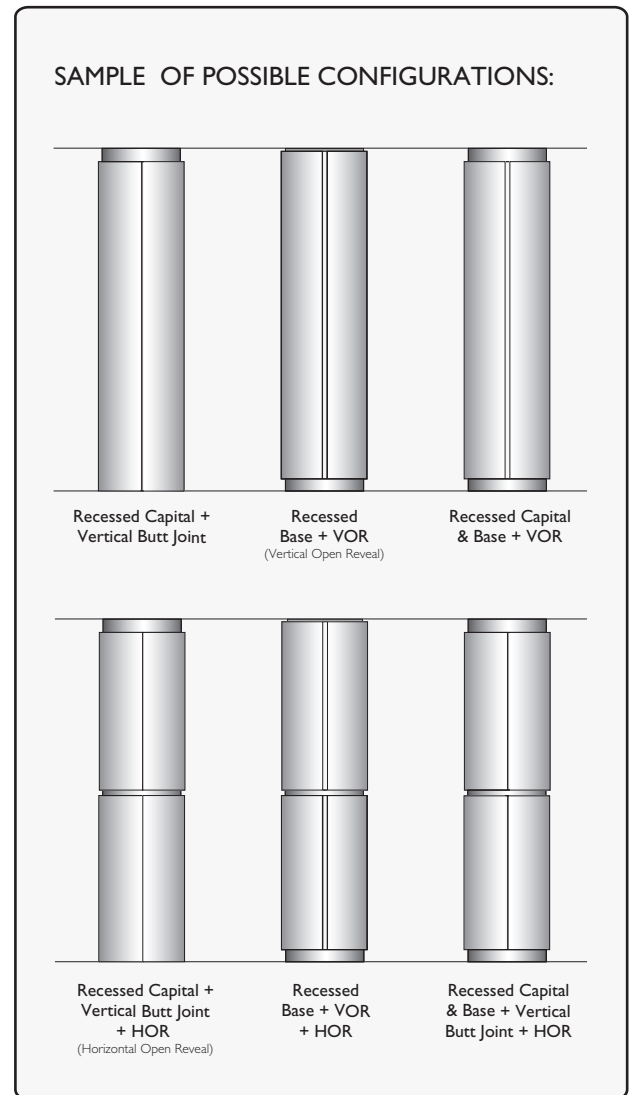

## STANDARD FEATURES

- Pre-rolled & finished .090" Aluminum
- Varying diameters with vertical butt joints (VBJ)
- Cover any height using stacked segments. (12' max segment size)
- No joint caulking required for interior applications
- Ready to anchor to metal studs (by others)
- Unique Móz Color & Grain options

**Metal Stud (by others)**  
**Anchor side (fastened to stud)**  
**Drop side (key slot attachment to anchor)**  
**Vertical Butt Joint**

rev. 11/2018

## OPTIONAL ADD-ONS

- Open reveals (Horizontal & Vertical)
- Recessed Base and Capital
- 18ga Stainless Steel
- Exterior finishes

rev. 11/2018