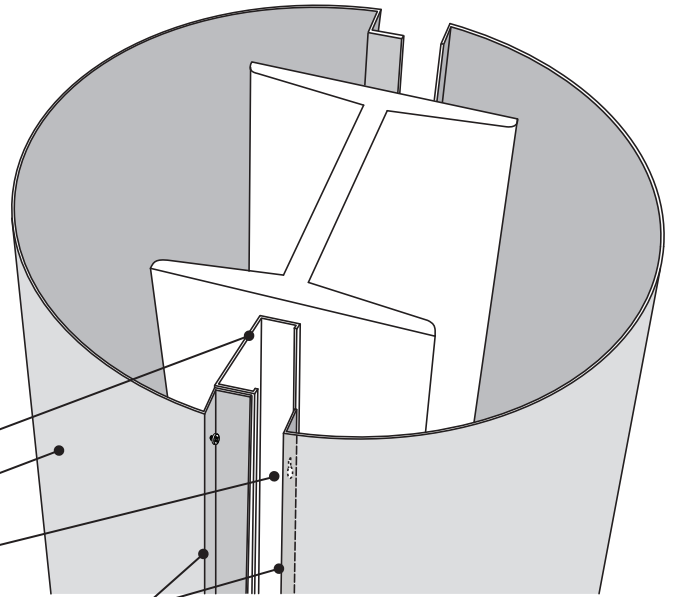

# Móz CC 100 series Round Column Covers

Technical Information

Easy to assemble Column Covers by Móz Designs offers an affordable and quick solution to cover unsightly support structures with over 500 unique Móz Metal Color & Grain combinations

## STANDARD FEATURES

- Pre-rolled & finished .090" Aluminum
- Varying diameters with vertical butt joints (VBJ)
- Cover any height using stacked segments. (12' max segment size)
- No joint caulking required for interior applications
- Ready to anchor to metal studs (by others)
- Unique Móz Color & Grain options

**Metal Stud (by others)**  
**Anchor side (fastened to stud)**  
**Drop side (key slot attachment to anchor)**  
**Vertical Butt Joint**

rev. 11/2018