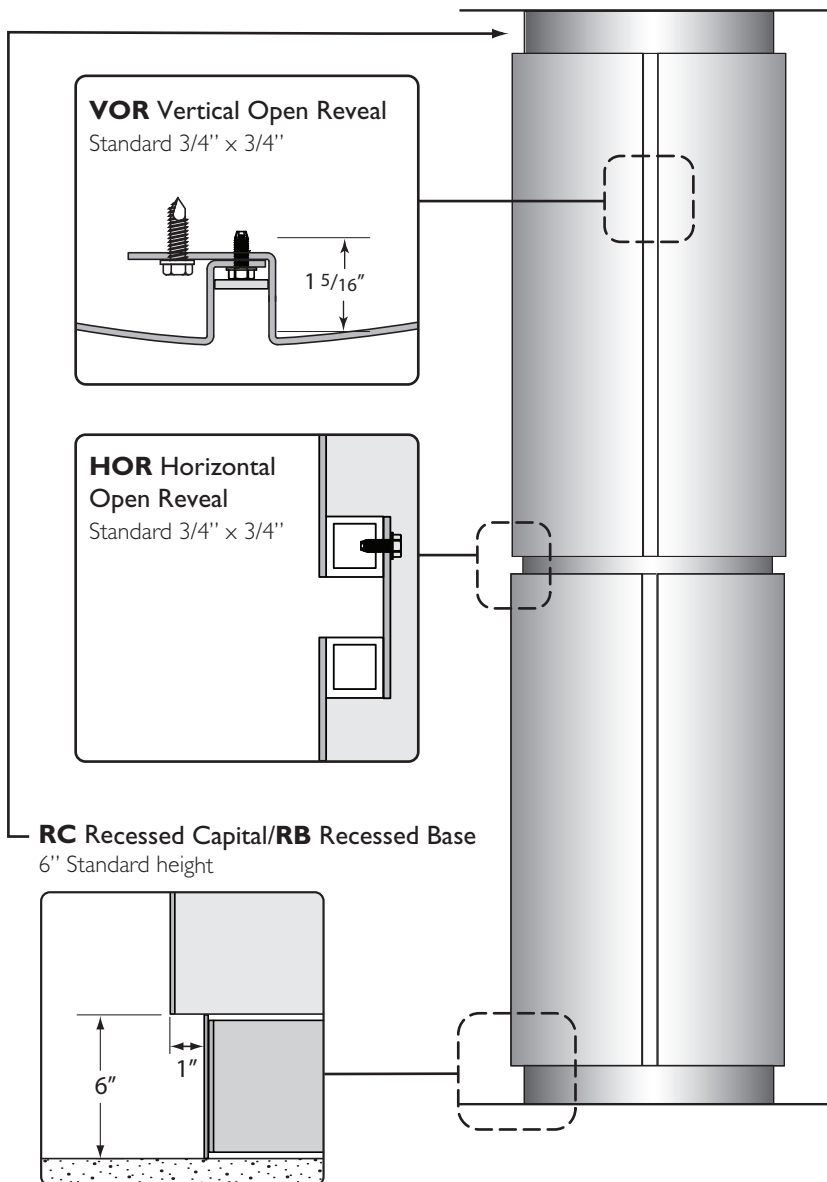

## STANDARD FEATURES

- Pre-rolled & finished .090" Aluminum
- Varying diameters with vertical butt joints (VBJ)
- Cover any height using stacked segments. (12' max segment size)
- No joint caulking required for interior applications
- Ready to anchor to metal studs (by others)
- Unique Móz Color & Grain options

**Metal Stud (by others)**  
**Anchor side (fastened to stud)**  
**Drop side (key slot attachment to anchor)**  
**Vertical Butt Joint**

rev. 11/2018

# Móz CC 100 series Round Column Covers

Technical Information

## OPTIONAL ADD-ONS

- Open reveals (Horizontal & Vertical)
- Recessed Base and Capital
- 18ga Stainless Steel
- Exterior finishes

rev. 11/2018