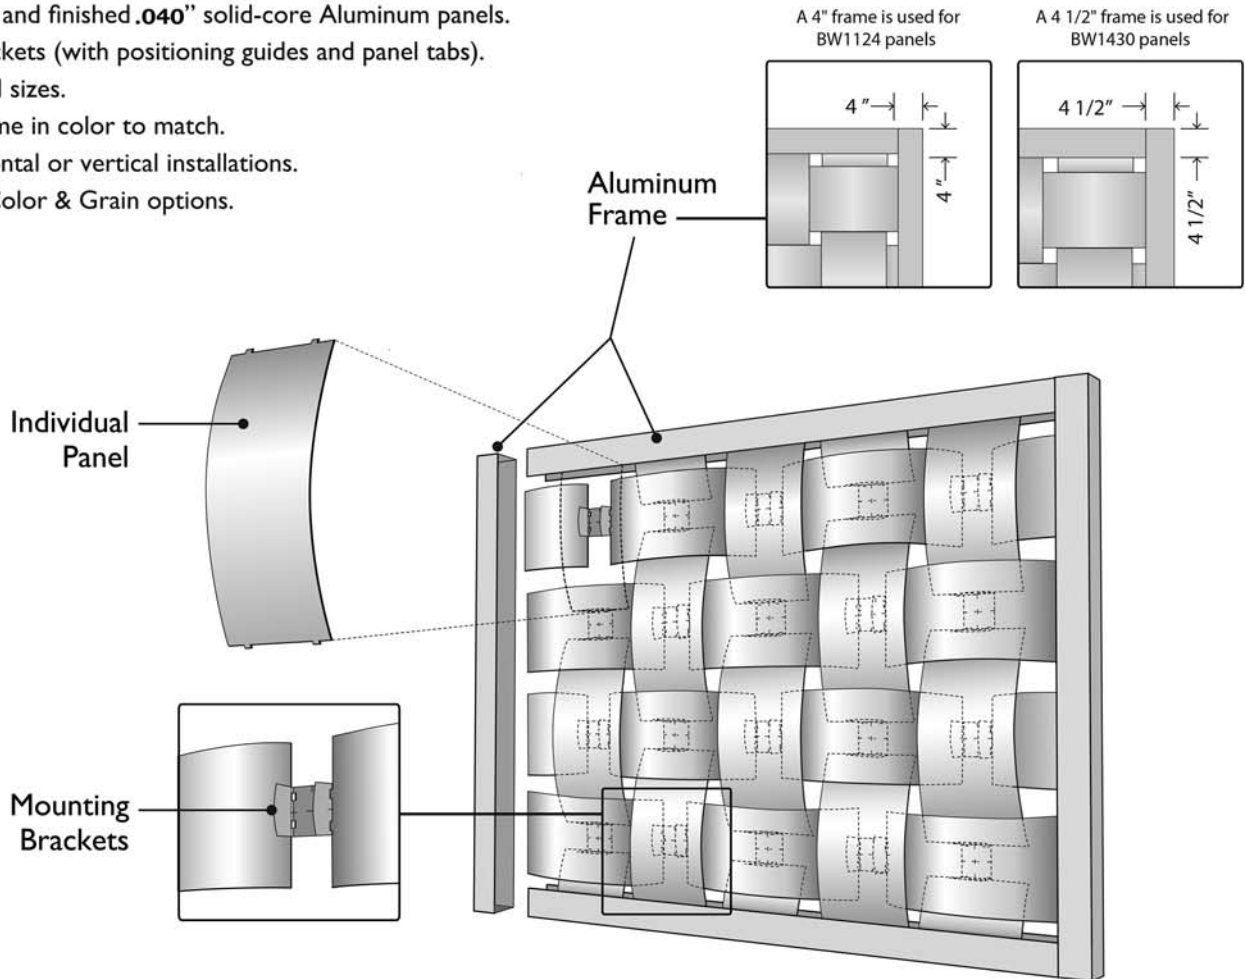

Móz Walls - Basket Weave

Technical Information

Móz Basket Weave Wall Panels are an innovative approach to customized wall décor. Affordably priced, ready to install, visually-dynamic aluminum panels. Modular kits save time and labor. Panels can be decorated with the unique colors and grains only available from Móz Designs. with over 500 combinations.

STANDARD FEATURES

- Pre-fabricated and finished .040" solid-core Aluminum panels.
- Mounting Brackets (with positioning guides and panel tabs).
- Standard panel sizes.
- Aluminum frame in color to match.
- Square, horizontal or vertical installations.
- Unique Móz Color & Grain options.

Standard Panel Sizes:

BW1124 - 11" X 24 1/4"

BW1430 - 14" X 30 3/8"

Móz Walls - Basket Weave

Technical Information (continued)

OPTIONAL ADD-ONS

- Alternating Panel Colors.
- Alternating Panel Grains.

CUSTOM OPTIONS

- Custom sizes and layouts available.
- Custom frames.
- Color matching.
- Perforated aluminum.
- Exterior finishes.

SAMPLE SIZES AND LAYOUTS

Can be scaled to any size.

Grain direction on panels:

Standard