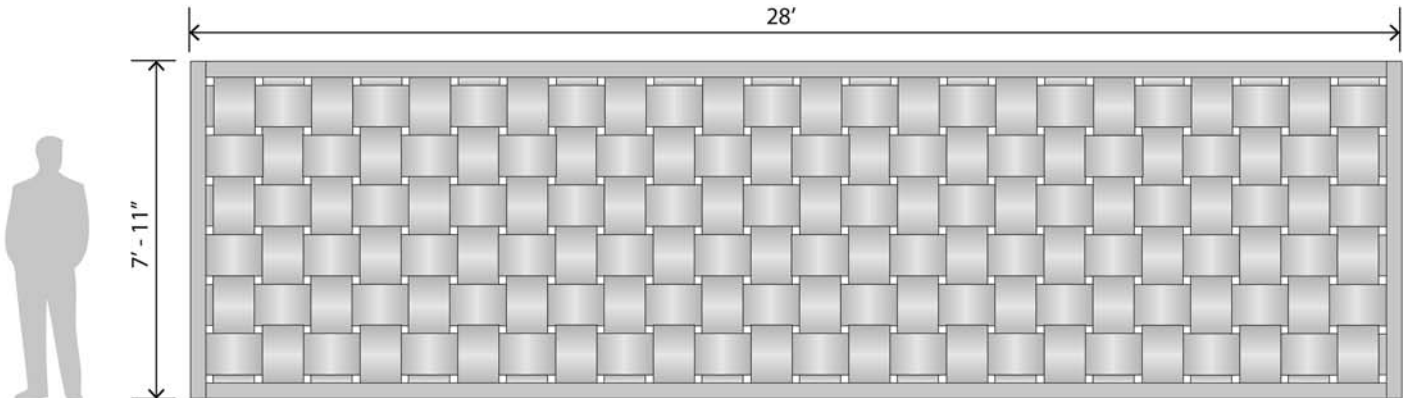

Basket Weave piece with BW1124 panels