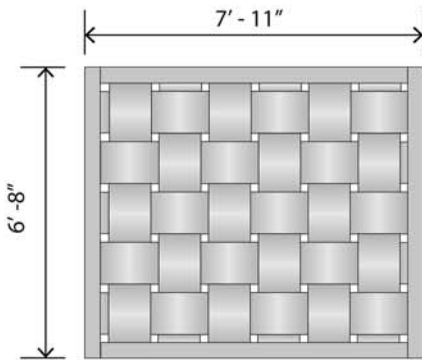

Móz Walls - Basket Weave

Technical Information (continued)

OPTIONAL ADD-ONS

- Alternating Panel Colors.
- Alternating Panel Grains.

CUSTOM OPTIONS

- Custom sizes and layouts available.
- Custom frames.
- Color matching.
- Perforated aluminum.
- Exterior finishes.

SAMPLE SIZES AND LAYOUTS

Can be scaled to any size.

Grain direction on panels:

Basket Weave piece with BW1124 panels