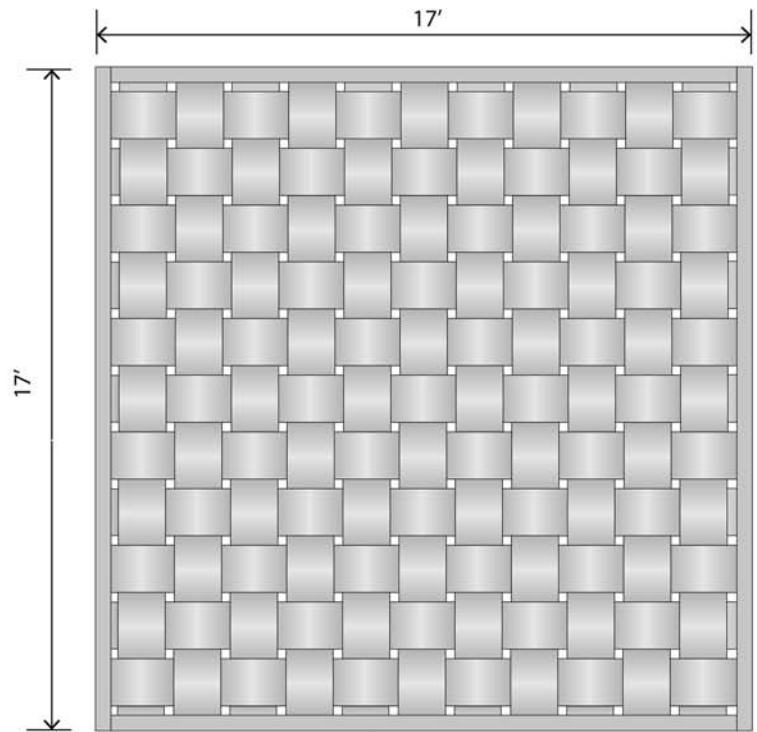

Basket Weave piece with BW1430 panels