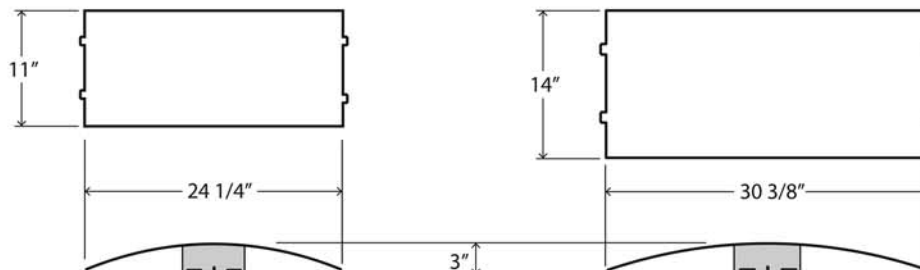

STANDARD FEATURES

- Pre-fabricated and finished .040" solid-core Aluminum panels.
- Mounting Brackets (with positioning guides and panel tabs).
- Standard panel sizes.
- Aluminum frame in color to match.
- Square, horizontal or vertical installations.
- Unique Móz Color & Grain options.

Standard Panel Sizes:

BW1124 - 11" X 24 1/4"

BW1430 - 14" X 30 3/8"

Móz Walls - Basket Weave

Technical Information (continued)

OPTIONAL ADD-ONS

- Alternating Panel Colors.
- Alternating Panel Grains.

CUSTOM OPTIONS

- Custom sizes and layouts available.
- Custom frames.
- Color matching.
- Perforated aluminum.
- Exterior finishes.

SAMPLE SIZES AND LAYOUTS

Can be scaled to any size.

Grain direction on panels:

Standard