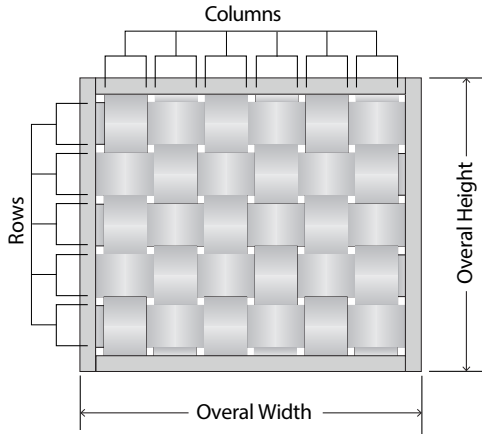

## Size Guide

### Standard Panel Sizes:

**BW1124 - 11" x 24 1/4"**

**BW1430 - 14" x 30 3/8"**

Sample Configuration	
Rows	Columns
4	6
5	7
6	8
7	9
8	10
9	11
10	12
6	24
8	26

Overall size using BW1124 panels	
Height	Width
5' 7"	7' 10 3/4"
6' 9 1/8"	9' 3/4"
7' 11 1/4"	10' 2 7/8"
9' 1 1/8"	11' 5"
10' 3 1/8"	12' 7 1/8"
11' 5 1/8"	13' 9 1/4"
12' 7 1/8"	14' 11 1/4"
7' 11 1/8"	28' 1/2"
10' 10 3/8"	31' 2 1/2"

Overall size using BW1430 panels	
Height	Width
6' 11 3/4"	9' 10 3/8"
8' 5 3/8"	11' 4"
9' 11"	12' 9 5/8"
11' 4 3/8"	14' 3 1/4"
12' 9 7/8"	15' 8 7/8"
14' 3 3/8"	17' 2 5/8"
15' 9"	18' 8 1/8"
9' 10 3/8"	36' 11"
12' 9 3/8"	39' 10"

Comes with a 4" frame

Comes with a 4 1/2" frame

**BW1124 - 11" x 24 1/4"**

Visible Area - 11" x 16 3/4"

**BW1430 - 14" x 30"**

Visible Area - 11" x 21"