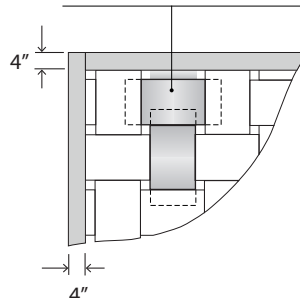

## Size Guide

### Standard Panel Sizes:

**BW1124 - 11" x 24 1/4"**

**BW1430 - 14" x 30 3/8"**

Sample Configuration	
Rows	Columns
4	6
5	7
6	8
7	9
8	10
9	11
10	12
6	24
8	26

Overall size using BW1124 panels	
Height	Width
5' 7"	7' 10 3/4"
6' 9 1/8"	9' 3/4"
7' 11 1/4"	10' 2 7/8"
9' 1 1/8"	11' 5"
10' 3 1/8"	12' 7 1/8"
11' 5 1/8"	13' 9 1/4"
12' 7 1/8"	14' 11 1/4"
7' 11 1/8"	28' 1/2"
10' 10 3/8"	31' 2 1/2"

Overall size using BW1430 panels	
Height	Width
6' 11 3/4"	9' 10 3/8"
8' 5 3/8"	11' 4"
9' 11"	12' 9 5/8"
11' 4 3/8"	14' 3 1/4"
12' 9 7/8"	15' 8 7/8"
14' 3 3/8"	17' 2 5/8"
15' 9"	18' 8 1/8"
9' 10 3/8"	36' 11"
12' 9 3/8"	39' 10"

Comes with a 4" frame

Comes with a 4 1/2" frame

**BW1124 - 11" x 24 1/4"**

Visible Area - 11" x 16 3/4"

**BW1430 - 14" x 30"**

Visible Area - 11" x 21"