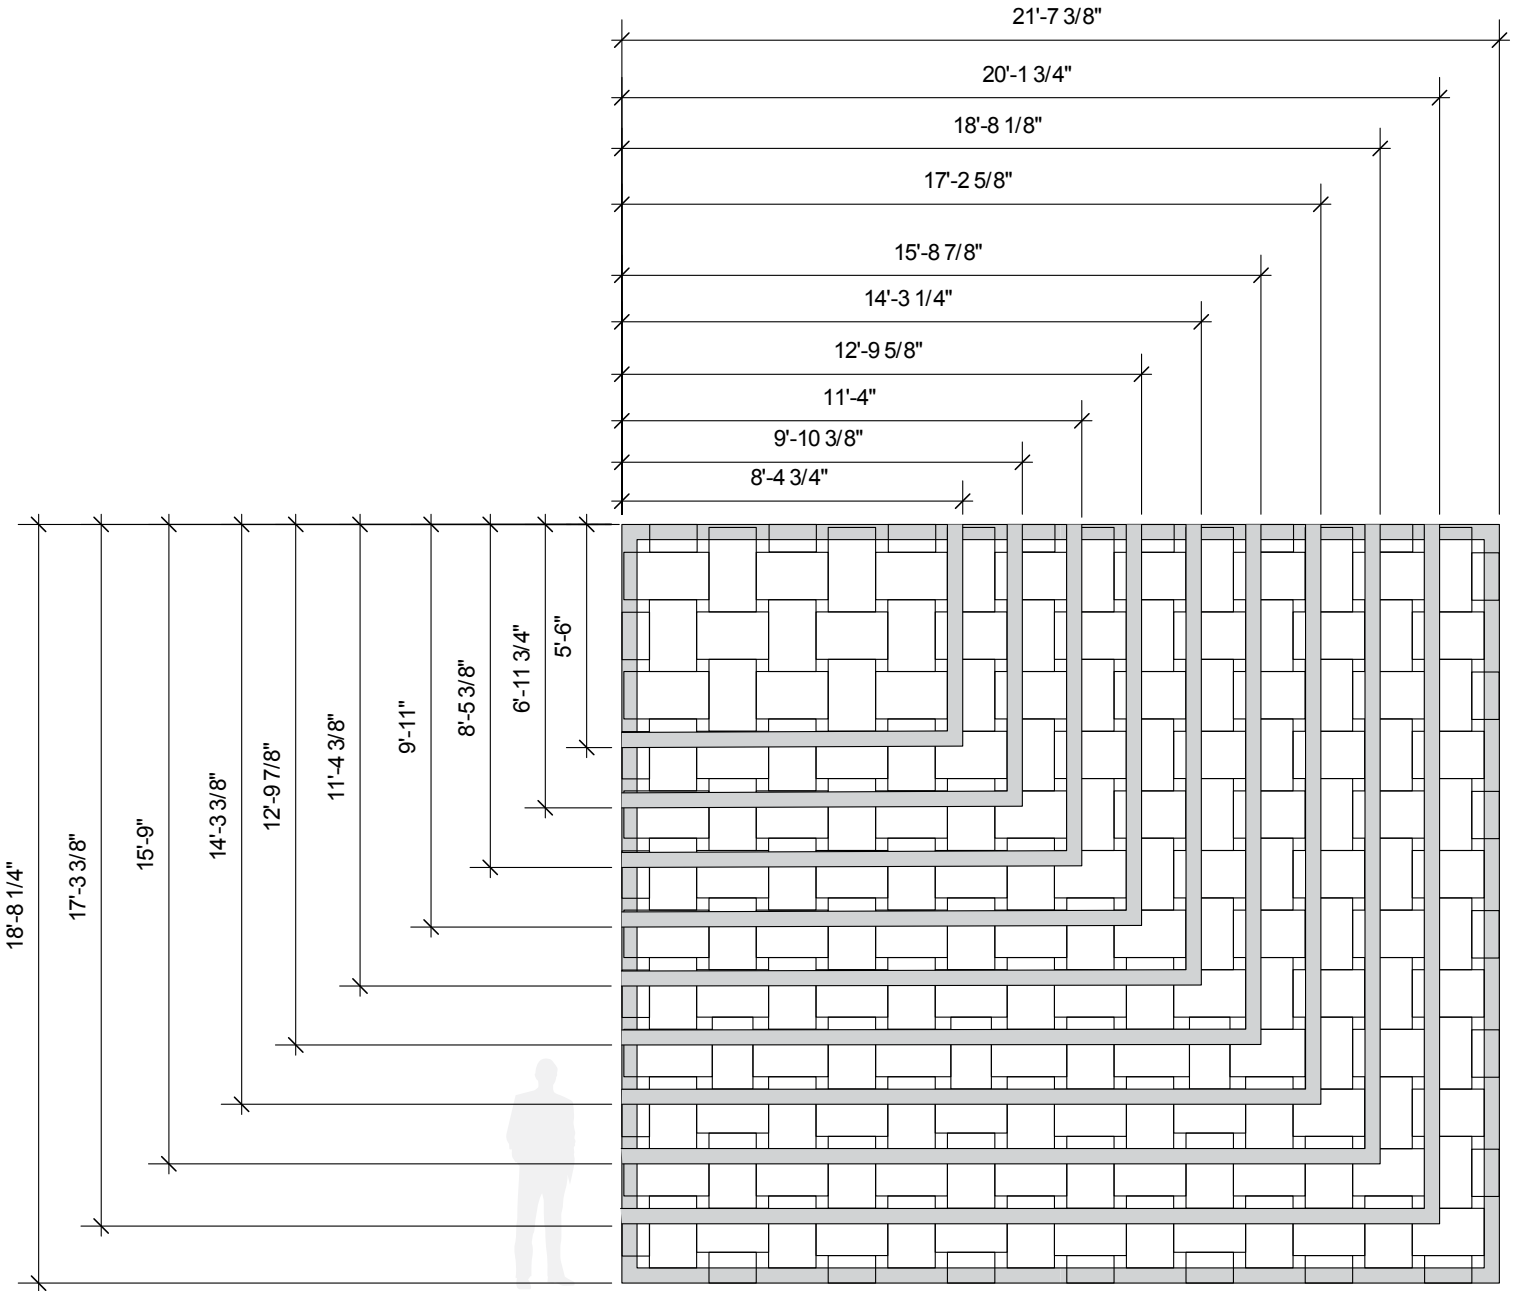

### Standard Panel Sizes:

**BW1124 - 11" x 24 1/4"**

**BW1430 - 14" x 30 3/8"**

Sample Configuration	
Rows	Columns
4	6
5	7
6	8
7	9
8	10
9	11
10	12
6	24
8	26

Overall size using BW1124 panels	
Height	Width
5' 7"	7' 10 3/4"
6' 9 1/8"	9' 3/4"
7' 11 1/4"	10' 2 7/8"
9' 1 1/8"	11' 5"
10' 3 1/8"	12' 7 1/8"
11' 5 1/8"	13' 9 1/4"
12' 7 1/8"	14' 11 1/4"
7' 11 1/8"	28' 1/2"
10' 10 3/8"	31' 2 1/2"

Comes with a 4" frame

Comes with a 4 1/2" frame

**BW1124 - 11" x 24 1/4"**

Visible Area - 11" x 16 3/4"

**BW1430 - 14" x 30"**

Visible Area - 11" x 21"

# Móz Walls - Basket Weave

Size Guide - BW1124 panels

Brief overview of size possibilities to meet customer needs

BW 1124 panels shown with standard 4" frame.

# Móz Walls - Basket Weave

Size Guide - BW1430 panels

Brief overview of size possibilities to meet customer needs

BW 1430 panels shown with standard 4 1/2" frame.