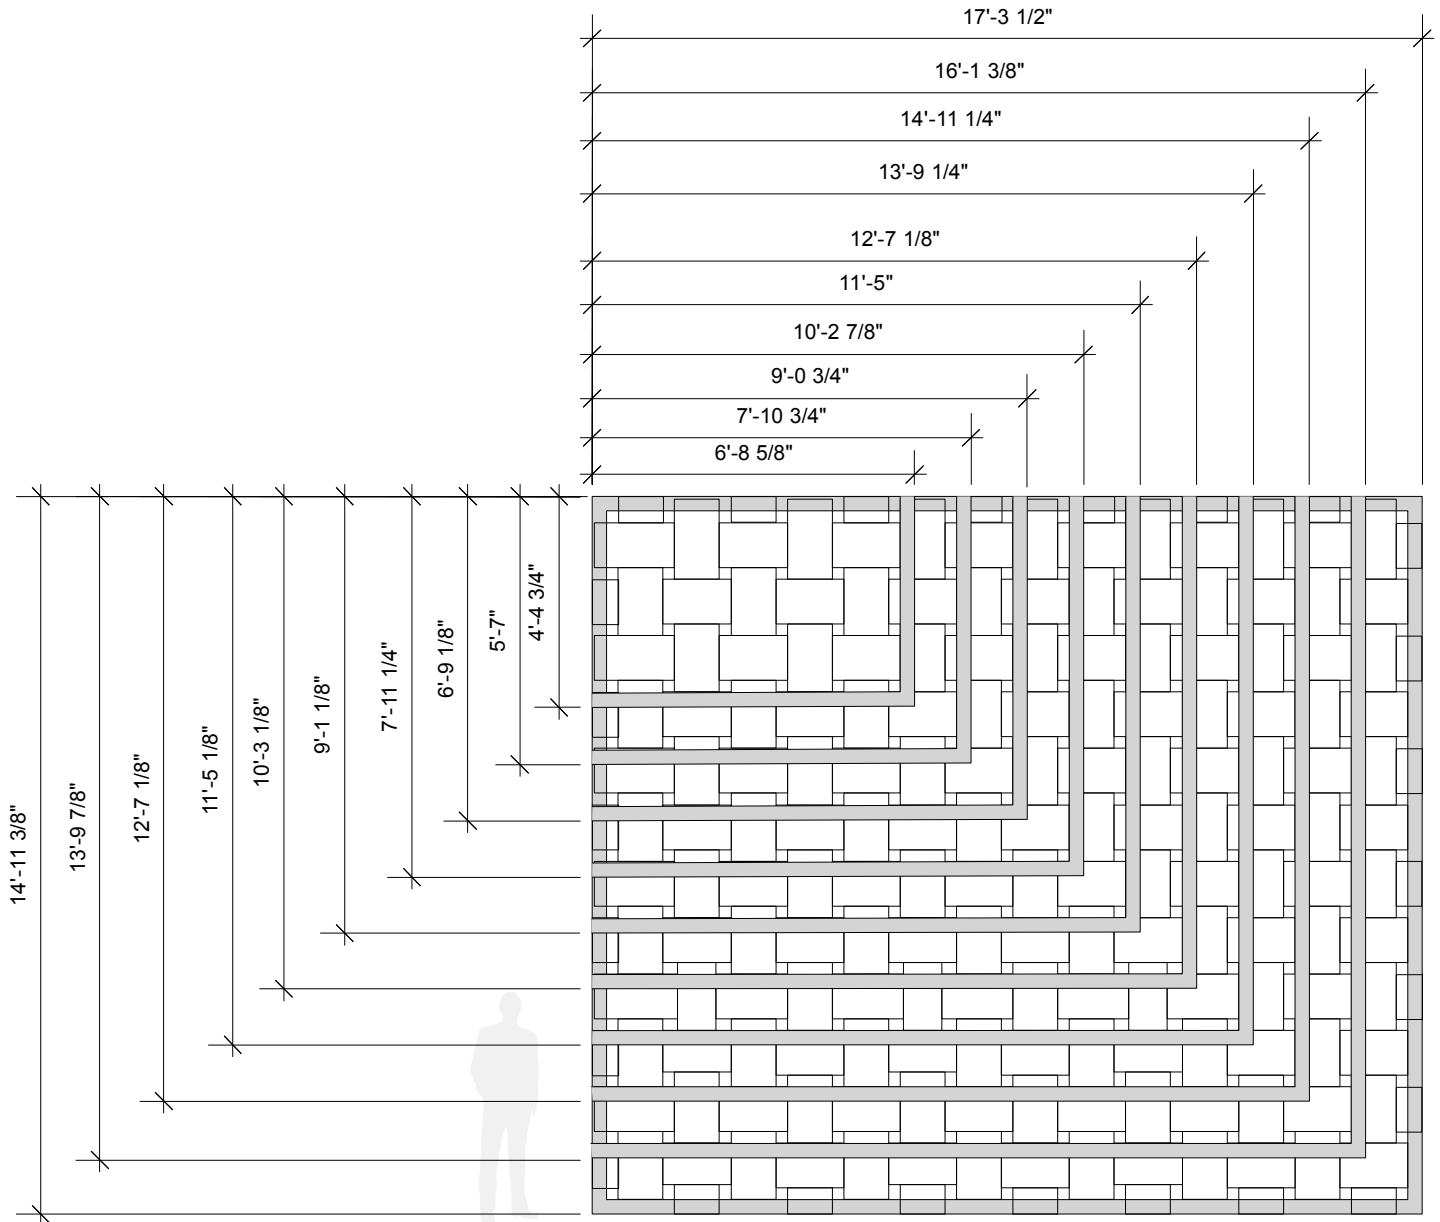

### Standard Panel Sizes:

**BW1124 - 11" x 24 1/4"**

**BW1430 - 14" x 30 3/8"**

Sample Configuration	
Rows	Columns
4	6
5	7
6	8
7	9
8	10
9	11
10	12
6	24
8	26

Overall size using BW1124 panels	
Height	Width
5' 7"	7' 10 3/4"
6' 9 1/8"	9' 3/4"
7' 11 1/4"	10' 2 7/8"
9' 1 1/8"	11' 5"
10' 3 1/8"	12' 7 1/8"
11' 5 1/8"	13' 9 1/4"
12' 7 1/8"	14' 11 1/4"
7' 11 1/8"	28' 1/2"
10' 10 3/8"	31' 2 1/2"

Overall size using BW1430 panels	
Height	Width
6' 11 3/4"	9' 10 3/8"
8' 5 3/8"	11' 4"
9' 11"	12' 9 5/8"
11' 4 3/8"	14' 3 1/4"
12' 9 7/8"	15' 8 7/8"
14' 3 3/8"	17' 2 5/8"
15' 9"	18' 8 1/8"
9' 10 3/8"	36' 11"
12' 9 3/8"	39' 10"

Comes with a 4" frame

Comes with a 4 1/2" frame

**BW1124 - 11" x 24 1/4"**

Visible Area - 11" x 16 3/4"

**BW1430 - 14" x 30"**

Visible Area - 11" x 21"

# Móz Walls - Basket Weave

Size Guide - BW1124 panels

Brief overview of size possibilities to meet customer needs

BW 1124 panels shown with standard 4" frame.