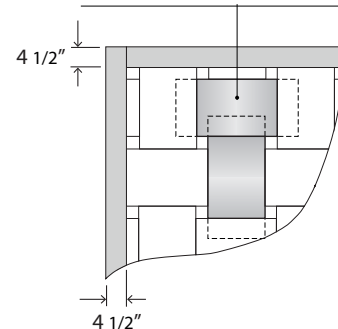

### Standard Panel Sizes:

**BW1124 - 11" x 24 1/4"**

**BW1430 - 14" x 30 3/8"**

Sample Configuration	
Rows	Columns
4	6
5	7
6	8
7	9
8	10
9	11
10	12
6	24
8	26

Overall size using BW1124 panels	
Height	Width
5' 7"	7' 10 3/4"
6' 9 1/8"	9' 3/4"
7' 11 1/4"	10' 2 7/8"
9' 1 1/8"	11' 5"
10' 3 1/8"	12' 7 1/8"
11' 5 1/8"	13' 9 1/4"
12' 7 1/8"	14' 11 1/4"
7' 11 1/8"	28' 1/2"
10' 10 3/8"	31' 2 1/2"

Overall size using BW1430 panels	
Height	Width
6' 11 3/4"	9' 10 3/8"
8' 5 3/8"	11' 4"
9' 11"	12' 9 5/8"
11' 4 3/8"	14' 3 1/4"
12' 9 7/8"	15' 8 7/8"
14' 3 3/8"	17' 2 5/8"
15' 9"	18' 8 1/8"
9' 10 3/8"	36' 11"
12' 9 3/8"	39' 10"

Comes with a 4" frame

Comes with a 4 1/2" frame

**BW1124 - 11" x 24 1/4"**

Visible Area - 11" x 16 3/4"

**BW1430 - 14" x 30"**

Visible Area - 11" x 21"

# Móz Walls - Basket Weave

Size Guide - BW1124 panels

Brief overview of size possibilities to meet customer needs

BW 1124 panels shown with standard 4" frame.