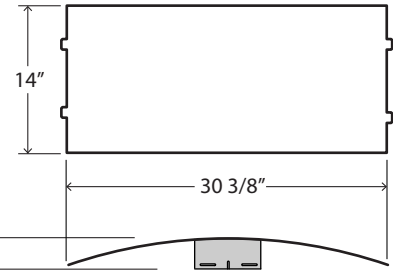

## Size Guide

### Standard Panel Sizes:

**BW1124 - 11" x 24 1/4"**

**BW1430 - 14" x 30 3/8"**

Sample Configuration	
Rows	Columns
4	6
5	7
6	8
7	9
8	10
9	11
10	12
6	24
8	26

Overall size using BW1124 panels	
Height	Width
5' 7"	7' 10 3/4"
6' 9 1/8"	9' 3/4"
7' 11 1/4"	10' 2 7/8"
9' 1 1/8"	11' 5"
10' 3 1/8"	12' 7 1/8"
11' 5 1/8"	13' 9 1/4"
12' 7 1/8"	14' 11 1/4"
7' 11 1/8"	28' 1/2"
10' 10 3/8"	31' 2 1/2"

Overall size using BW1430 panels	
Height	Width
6' 11 3/4"	9' 10 3/8"
8' 5 3/8"	11' 4"
9' 11"	12' 9 5/8"
11' 4 3/8"	14' 3 1/4"
12' 9 7/8"	15' 8 7/8"
14' 3 3/8"	17' 2 5/8"
15' 9"	18' 8 1/8"
9' 10 3/8"	36' 11"
12' 9 3/8"	39' 10"

Comes with a 4" frame

Comes with a 4 1/2" frame

**BW1124 - 11" x 24 1/4"**

Visible Area - 11" x 16 3/4"

**BW1430 - 14" x 30"**

Visible Area - 11" x 21"