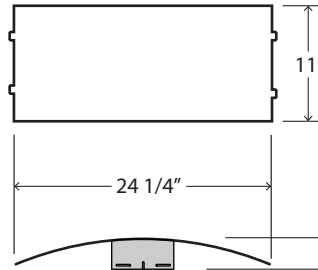

## Size Guide

### Standard Panel Sizes:

**BW1124 - 11" x 24 1/4"**

**BW1430 - 14" x 30 3/8"**

Sample Configuration	
Rows	Columns
4	6
5	7
6	8
7	9
8	10
9	11
10	12
6	24
8	26

Overall size using BW1124 panels	
Height	Width
5' 7"	7' 10 3/4"
6' 9 1/8"	9' 3/4"
7' 11 1/4"	10' 2 7/8"
9' 1 1/8"	11' 5"
10' 3 1/8"	12' 7 1/8"
11' 5 1/8"	13' 9 1/4"
12' 7 1/8"	14' 11 1/4"
7' 11 1/8"	28' 1/2"
10' 10 3/8"	31' 2 1/2"

Overall size using BW1430 panels	
Height	Width
6' 11 3/4"	9' 10 3/8"
8' 5 3/8"	11' 4"
9' 11"	12' 9 5/8"
11' 4 3/8"	14' 3 1/4"
12' 9 7/8"	15' 8 7/8"
14' 3 3/8"	17' 2 5/8"
15' 9"	18' 8 1/8"
9' 10 3/8"	36' 11"
12' 9 3/8"	39' 10"

Comes with a 4" frame

Comes with a 4 1/2" frame

**BW1124 - 11" x 24 1/4"**

Visible Area - 11" x 16 3/4"

**BW1430 - 14" x 30"**

Visible Area - 11" x 21"