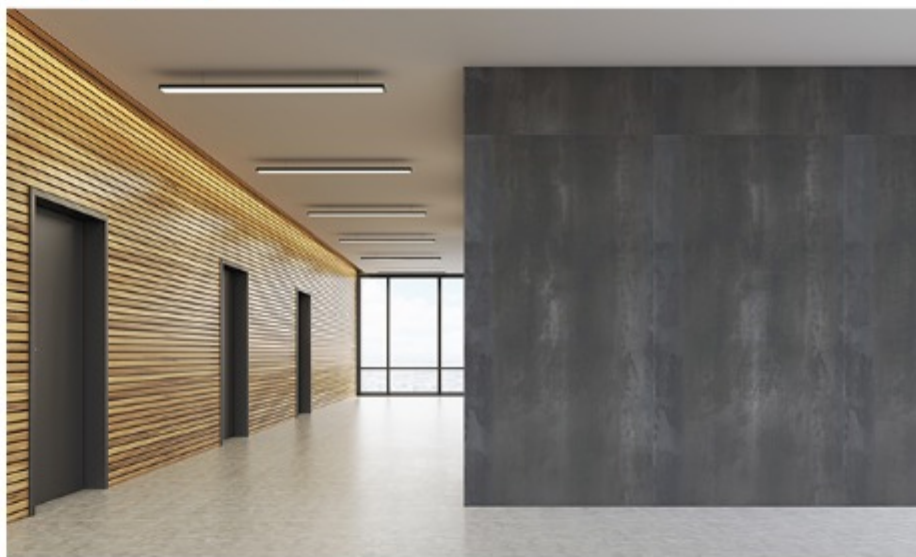

Modular

Broadloom

Carpet Fiber

Móz: Blackened Steel Patina

April 19, 2018

A new addition to the Blendz Patina collection from Móz, Blackened Steel Patina evokes the look of weathered steel on solid-core aluminum sheet metal. The high-resolution texture is achieved through digital printing technology. Blackened Steel Patina offers the durability of weathered steel in a lightweight .040-inch aluminum metal solution that comes in standard sheet sizes of 4-by-8-feet and 4-by-10-feet.