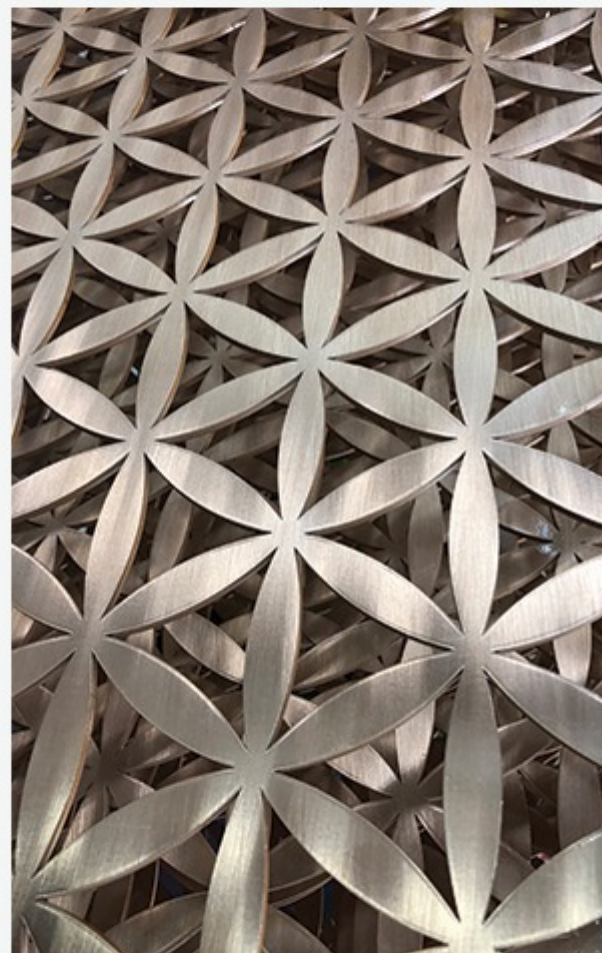

Laser Cut Metal Solutions
COLUMNS | WALLS | DIVIDERS