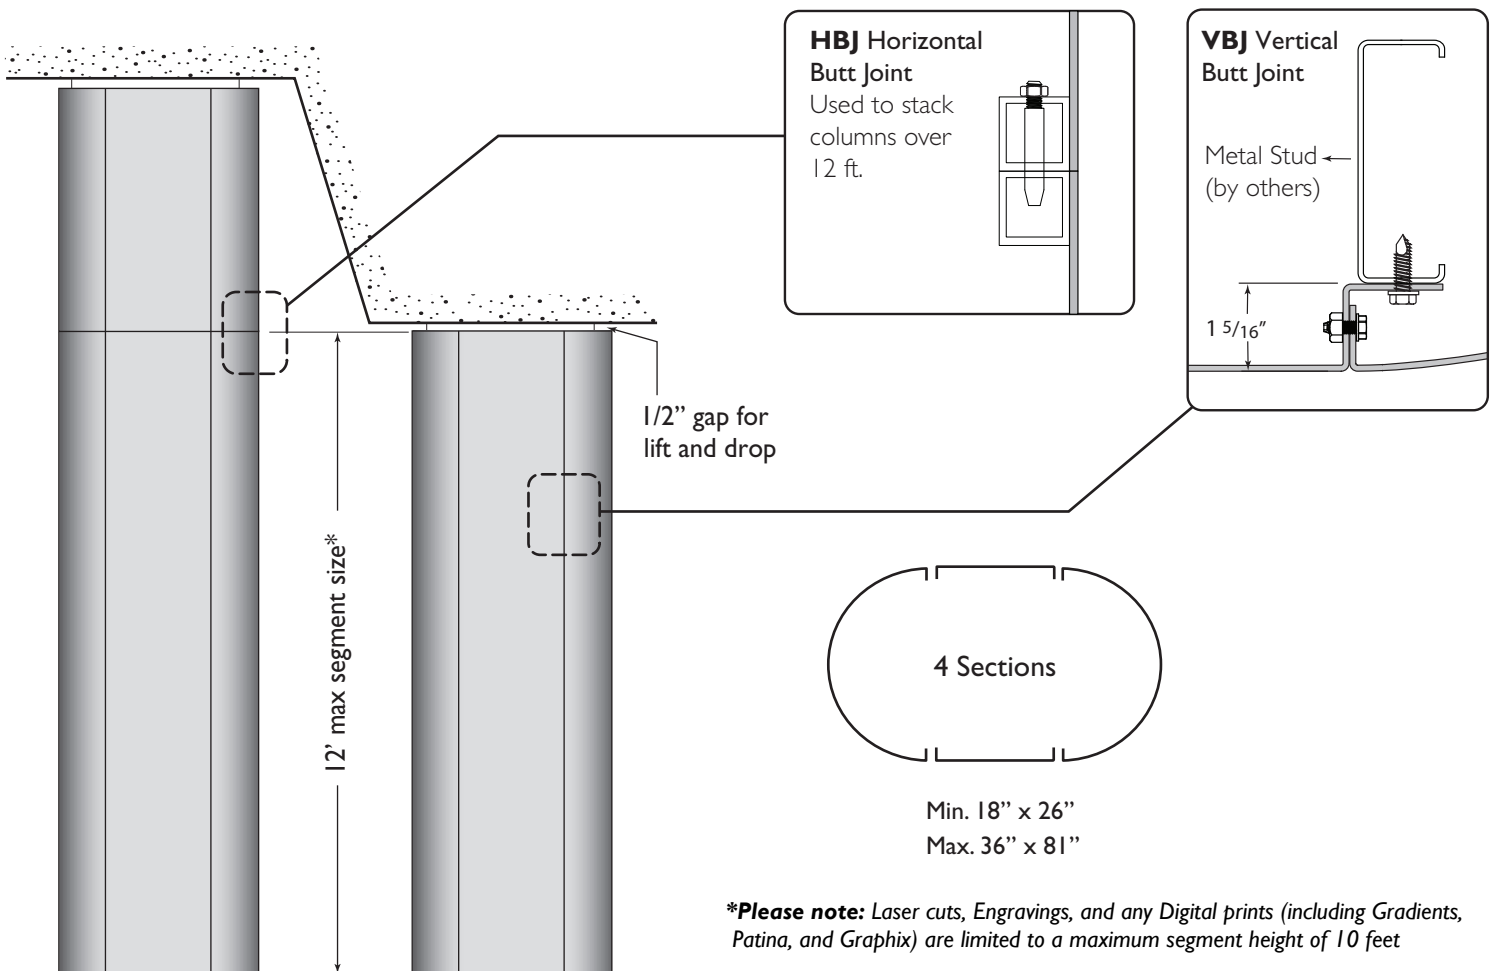

### STANDARD FEATURES

- Pre-rolled & finished .090" Aluminum
- Varying diameters with vertical butt joints (VBJ)
- Cover any height using stacked segments. (12' max segment size\*)
- No joint caulking required for interior applications
- Ready to anchor to metal studs (by others)
- Unique MóZ Color & Grain options