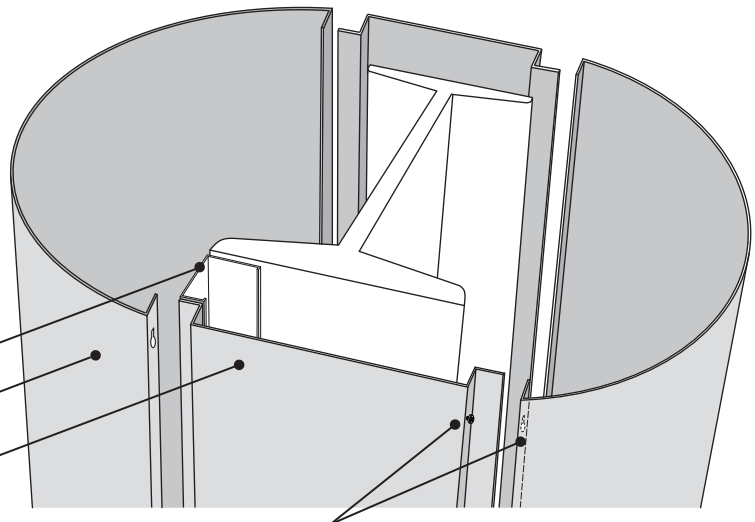

### STANDARD FEATURES

- Pre-rolled & finished .090" Aluminum
- Varying diameters with vertical butt joints (VBJ)
- Cover any height using stacked segments. (12' max segment size\*)
- No joint caulking required for interior applications
- Ready to anchor to metal studs (by others)
- Unique MóZ Color & Grain options