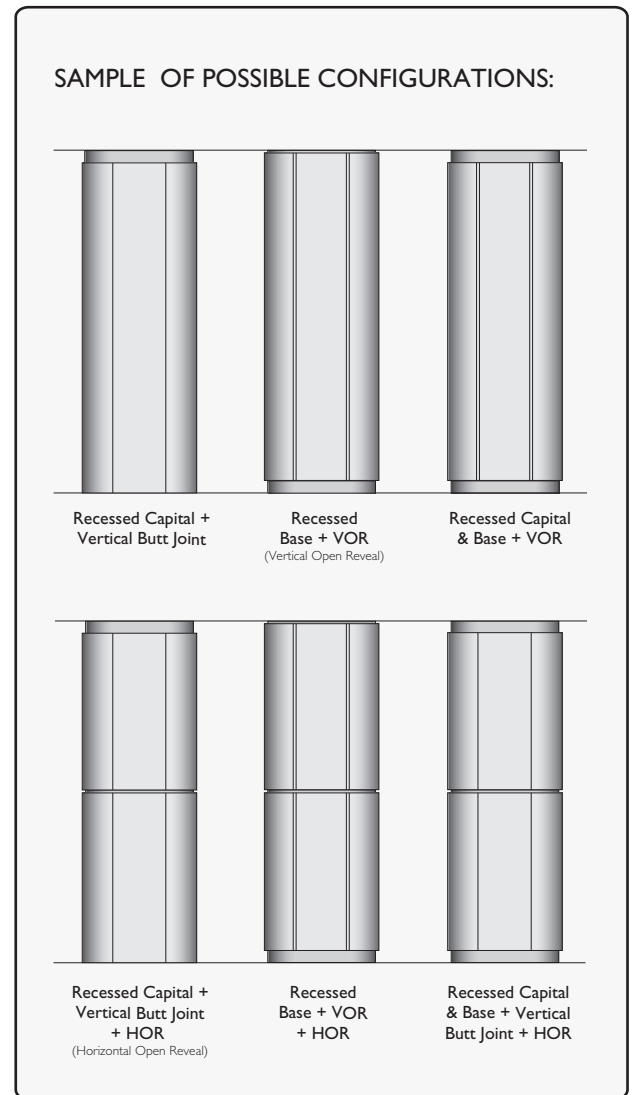

Móz CC 250 series Racetrack Column Covers

Technical Information

OPTIONAL ADD-ONS

- Open reveals (Horizontal & Vertical)
- Recessed Base and Capital
- 18ga Stainless Steel
- Exterior finishes

rev. 1/2025