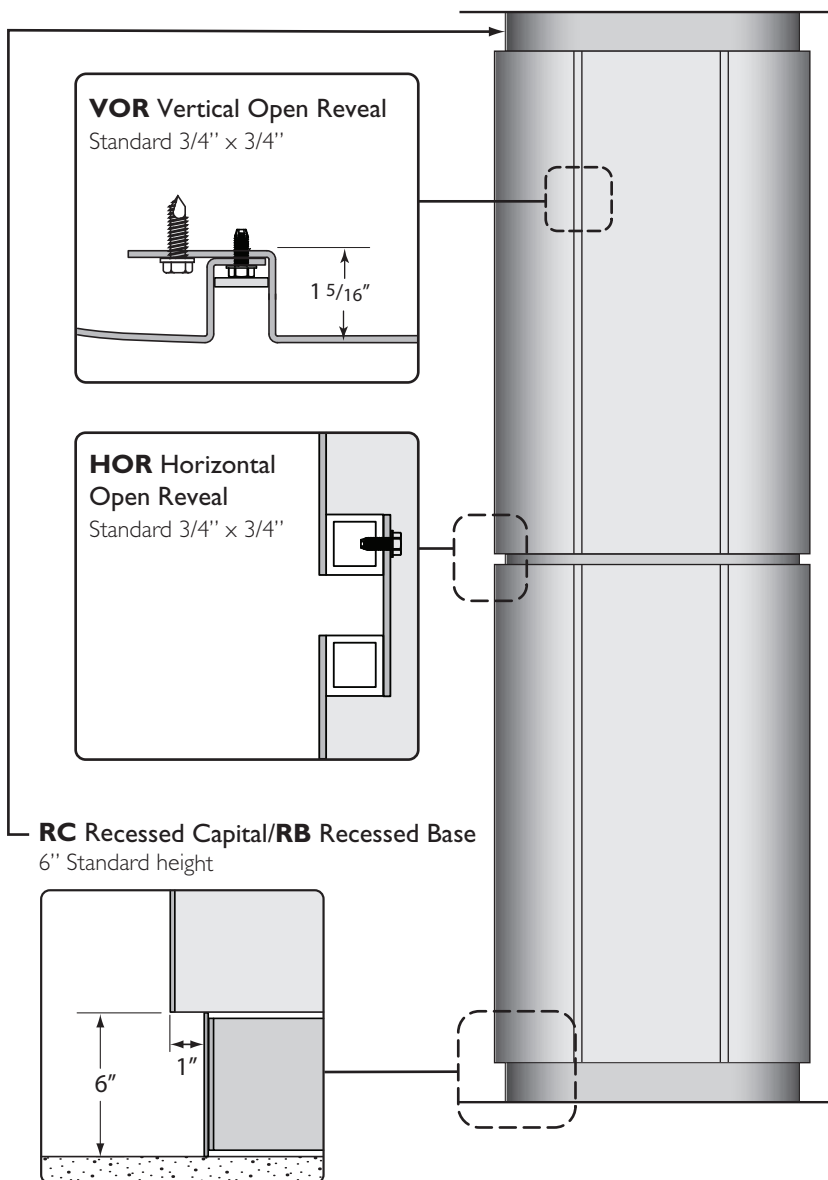

Móz CC 250 series Racetrack Column Covers

Technical Information

OPTIONAL ADD-ONS

- Open reveals (Horizontal & Vertical)
- Recessed Base and Capital
- 18ga Stainless Steel
- Exterior finishes

rev. 1/2025