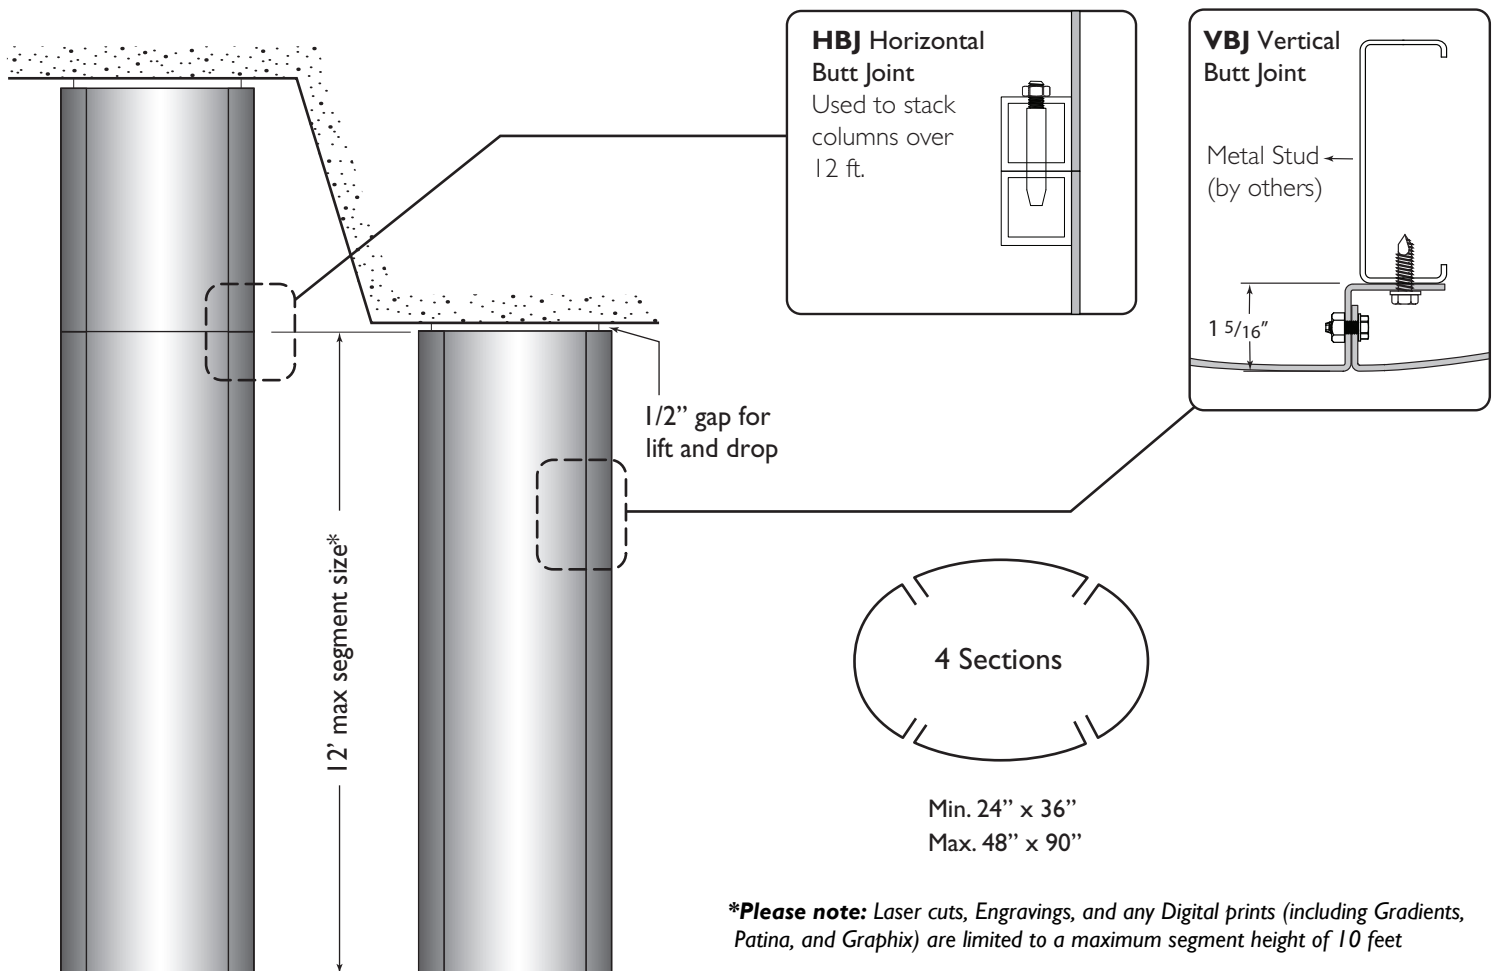

STANDARD FEATURES

- Pre-rolled & finished .090" Aluminum
- Varying diameters with vertical butt joints (VBJ)
- Cover any height using stacked segments. (12' max segment size*)
- No joint caulking required for interior applications
- Ready to anchor to metal studs (by others)
- Unique MóZ Color & Grain options

Metal Stud (by others)
Drop side (key slot attachment to anchor)
Anchor side (fastened to stud)
Key Slot System

rev. 1/2025

Móz CC 200 series Oval Column Covers

Technical Information

OPTIONAL ADD-ONS

- Open reveals (Horizontal & Vertical)
- Recessed Base and Capital
- 18ga Stainless Steel
- Exterior finishes