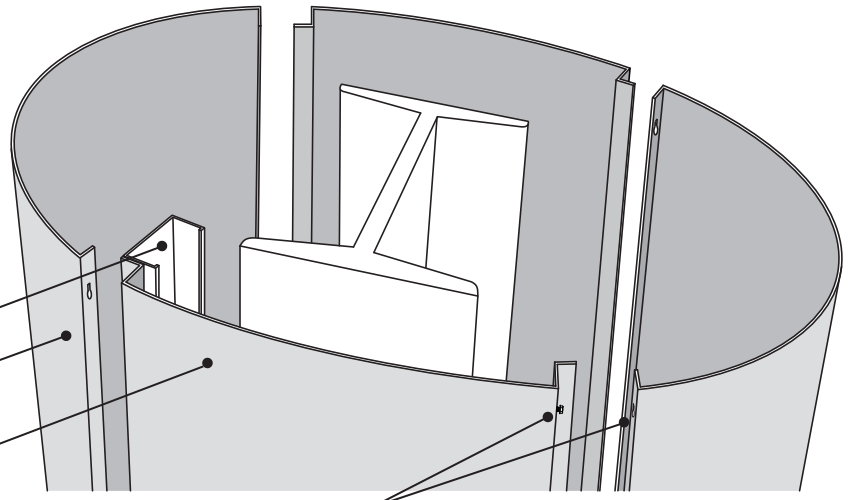

STANDARD FEATURES

- Pre-rolled & finished .090" Aluminum
- Varying diameters with vertical butt joints (VBJ)
- Cover any height using stacked segments. (12' max segment size*)
- No joint caulking required for interior applications
- Ready to anchor to metal studs (by others)
- Unique MóZ Color & Grain options

Metal Stud (by others)
Drop side (key slot attachment to anchor)
Anchor side (fastened to stud)
Key Slot System

rev. 1/2025

Móz CC 200 series Oval Column Covers

Technical Information

OPTIONAL ADD-ONS

- Open reveals (Horizontal & Vertical)
- Recessed Base and Capital
- 18ga Stainless Steel
- Exterior finishes