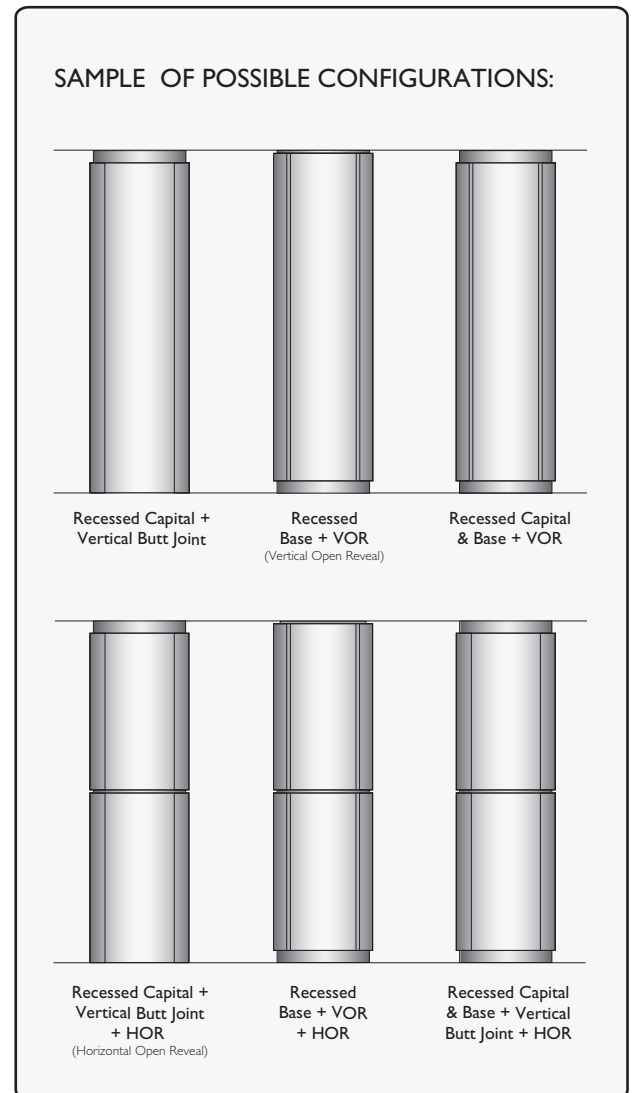

STANDARD FEATURES

- Pre-rolled & finished .090" Aluminum
- Varying diameters with vertical butt joints (VBJ)
- Cover any height using stacked segments. (12' max segment size*)
- No joint caulking required for interior applications
- Ready to anchor to metal studs (by others)
- Unique MóZ Color & Grain options

Metal Stud (by others)
Drop side (key slot attachment to anchor)
Anchor side (fastened to stud)
Key Slot System

rev. 1/2025

Móz CC 200 series Oval Column Covers

Technical Information

OPTIONAL ADD-ONS

- Open reveals (Horizontal & Vertical)
- Recessed Base and Capital
- 18ga Stainless Steel
- Exterior finishes