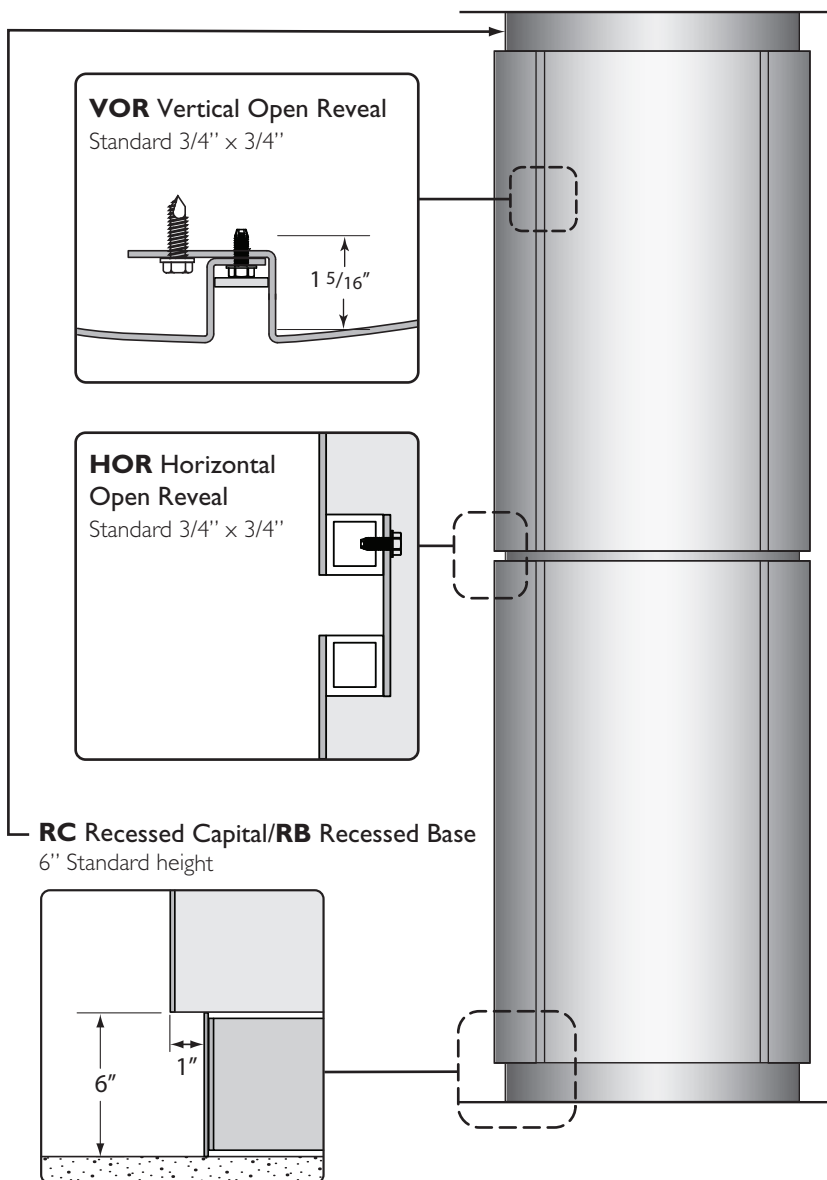

STANDARD FEATURES

- Pre-rolled & finished .090" Aluminum
- Varying diameters with vertical butt joints (VBJ)
- Cover any height using stacked segments. (12' max segment size*)
- No joint caulking required for interior applications
- Ready to anchor to metal studs (by others)
- Unique MóZ Color & Grain options

Metal Stud (by others)
Drop side (key slot attachment to anchor)
Anchor side (fastened to stud)
Key Slot System

rev. 1/2025

Móz CC 200 series Oval Column Covers

Technical Information

OPTIONAL ADD-ONS

- Open reveals (Horizontal & Vertical)
- Recessed Base and Capital
- 18ga Stainless Steel
- Exterior finishes