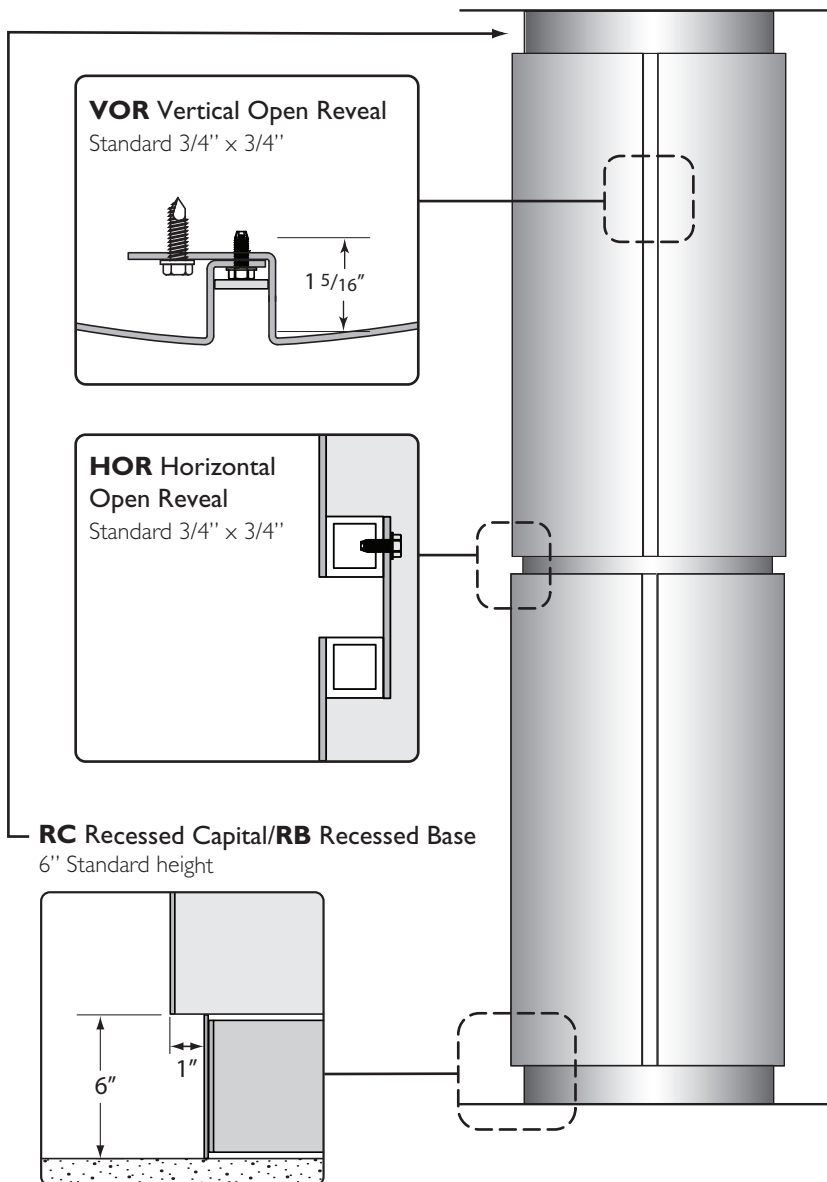

STANDARD FEATURES

- Pre-rolled & finished .090" Aluminum
- Varying diameters with vertical butt joints (VBJ)
- Cover any height using stacked segments. (12' max segment size*)
- No joint caulking required for interior applications
- Ready to anchor to metal studs (by others)
- Unique Móz Color & Grain options

***Please note:** Laser cuts, Engravings, and any Digital prints (including Gradients, Patina, and Graphix) are limited to a maximum segment height of 10 feet

rev. 1/2025

Móz CC 100 series Round Column Covers

Technical Information

OPTIONAL ADD-ONS

- Open reveals (Horizontal & Vertical)
- Recessed Base and Capital
- 18ga Stainless Steel
- Exterior finishes

rev. 1/2025