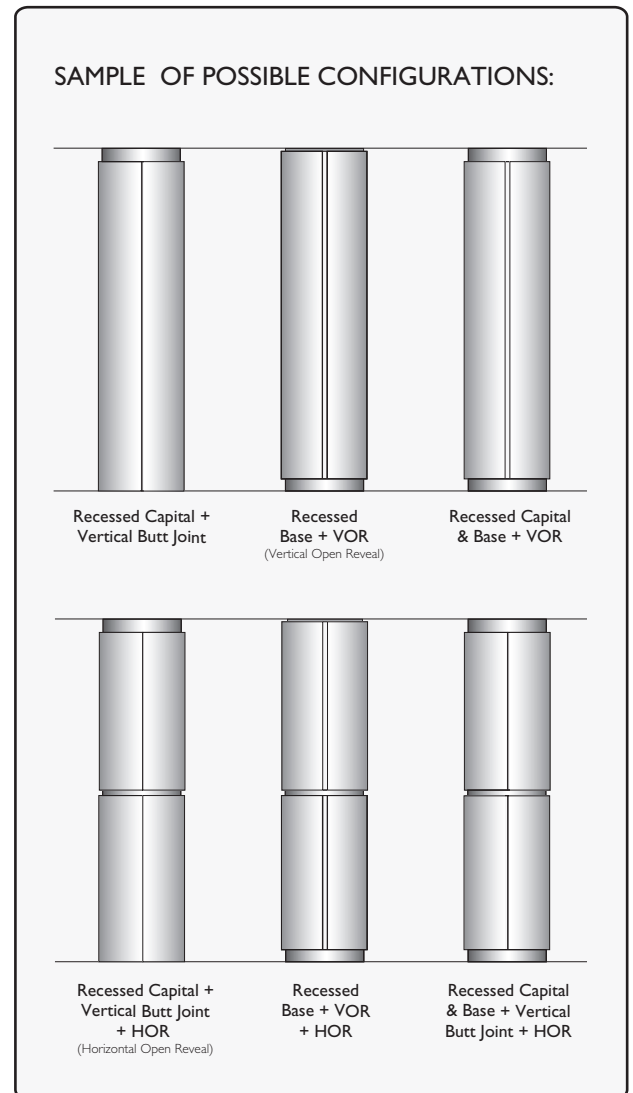

STANDARD FEATURES

- Pre-rolled & finished .090" Aluminum
- Varying diameters with vertical butt joints (VBJ)
- Cover any height using stacked segments. (12' max segment size*)
- No joint caulking required for interior applications
- Ready to anchor to metal studs (by others)
- Unique Móz Color & Grain options

Technical Information

OPTIONAL ADD-ONS

- Open reveals (Horizontal & Vertical)
- Recessed Base and Capital
- 18ga Stainless Steel
- Exterior finishes

rev. 1/2025