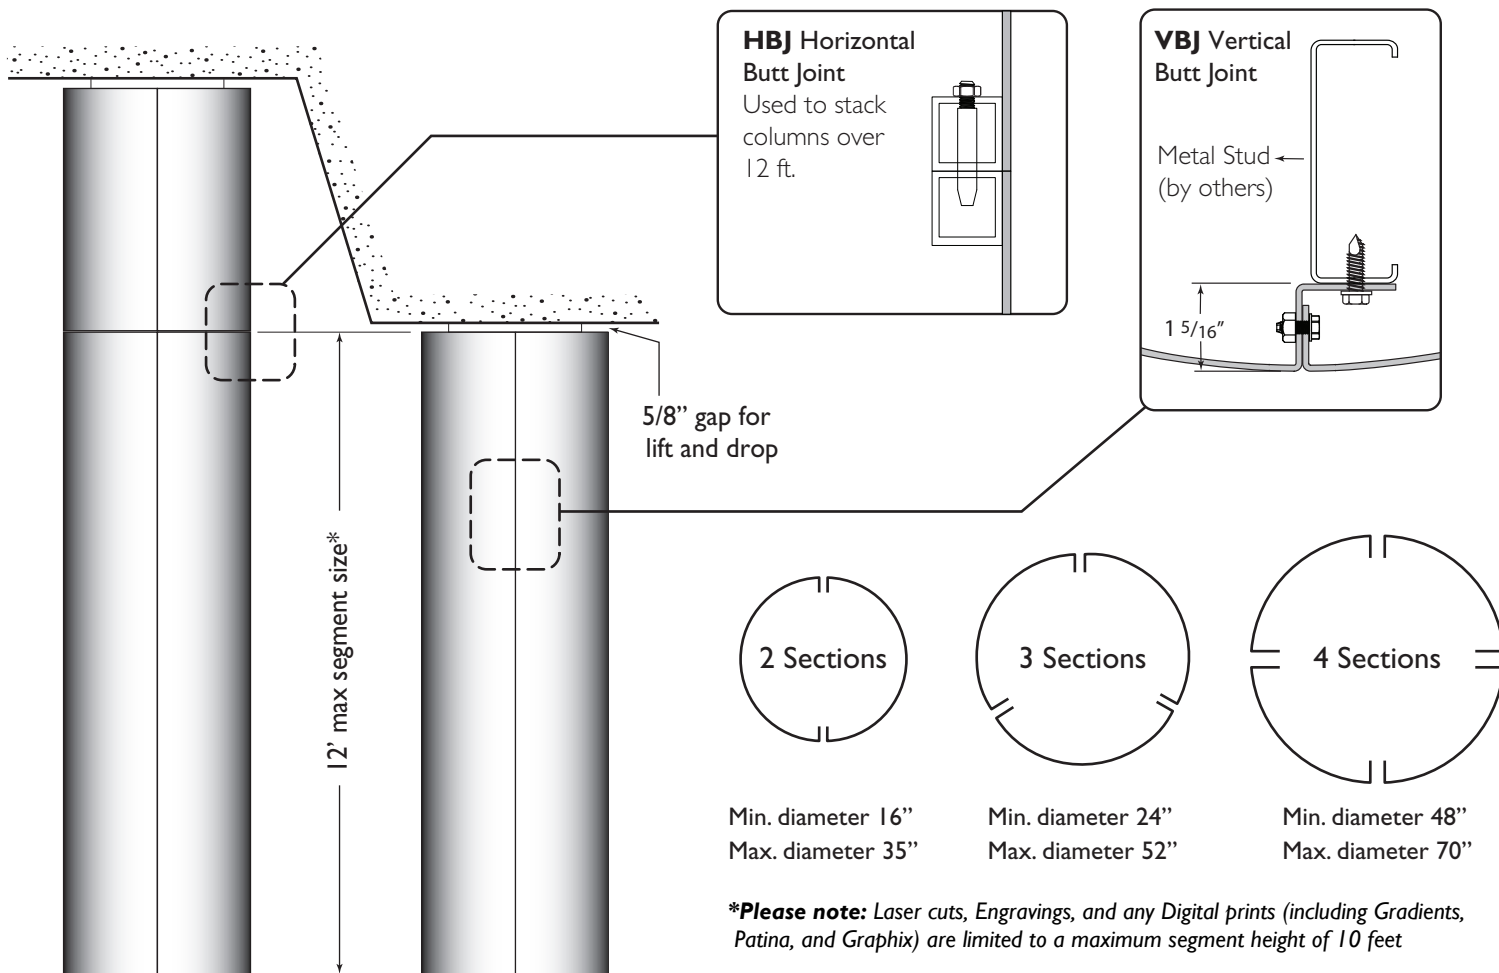

Móz CC 100 series Round Column Covers

Technical Information

Easy to assemble Column Covers by Móz Designs offers an affordable and quick solution to cover unsightly support structures with over 500 unique Móz Metal Color & Grain combinations

STANDARD FEATURES

- Pre-rolled & finished .090" Aluminum
- Varying diameters with vertical butt joints (VBJ)
- Cover any height using stacked segments. (12' max segment size*)
- No joint caulking required for interior applications
- Ready to anchor to metal studs (by others)
- Unique Móz Color & Grain options

***Please note:** Laser cuts, Engravings, and any Digital prints (including Gradients, Patina, and Graphix) are limited to a maximum segment height of 10 feet

rev. 1/2025

Móz CC 100 series Round Column Covers

Technical Information

OPTIONAL ADD-ONS

- Open reveals (Horizontal & Vertical)
- Recessed Base and Capital
- 18ga Stainless Steel
- Exterior finishes

rev. 1/2025