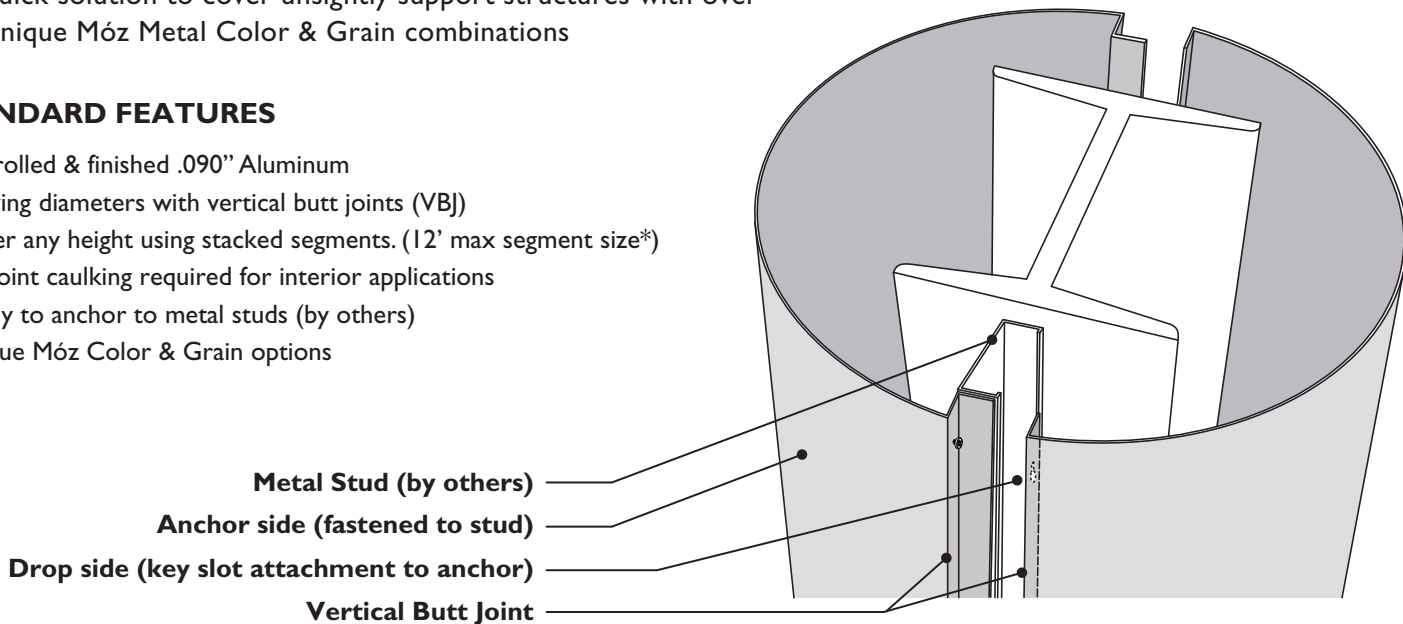

Móz CC 100 series Round Column Covers

Technical Information

Easy to assemble Column Covers by Móz Designs offers an affordable and quick solution to cover unsightly support structures with over 500 unique Móz Metal Color & Grain combinations

STANDARD FEATURES

- Pre-rolled & finished .090" Aluminum
- Varying diameters with vertical butt joints (VBJ)
- Cover any height using stacked segments. (12' max segment size*)
- No joint caulking required for interior applications
- Ready to anchor to metal studs (by others)
- Unique Móz Color & Grain options

***Please note:** Laser cuts, Engravings, and any Digital prints (including Gradients, Patina, and Graphix) are limited to a maximum segment height of 10 feet

rev. 1/2025

Móz CC 100 series Round Column Covers

Technical Information

OPTIONAL ADD-ONS

- Open reveals (Horizontal & Vertical)
- Recessed Base and Capital
- 18ga Stainless Steel
- Exterior finishes

rev. 1/2025