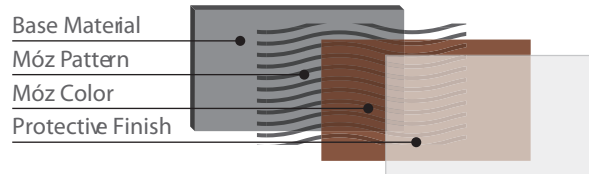

Móz™ Weave

Hundreds of options in color and hand-etched pattern combinations result in distinctively beautiful metal finishes only available from Móz Designs. Choose a variety of Architectural Products or Solid-Core Sheets to incorporate into your projects. Utilize our Design & Fabrication Services to meet your full custom design needs with our ability to roll, form, and fabricate our solid-core materials, plus expert project management services. All of our products are made in the USA.

Features

- Choose from any of our 25 colors and our 14 hand-etched patterns. Both sides of the metal can be decorated and finished.
- Special finishes are available for Interiors, High Traffic Areas, and Exteriors, with gloss and satin options.
- Also available with perforated aluminum

Select

Architectural Products

- Wall Panel Systems
- Ceilings
- Room and Space Dividers
- Wall Art

Create

Customize your Móz Metal, whether it's an Architectural Product or Solid-Core Laminate