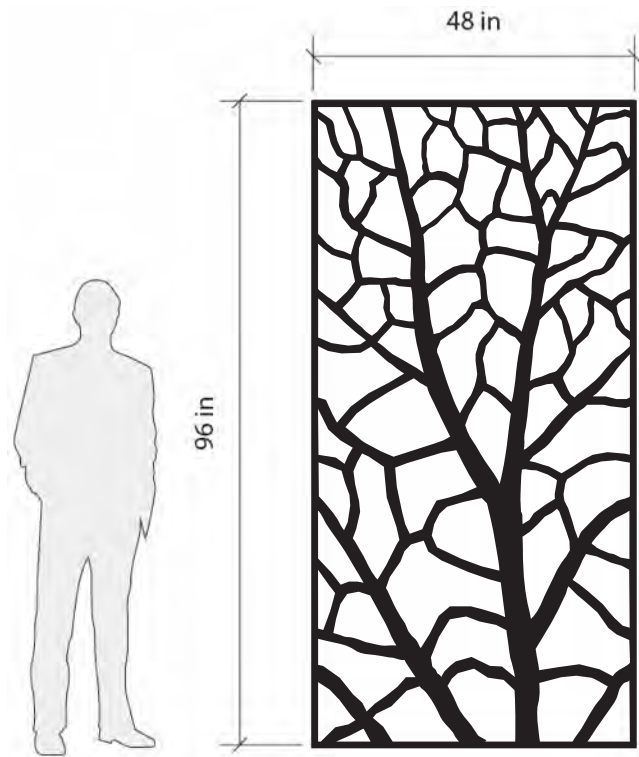

TREE PATTERN

NATURE
GROWTH
OPEN

MATERIAL: 1/4" ALUMINUM [ASTM B209]

OPEN AREA: 63%

LARGEST OPENING: 15" X 15"

BORDER THICKNESS: 1"

3-PANEL REPEAT