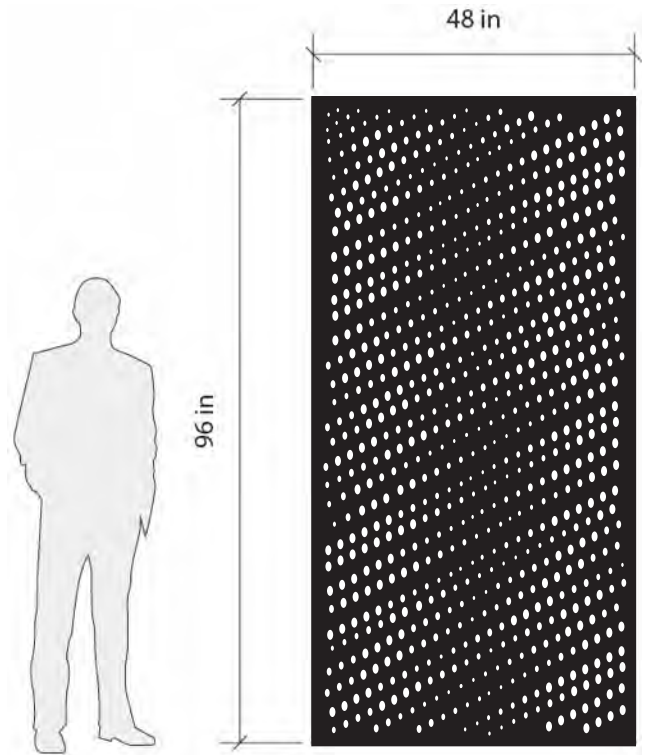

OVALS PATTERN

ANGULAR
GRADIENT
DISCRETE

MATERIAL: 3/16" ALUMINUM [ASTM B209]

OPEN AREA: 11%

LARGEST OPENING: 1" X 1-1/2"

BORDER THICKNESS: 1"

3-PANEL REPEAT