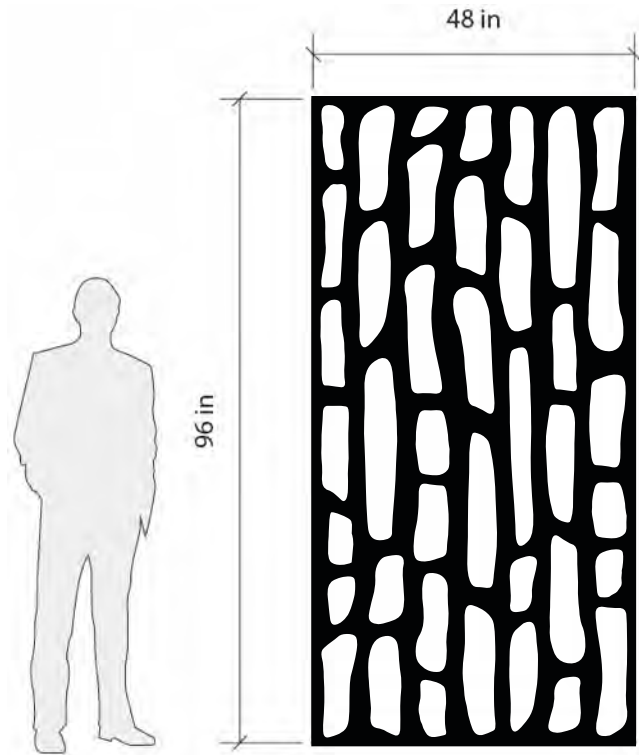

FLINTSTONES PATTERN

EARTHY
ORGANIC
LINEAR

MATERIAL: 3/16" ALUMINUM [ASTM B209]

OPEN AREA: 48%

LARGEST OPENING: 5" X 26"

BORDER THICKNESS: 1"

3-PANEL REPEAT