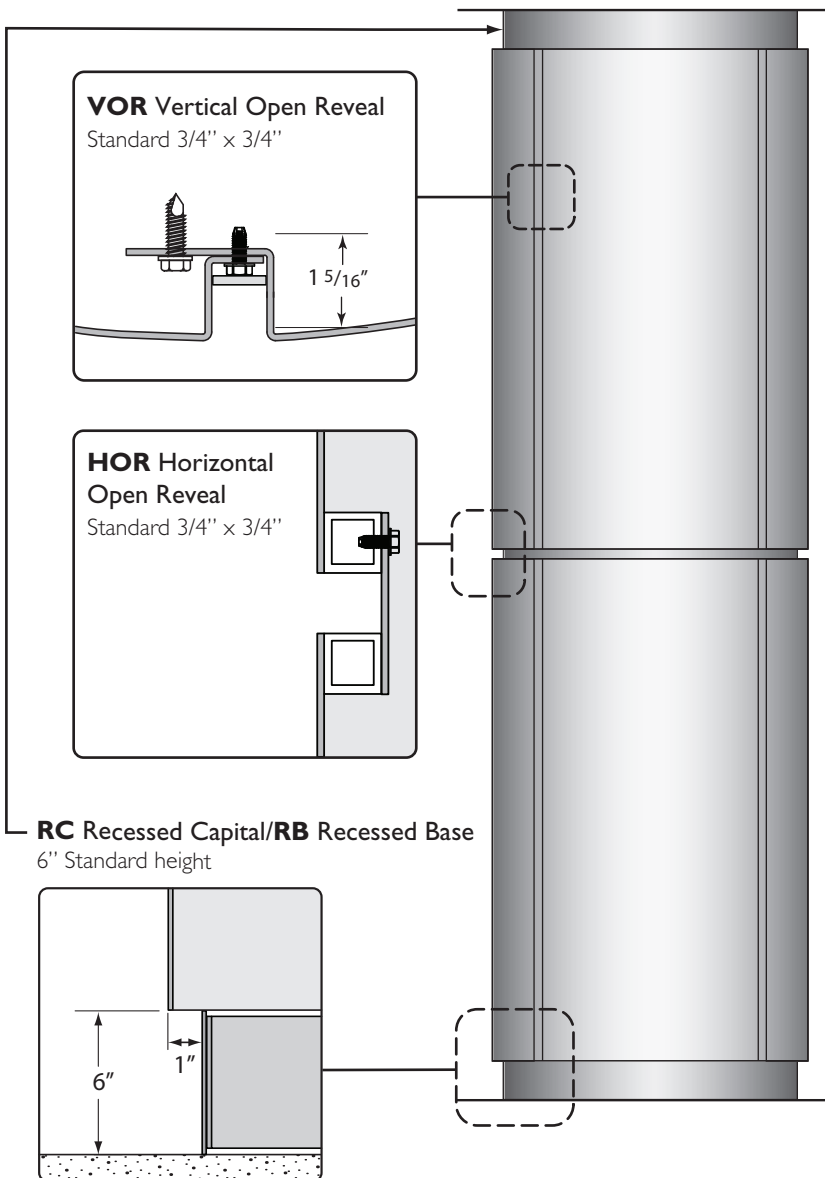

### STANDARD FEATURES

- Pre-rolled & finished .090" Aluminum
- Varying diameters with vertical butt joints (VBJ)
- Cover any height using stacked segments. (12' max segment size)
- No joint caulking required for interior applications
- Ready to anchor to metal studs (by others)
- Unique MóZ Color & Grain options

# Móz CC 200 series Oval Column Covers

Technical Information

## OPTIONAL ADD-ONS

- Open reveals (Horizontal & Vertical)
- Recessed Base and Capital
- Factory Posts
- 18ga Stainless Steel
- Exterior finishes

VP Typical Factory Post

rev. 09/2011