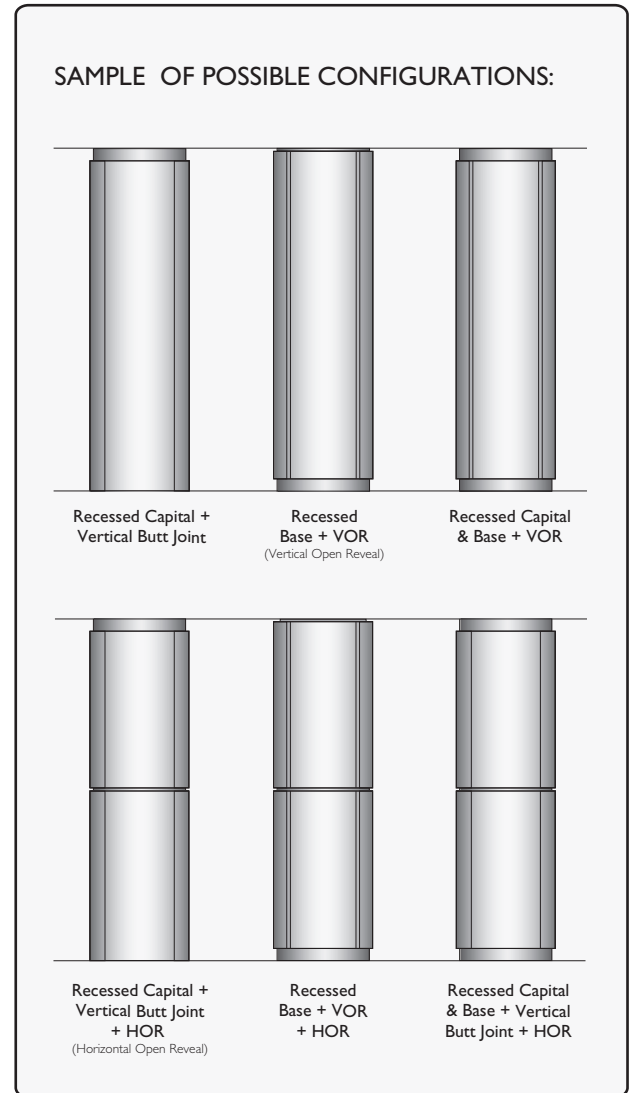

## OPTIONAL ADD-ONS

- Open reveals (Horizontal & Vertical)
- Recessed Base and Capital
- Factory Posts
- 18ga Stainless Steel
- Exterior finishes

VP Typical Factory Post

rev. 09/2011