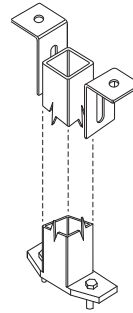

OPTIONAL ADD-ONS

- Open reveals (Horizontal & Vertical)
- Recessed Base and Capital
- Factory Posts
- 18ga Stainless Steel
- Exterior finishes

VP Typical Factory Post