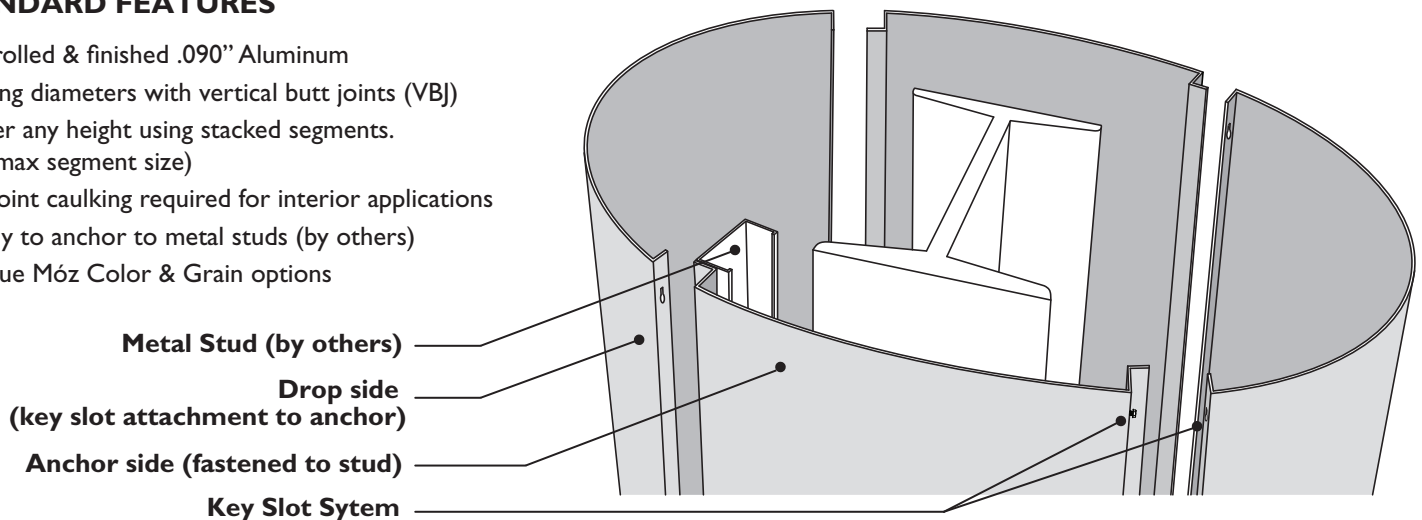

### STANDARD FEATURES

- Pre-rolled & finished .090" Aluminum
- Varying diameters with vertical butt joints (VBJ)
- Cover any height using stacked segments. (12' max segment size)
- No joint caulking required for interior applications
- Ready to anchor to metal studs (by others)
- Unique MóZ Color & Grain options

## OPTIONAL ADD-ONS

- Open reveals (Horizontal & Vertical)
- Recessed Base and Capital
- Factory Posts
- 18ga Stainless Steel
- Exterior finishes

VP Typical Factory Post

rev. 09/2011