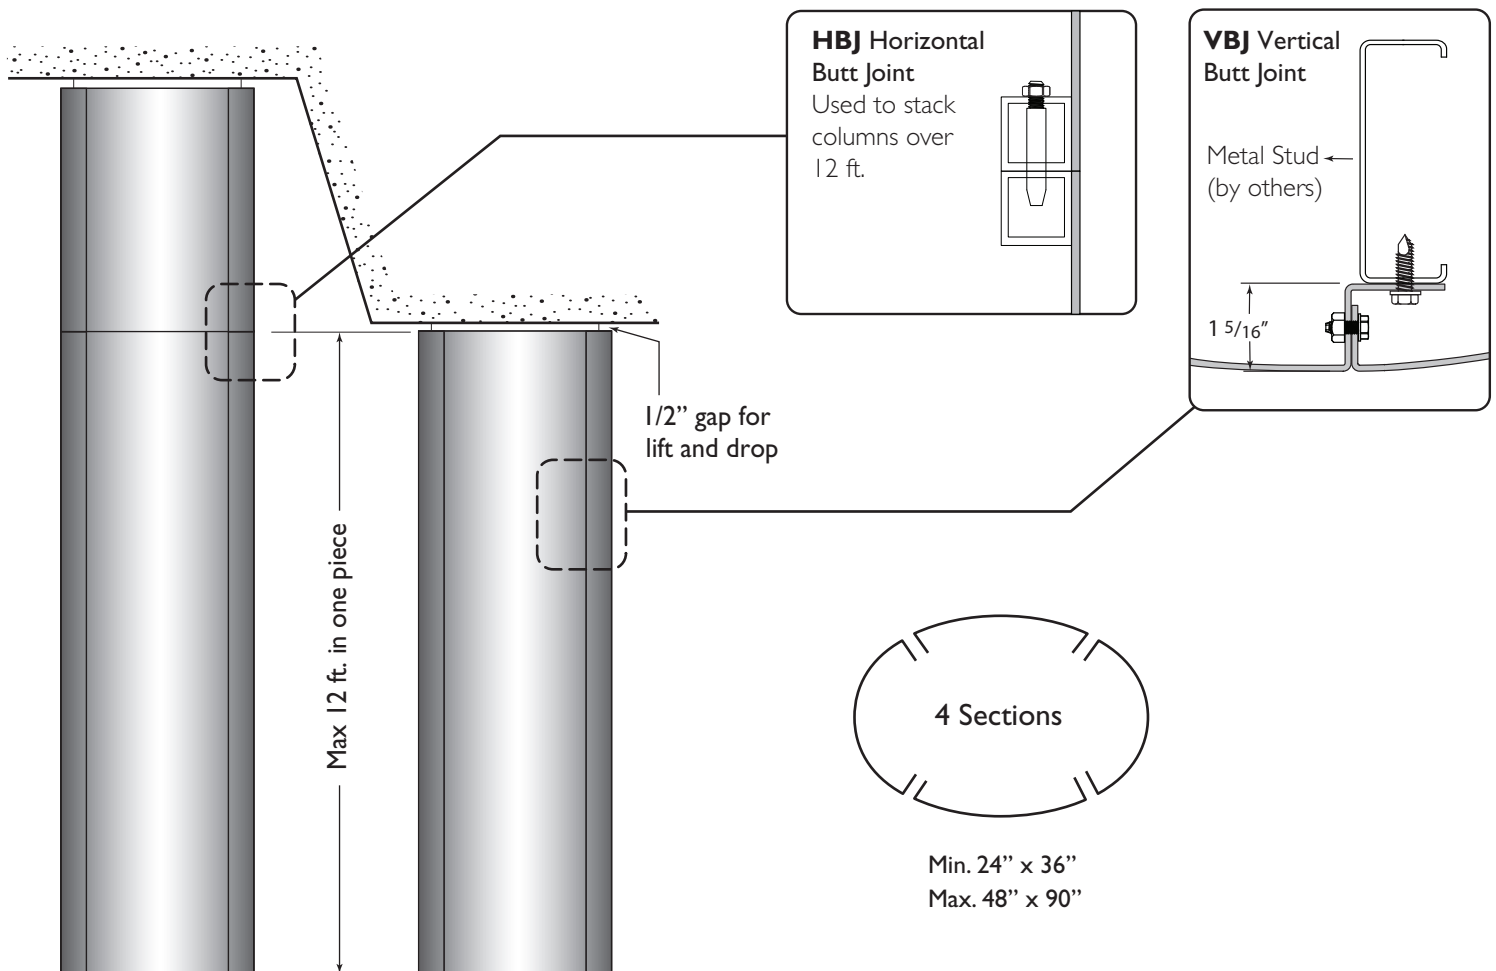

### STANDARD FEATURES

- Pre-rolled & finished .090" Aluminum
- Varying diameters with vertical butt joints (VBJ)
- Cover any height using stacked segments. (12' max segment size)
- No joint caulking required for interior applications
- Ready to anchor to metal studs (by others)
- Unique MóZ Color & Grain options

## OPTIONAL ADD-ONS

- Open reveals (Horizontal & Vertical)
- Recessed Base and Capital
- Factory Posts
- 18ga Stainless Steel
- Exterior finishes

VP Typical Factory Post

rev. 09/2011