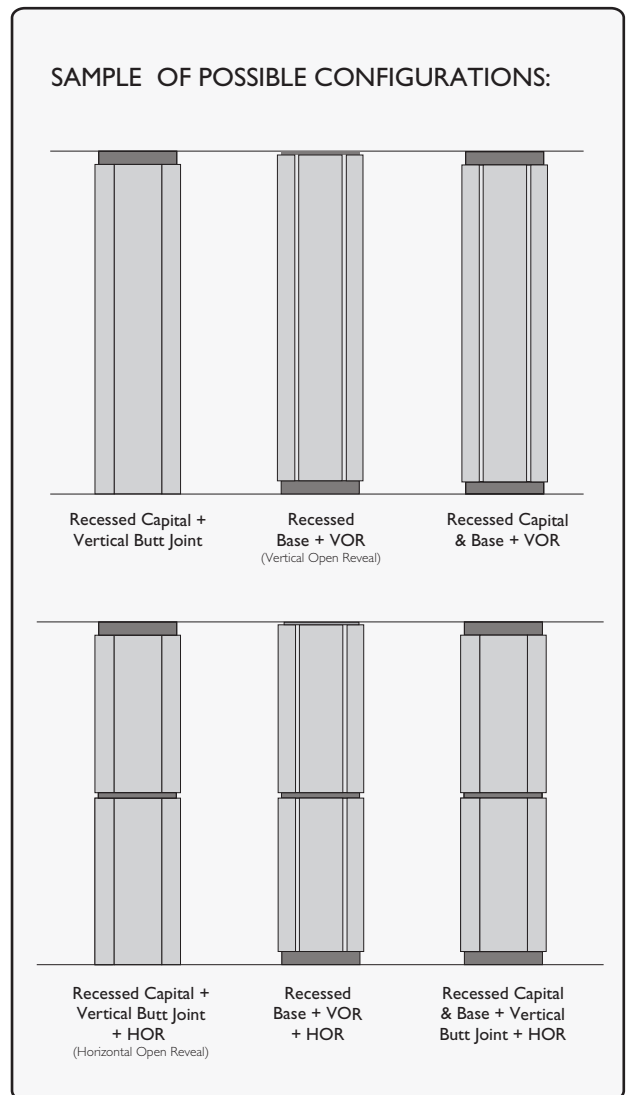

STANDARD FEATURES

- Pre-formed & finished .090" Aluminum
- Varying sizes with vertical butt joints (VBJ)
- Cover any height using stacked segments. (12' max segment size)
- No joint caulking required for interior applications
- Ready to anchor to metal studs (by others)
- Unique MóZ Color & Grain options

Metal Stud (by others)
 Drop side (key slot attachment to anchor)
 Anchor side (fastened to stud)
 Key Slot System

rev. 09/2011

Móz CC 150 series Square Column Covers

Technical Information

OPTIONAL ADD-ONS

- Open reveals (Horizontal & Vertical)
- Recessed Base and Capital
- Factory Posts
- 18ga Stainless Steel
- Exterior finishes

VP Typical Factory Post

rev. 09/2011