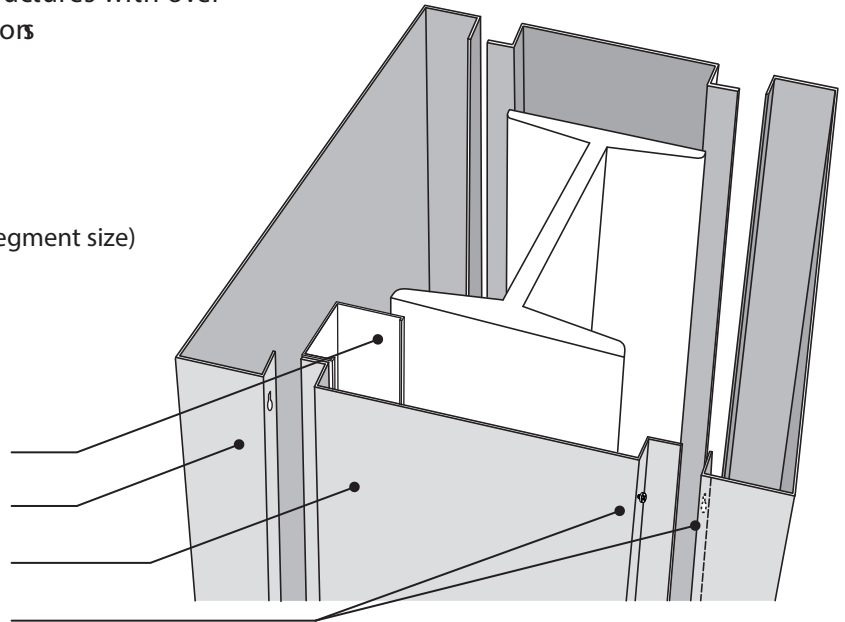

STANDARD FEATURES

- Pre-formed & finished .090" Aluminum
- Varying sizes with vertical butt joints (VBJ)
- Cover any height using stacked segments. (12' max segment size)
- No joint caulking required for interior applications
- Ready to anchor to metal studs (by others)
- Unique MóZ Color & Grain options

Metal Stud (by others)
 Drop side (key slot attachment to anchor)
 Anchor side (fastened to stud)
 Key Slot System

rev. 09/2011

Móz CC 150 series Square Column Covers

Technical Information

OPTIONAL ADD-ONS

- Open reveals (Horizontal & Vertical)
- Recessed Base and Capital
- Factory Posts
- 18ga Stainless Steel
- Exterior finishes

VP Typical Factory Post

rev. 09/2011