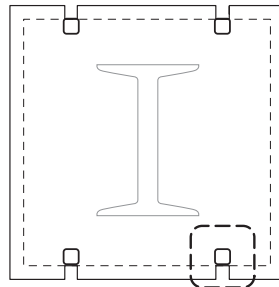

STANDARD FEATURES

- Pre-formed & finished .090" Aluminum
- Varying sizes with vertical butt joints (VBJ)
- Cover any height using stacked segments. (12' max segment size)
- No joint caulking required for interior applications
- Ready to anchor to metal studs (by others)
- Unique MóZ Color & Grain options

Metal Stud (by others)
 Drop side (key slot attachment to anchor)
 Anchor side (fastened to stud)
 Key Slot System

rev. 09/2011

Móz CC 150 series Square Column Covers

Technical Information

OPTIONAL ADD-ONS

- Open reveals (Horizontal & Vertical)
- Recessed Base and Capital
- Factory Posts
- 18ga Stainless Steel
- Exterior finishes

VP Typical Factory Post

rev. 09/2011