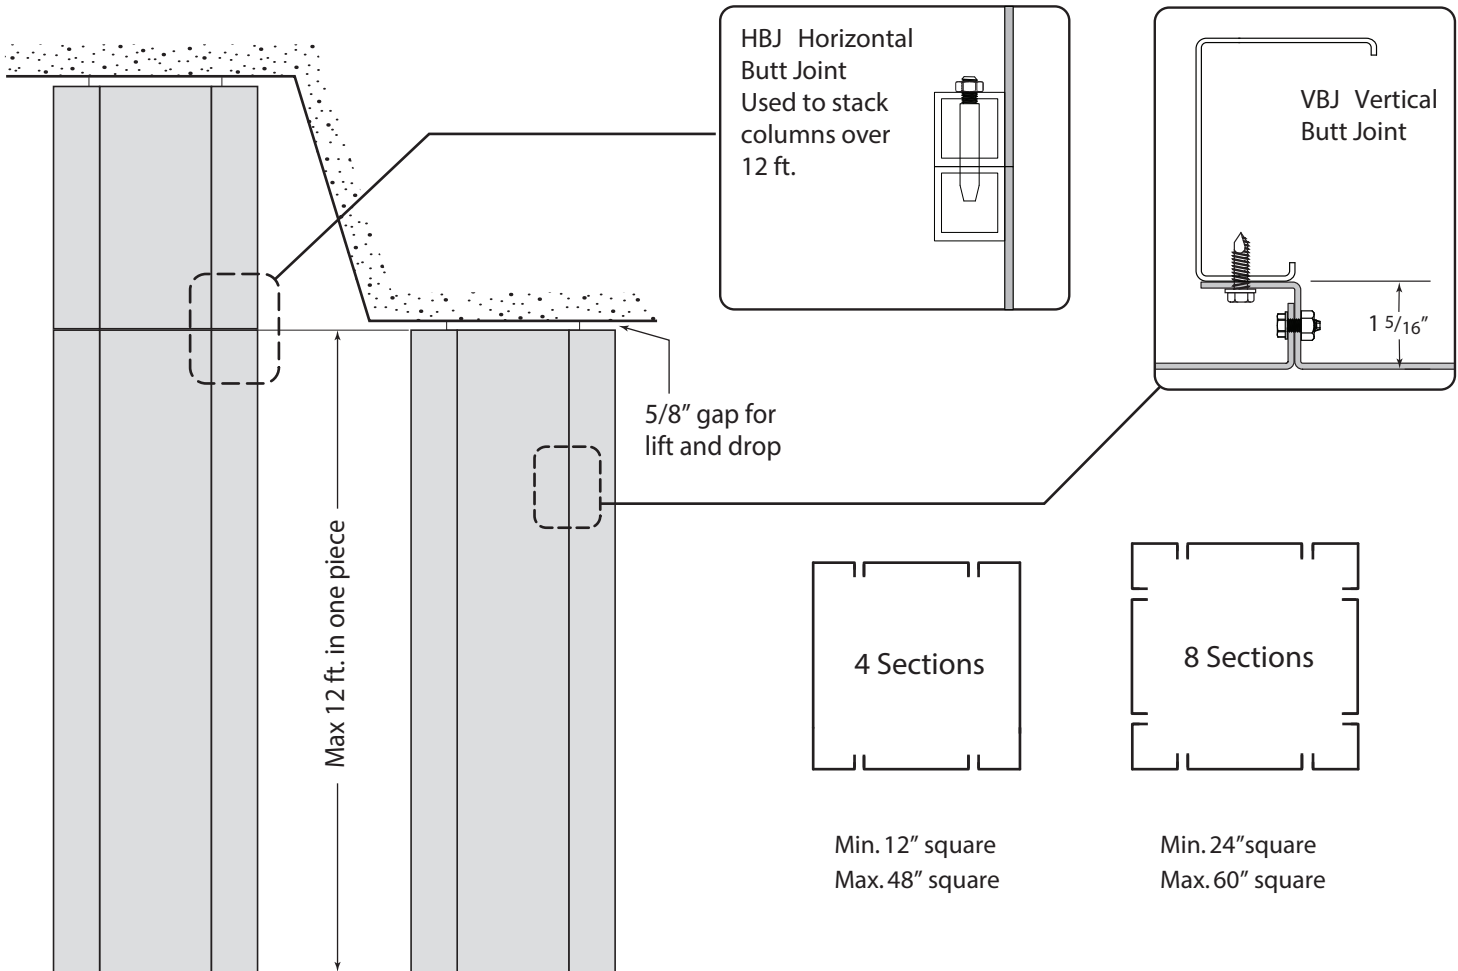

STANDARD FEATURES

- Pre-formed & finished .090" Aluminum
- Varying sizes with vertical butt joints (VBJ)
- Cover any height using stacked segments. (12' max segment size)
- No joint caulking required for interior applications
- Ready to anchor to metal studs (by others)
- Unique MóZ Color & Grain options

Metal Stud (by others)
 Drop side (key slot attachment to anchor)
 Anchor side (fastened to stud)
 Key Slot System

rev. 09/2011

Móz CC 150 series Square Column Covers

Technical Information

OPTIONAL ADD-ONS

- Open reveals (Horizontal & Vertical)
- Recessed Base and Capital
- Factory Posts
- 18ga Stainless Steel
- Exterior finishes

VP Typical Factory Post

rev. 09/2011