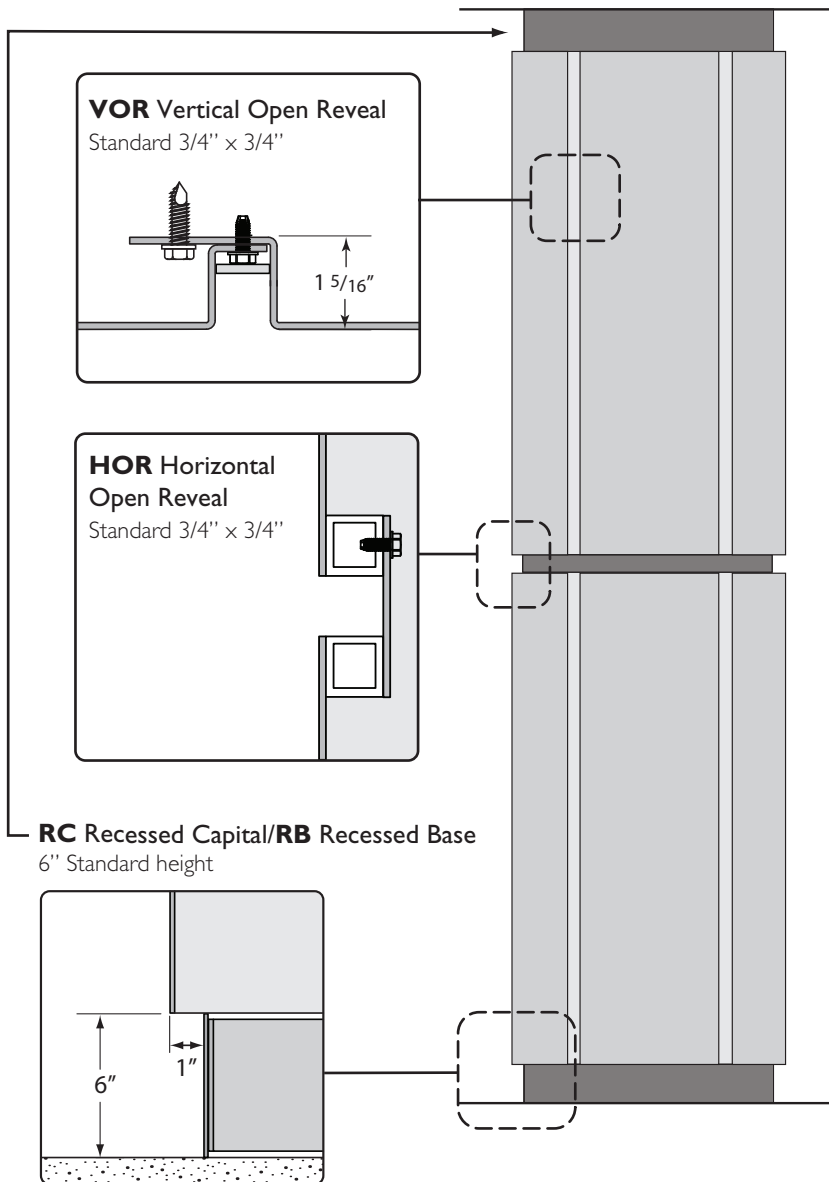

STANDARD FEATURES

- Pre-formed & finished .090" Aluminum
- Varying sizes with vertical butt joints (VBJ)
- Cover any height using stacked segments. (12' max segment size)
- No joint caulking required for interior applications
- Ready to anchor to metal studs (by others)
- Unique MóZ Color & Grain options

Metal Stud (by others)
 Drop side (key slot attachment to anchor)
 Anchor side (fastened to stud)
 Key Slot System

rev. 09/2011

Móz CC 150 series Square Column Covers

Technical Information

OPTIONAL ADD-ONS

- Open reveals (Horizontal & Vertical)
- Recessed Base and Capital
- Factory Posts
- 18ga Stainless Steel
- Exterior finishes

VP Typical Factory Post

rev. 09/2011