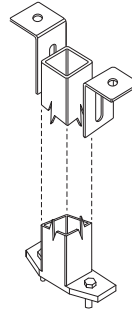

STANDARD FEATURES

- Pre-formed & finished .090" Aluminum
- Varying sizes with vertical butt joints (VBJ)
- Cover any height using stacked segments. (12' max segment size)
- No joint caulking required for interior applications
- Ready to anchor to metal studs (by others)
- Unique MóZ Color & Grain options

Metal Stud (by others)
 Drop side (key slot attachment to anchor)
 Anchor side (fastened to stud)
 Key Slot System

rev. 09/2011

Móz CC 150 series Square Column Covers

Technical Information

OPTIONAL ADD-ONS

- Open reveals (Horizontal & Vertical)
- Recessed Base and Capital
- Factory Posts
- 18ga Stainless Steel
- Exterior finishes

VP Typical Factory Post

rev. 09/2011