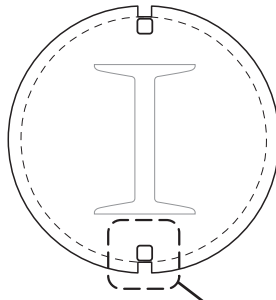

STANDARD FEATURES

- Pre-rolled & finished .090" Aluminum
- Varying diameters with vertical butt joints (VBJ)
- Cover any height using stacked segments. (12' max segment size)
- No joint caulking required for interior applications
- Ready to anchor to metal studs (by others)
- Unique Móz Color & Grain options

rev. 09/2011

Móz CC 100 series Round Column Covers

Technical Information

OPTIONAL ADD-ONS

- Open reveals (Horizontal & Vertical)
- Recessed Base and Capital
- Factory Posts
- 18ga Stainless Steel
- Exterior finishes