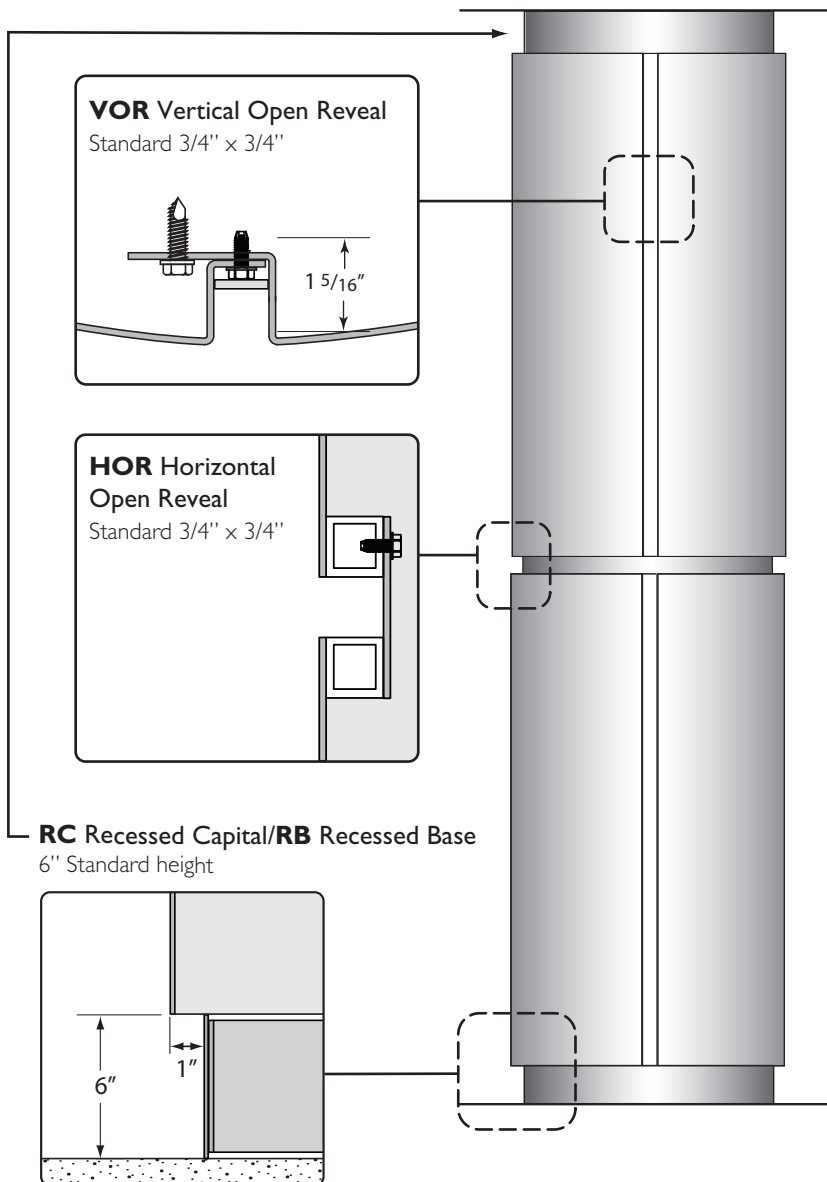

rev. 09/2011