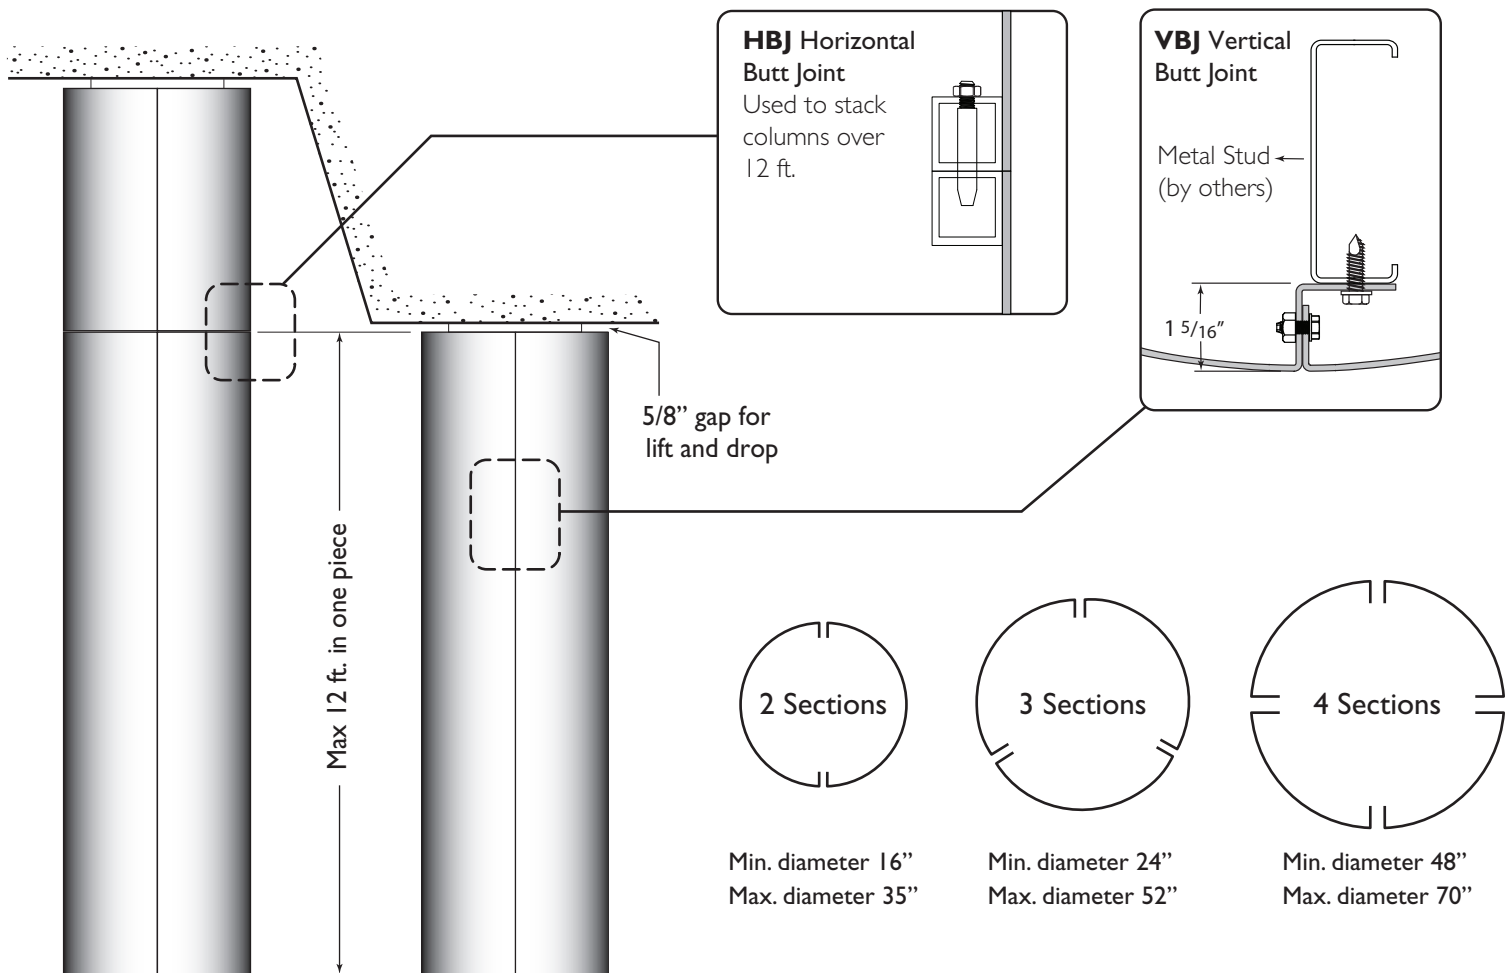

Móz CC 100 series Round Column Covers

Technical Information

Easy to assemble Column Covers by Móz Designs offers an affordable and quick solution to cover unsightly support structures with over 500 unique Móz Metal Color & Grain combinations

STANDARD FEATURES

- Pre-rolled & finished .090" Aluminum
- Varying diameters with vertical butt joints (VBJ)
- Cover any height using stacked segments. (12' max segment size)
- No joint caulking required for interior applications
- Ready to anchor to metal studs (by others)
- Unique Móz Color & Grain options

rev. 09/2011

Móz CC 100 series Round Column Covers

Technical Information

OPTIONAL ADD-ONS

- Open reveals (Horizontal & Vertical)
- Recessed Base and Capital
- Factory Posts
- 18ga Stainless Steel
- Exterior finishes

VP Typical Factory Post

rev. 09/2011