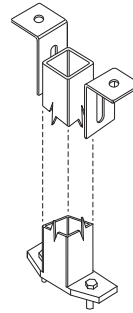

STANDARD FEATURES

- Pre-rolled & finished .090" Aluminum
- Varying diameters with vertical butt joints (VBJ)
- Cover any height using stacked segments. (12' max segment size)
- No joint caulking required for interior applications
- Ready to anchor to metal studs (by others)
- Unique Móz Color & Grain options

rev. 09/2011

Móz CC 100 series Round Column Covers

Technical Information

OPTIONAL ADD-ONS

- Open reveals (Horizontal & Vertical)
- Recessed Base and Capital
- Factory Posts
- 18ga Stainless Steel
- Exterior finishes