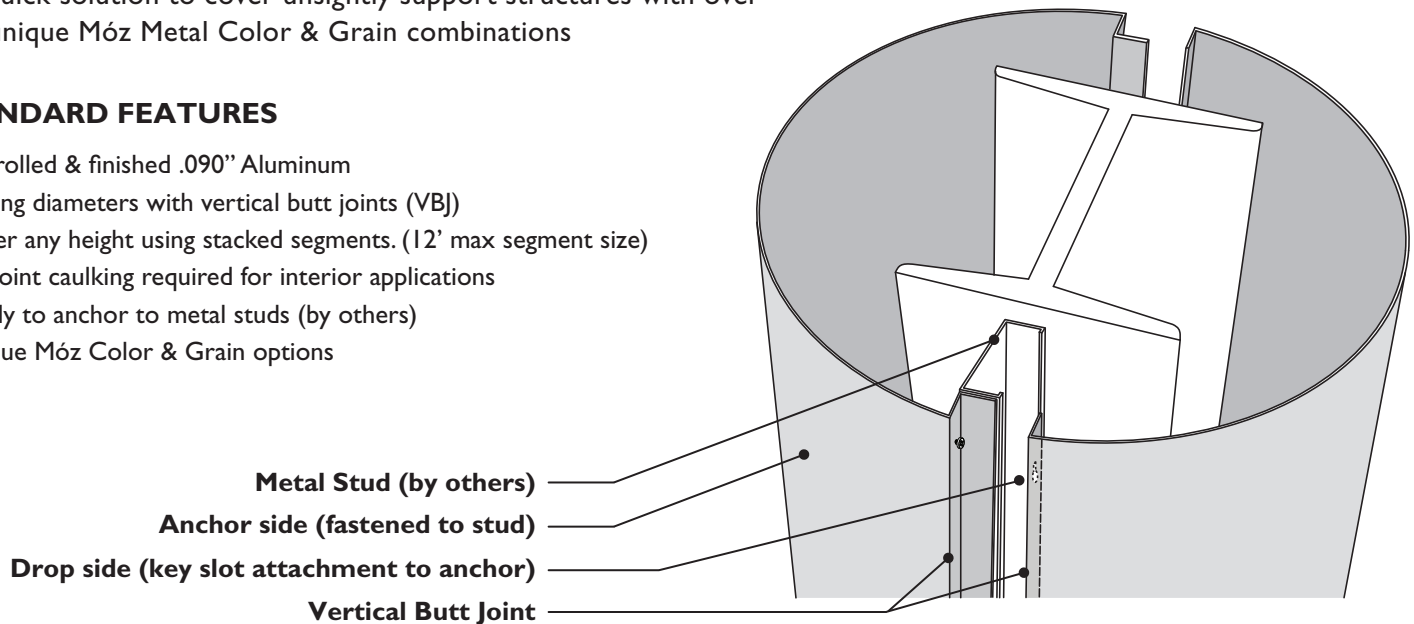

Móz CC 100 series Round Column Covers

Technical Information

Easy to assemble Column Covers by Móz Designs offers an affordable and quick solution to cover unsightly support structures with over 500 unique Móz Metal Color & Grain combinations

STANDARD FEATURES

- Pre-rolled & finished .090" Aluminum
- Varying diameters with vertical butt joints (VBJ)
- Cover any height using stacked segments. (12' max segment size)
- No joint caulking required for interior applications
- Ready to anchor to metal studs (by others)
- Unique Móz Color & Grain options

rev. 09/2011

Móz CC 100 series Round Column Covers

Technical Information

OPTIONAL ADD-ONS

- Open reveals (Horizontal & Vertical)
- Recessed Base and Capital
- Factory Posts
- 18ga Stainless Steel
- Exterior finishes