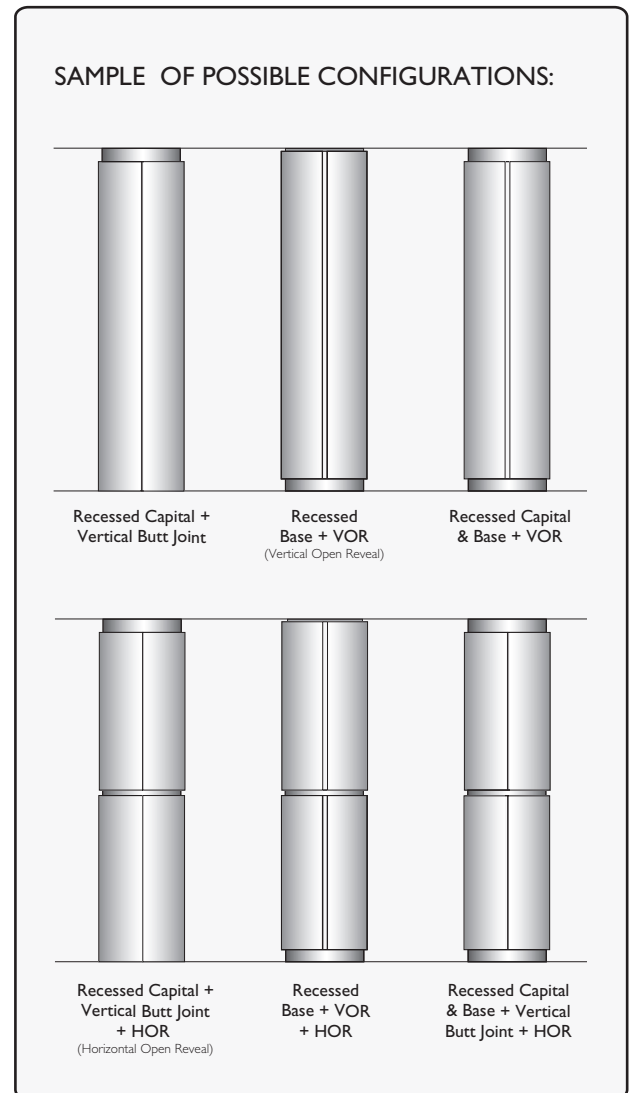

STANDARD FEATURES

- Pre-rolled & finished .090" Aluminum
- Varying diameters with vertical butt joints (VBJ)
- Cover any height using stacked segments. (12' max segment size)
- No joint caulking required for interior applications
- Ready to anchor to metal studs (by others)
- Unique Móz Color & Grain options

VP Typical Factory Post

rev. 09/2011