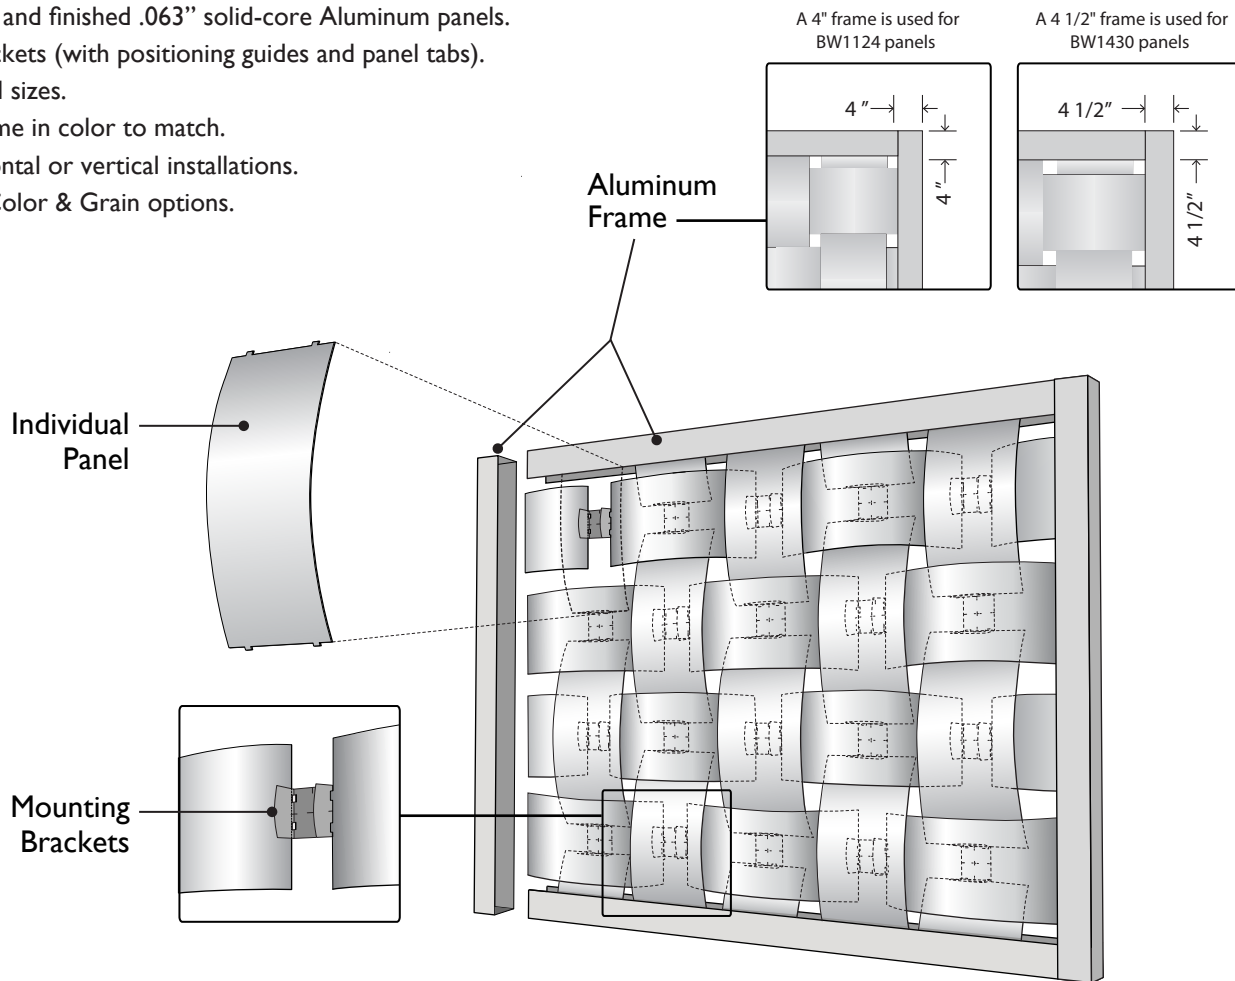

Móz Walls - Basket Weave

Technical Information

Móz Basket Weave Wall Panels are an innovative approach to customized wall décor. Affordably priced, ready to install, visually-dynamic aluminum panels. Modular kits save time and labor. Panels can be decorated with the unique colors and grains only available from Móz Designs. with over 500 combinations.

STANDARD FEATURES

- Pre-fabricated and finished .063" solid-core Aluminum panels.
- Mounting Brackets (with positioning guides and panel tabs).
- Standard panel sizes.
- Aluminum frame in color to match.
- Square, horizontal or vertical installations.
- Unique Móz Color & Grain options.

Standard Panel Sizes:

BW1124 - 11" X 24 1/4"

BW1430 - 14" X 30 3/8"

Móz Walls - Basket Weave

Technical Information (continued)

OPTIONAL ADD-ONS

- Alternating Panel Colors.
- Alternating Panel Grains.

CUSTOM OPTIONS

- Custom sizes and layouts available.
- Custom frames.
- Color matching.
- Perforated aluminum.
- Exterior finishes.

SAMPLE SIZES AND LAYOUTS

Can be scaled to any size.

Grain direction on panels:

Standard