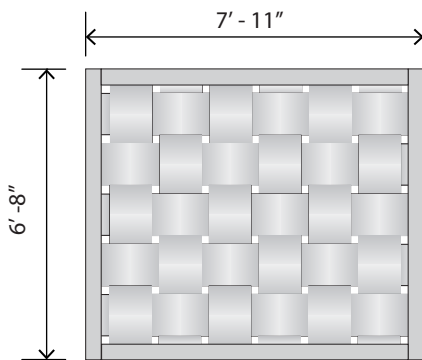

Móz Walls - Basket Weave

Technical Information (continued)

OPTIONAL ADD-ONS

- Alternating Panel Colors.
- Alternating Panel Grains.

CUSTOM OPTIONS

- Custom sizes and layouts available.
- Custom frames.
- Color matching.
- Perforated aluminum.
- Exterior finishes.

SAMPLE SIZES AND LAYOUTS

Can be scaled to any size.

Grain direction on panels:

Basket Weave piece with BW1124 panels