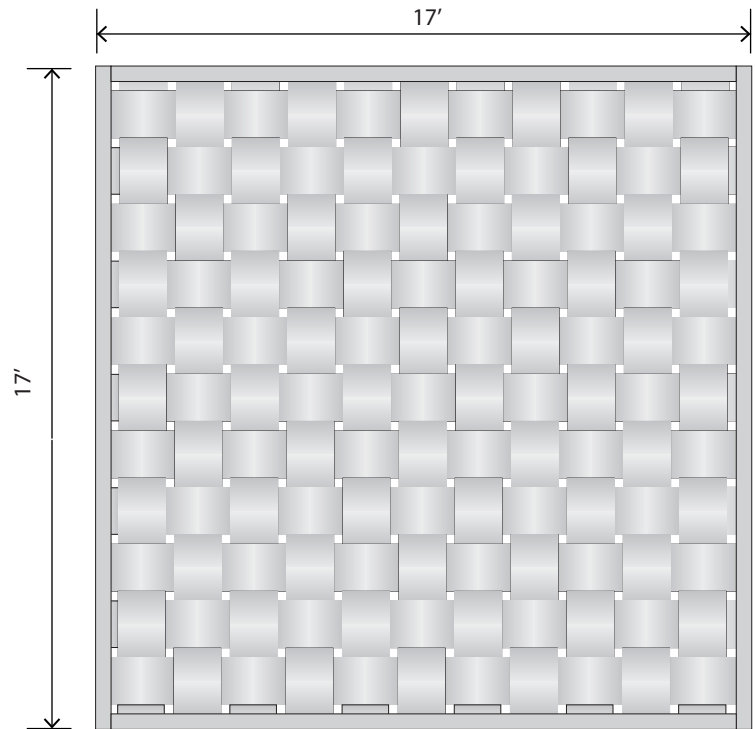

Basket Weave piece with BW1430 panels