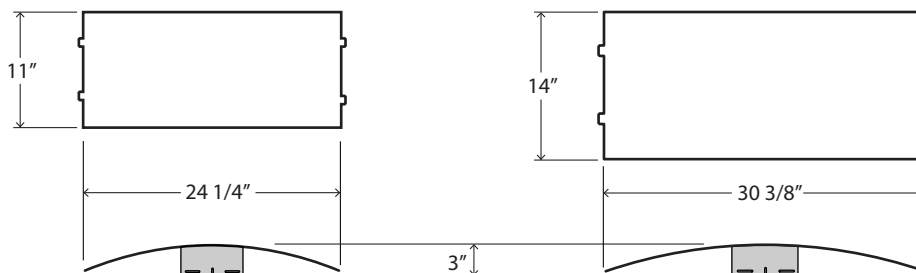

STANDARD FEATURES

- Pre-fabricated and finished .063" solid-core Aluminum panels.
- Mounting Brackets (with positioning guides and panel tabs).
- Standard panel sizes.
- Aluminum frame in color to match.
- Square, horizontal or vertical installations.
- Unique Móz Color & Grain options.

Standard Panel Sizes:

BW1124 - 11" X 24 1/4"

BW1430 - 14" X 30 3/8"

Móz Walls - Basket Weave

Technical Information (continued)

OPTIONAL ADD-ONS

- Alternating Panel Colors.
- Alternating Panel Grains.

CUSTOM OPTIONS