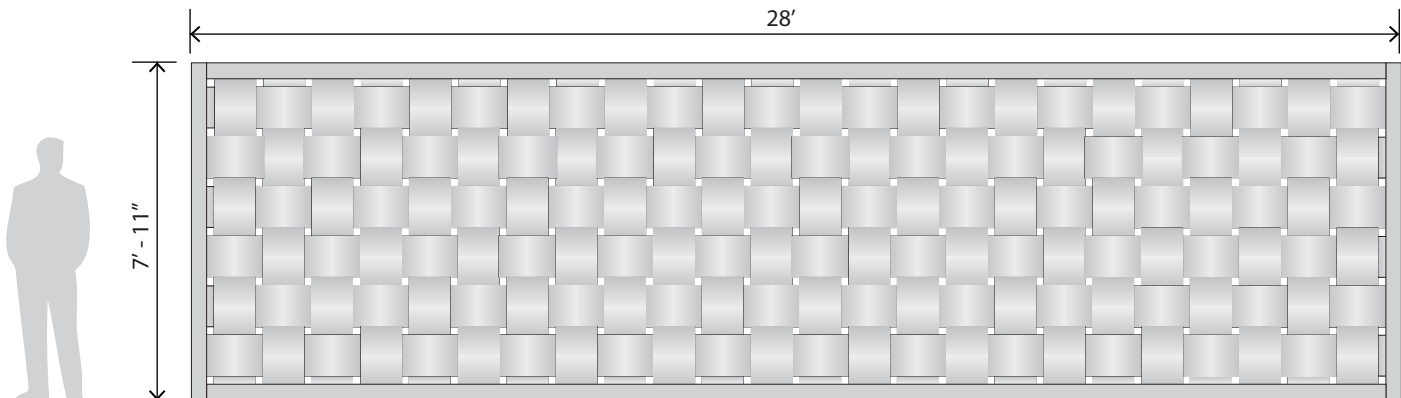

Basket Weave piece with BW1124 panels