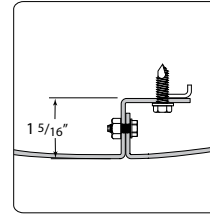

Gradients Sunray, Coarse

Options

Choose from a standard vertical butt joint or incorporate an open vertical reveal for added definition.

VBJ Vertical Butt Joint

VOR Vertical Open Reveal

Add a horizontal butt joint or open reveal for columns over 12 feet.

HBJ Horizontal Butt Joint

HOR Horizontal Open Reveal

RC Recessed Capital/
RB Recessed Base

Pre-engineered
columns make for
an easy installation.

Engravings Crossroads, Titanium

Shapes and Sizes

Available in a variety of standard shapes and sizes. Pre-rolled and formed metal surrounds with key slot attachments to mount direct to metal studs (by others). Aluminum, Perforated, and Stainless options.