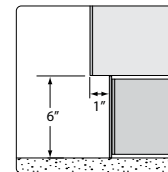

Gradients Sunray, Coarse

Options

Choose from a standard vertical butt joint or incorporate an open vertical reveal for added definition.

VBJ Vertical Butt Joint

VOR Vertical Open Reveal

Add a horizontal butt joint or open reveal for columns over 12 feet.

HBJ Horizontal Butt Joint

HOR Horizontal Open Reveal

RC Recessed Capital/
RB Recessed Base

Pre-engineered
columns make for
an easy installation.

Engravings Crossroads, Titanium

Shapes and Sizes

Available in a variety of standard shapes and sizes. Pre-rolled and formed metal surrounds with key slot attachments to mount direct to metal studs (by others). Aluminum, Perforated, and Stainless options.