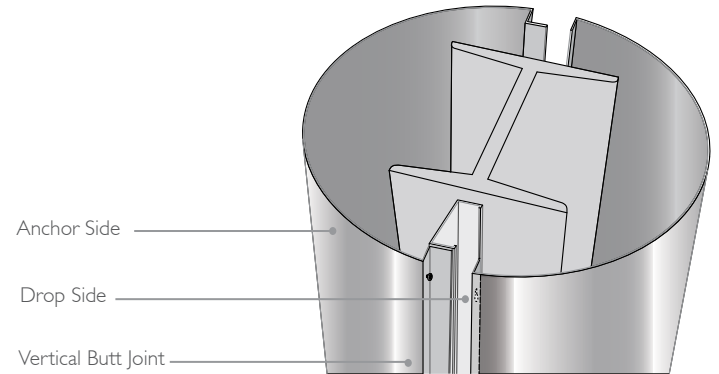

CAD details and technical information are available on our website.

100% manufactured in the USA.

LEED Credits available. Learn more [mozdesigns.com/sustainability](https://www.mozdesigns.com/sustainability)