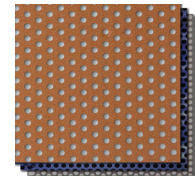

METAL COLUMNS

Classic Light Champagne, Bamboo

Unique Metal Finishes

Standard Color Collections

Custom Digital Artwork

Durable Finish Options

Standard Collections

Classic

Gradients

Blendz/Patina

Powder Coat

Engravings

Digital Imagery

Laser Cut

Perforated

Stainless Options

More grains and embossed patterns available online.

Coulee

Linen MM

Eisblume MM

Fog

Powder Coat Finishes

Superior Durable finishes available for interior and exterior applications. Over 15 standard colors with custom available. Extended warranties available.

More Colors Available Online

Black Sand

Bronze Sand

Silver Metallic

Copper Metallic

Rust

Rusted Copper

Custom Powder