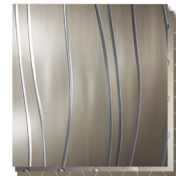

METAL COLUMNS

Classic Light Champagne, Bamboo

Unique Metal Finishes

Standard Color Collections

Custom Digital Artwork

Durable Finish Options

Standard Collections

Classic

Gradients

Blendz/Patina

Powder Coat

Engravings

Digital Imagery

Laser Cut

Perforated

Stainless Options

HBJ Horizontal Butt Joint

HOR Horizontal Open Reveal

RC Recessed Capital/
RB Recessed Base

Pre-engineered
columns make for
an easy installation.

Engravings Crossroads, Titanium

Shapes and Sizes

Available in a variety of standard shapes and sizes. Pre-rolled and formed metal surrounds with key slot attachments to mount direct to metal studs (by others). Aluminum, Perforated, and Stainless options.